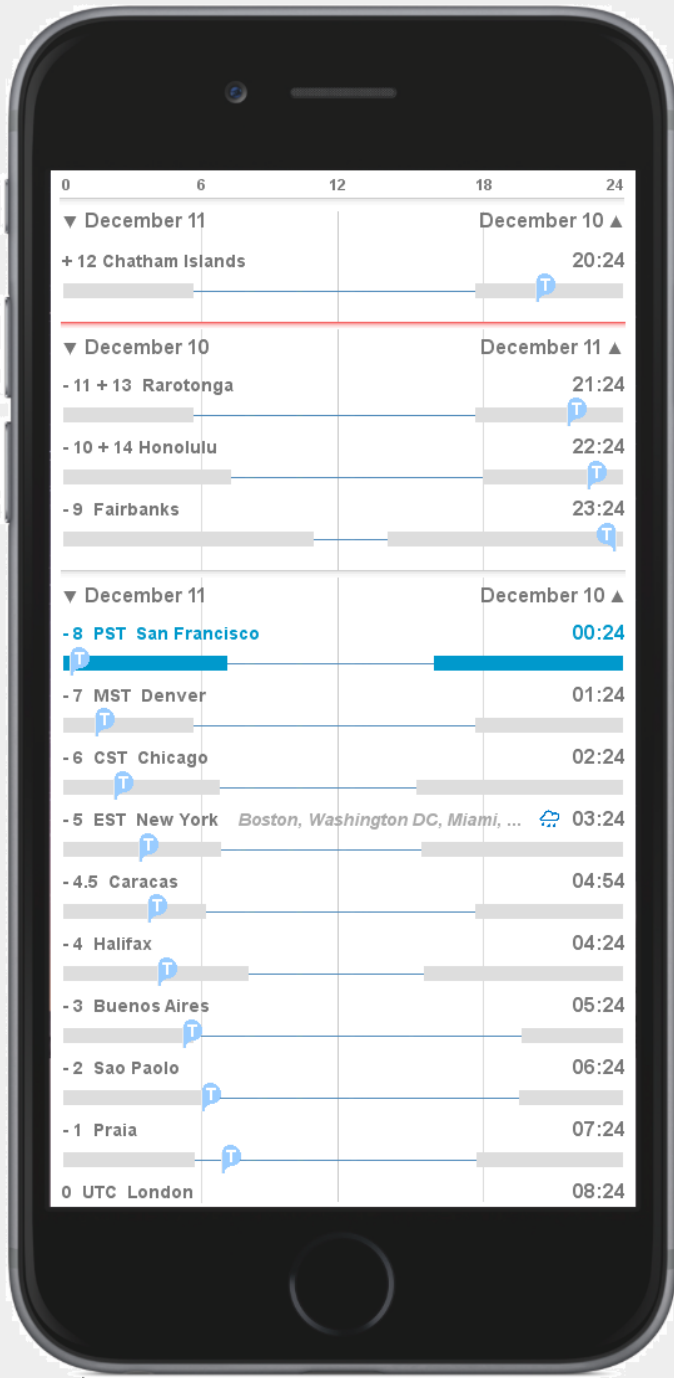

San Francisco

December 10, 11:34 PM, in San Francisco

This is the Absolute View, where local zones align to the time scale and the actual Time indicator floats. Shaded bars indicate darkness.

Note how daylight duration varies with latitude.

30 minutes later...

The PST zone transitions from December 10 to December 11...

San Francisco

30 minutes later...

The PST zone transitions from December 10 to December 11...

San Francisco

30 minutes later...

The PST zone transitions from December 10 to December 11...

San Francisco

30 minutes later...

The PST zone transitions from December 10 to December 11...

San Francisco

40 minutes later..

San Francisco

50 minutes later...

San Francisco

1 hour later...

San Francisco

1 hour later...

San Francisco

1 hour later...

San Francisco

1 hour later..