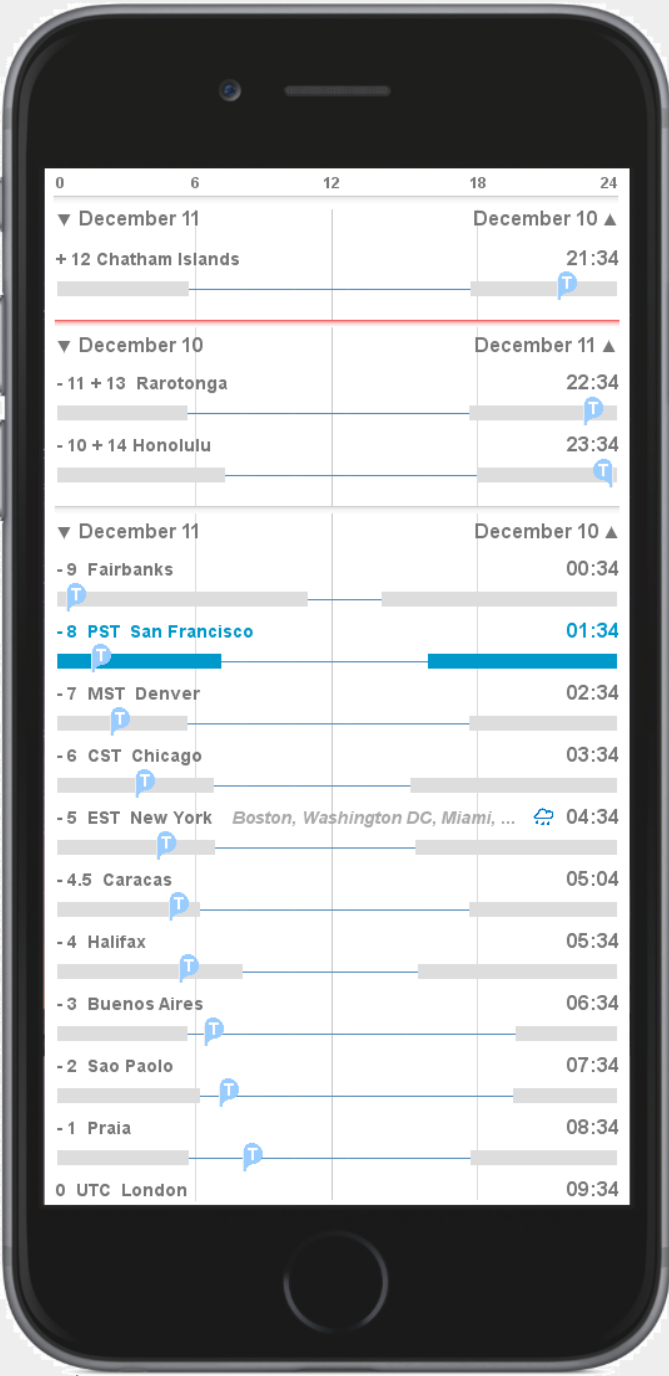

San Francisco

December 10, 11:34 PM, in San Francisco

This is the Absolute View, where local zones align to the time scale and the actual Time indicator floats. Shaded bars indicate darkness.

Note how daylight duration varies with latitude.

San Francisco

2 hours later..

San Francisco

2 hours later..

San Francisco

2 hours later..

San Francisco

2 hours later..

San Francisco

3 hours later..

San Francisco

4 hours later..

San Francisco

5 hours later..

San Francisco

5 hours later..

San Francisco

5 hours later..

San Francisco

5 hours later..

San Francisco

As if showing only the edge of a giant wheel, the view scrolls back to the point of the initial view.

San Francisco

This sequence will show the relative view, where the time marker is fixed and the zones float.