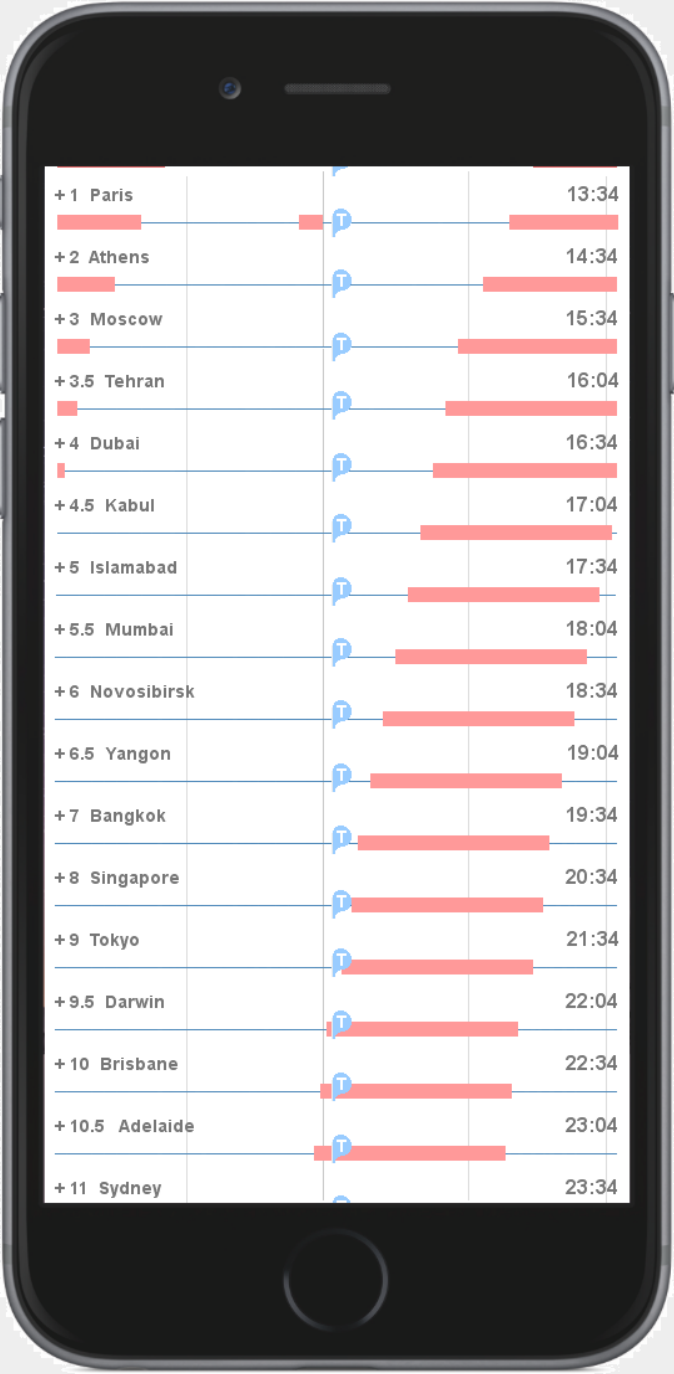

San Francisco

5 hours later..

San Francisco

5 hours later..

San Francisco

5 hours later...

San Francisco

5 hours later..

San Francisco

5 hours later..

San Francisco

5 hours later..

San Francisco

As if showing only the edge of a giant wheel, the view scrolls back to the point of the initial view.

San Francisco

This sequence will show the relative view, where the time marker is fixed and the zones float.

San Francisco

San Francisco

San Francisco

San Francisco

San Francisco

San Francisco

San Francisco

San Francisco