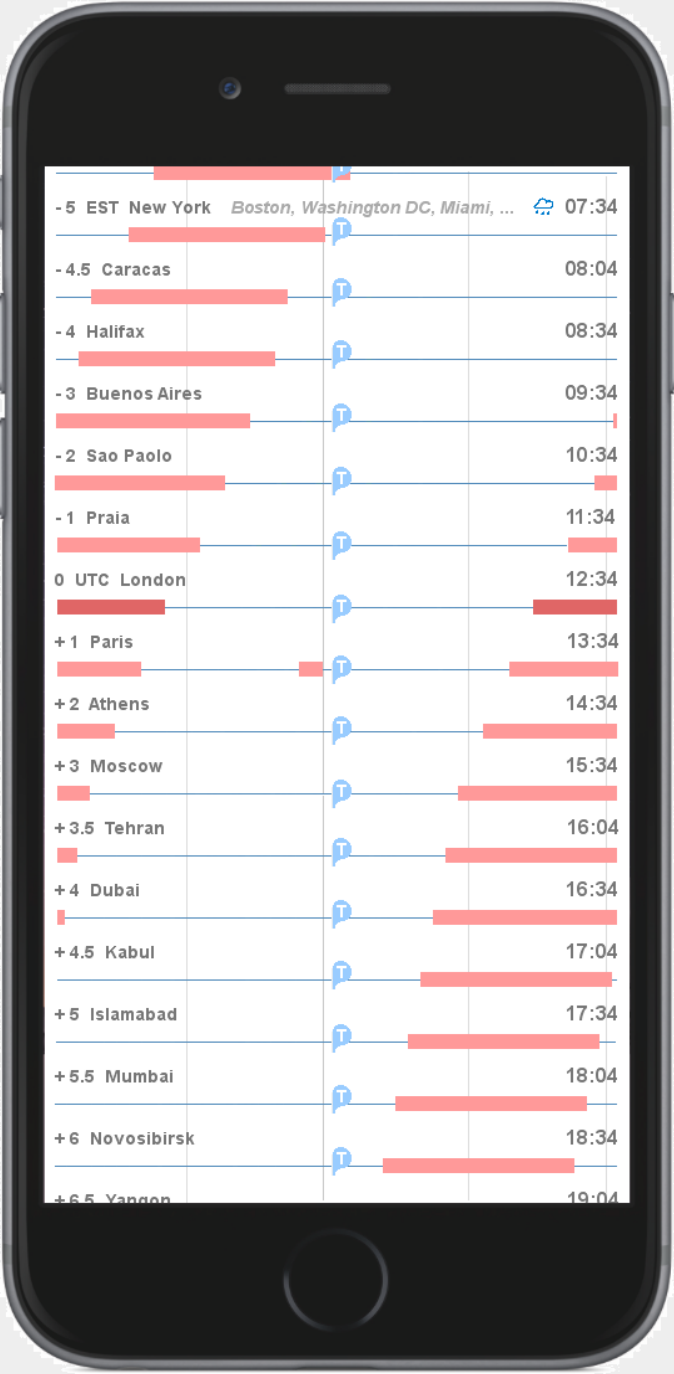

San Francisco

5 hours later..

San Francisco

5 hours later..

San Francisco

As if showing only the edge of a giant wheel, the view scrolls back to the point of the initial view.

San Francisco

This sequence will show the relative view, where the time marker is fixed and the zones float.

San Francisco

This sequence shows Relative Mode, set to display non-working hours in all zones. These can be defaulted to the hours shown, or set manually (as in no lunchtime meetings in Paris).

San Francisco

San Francisco

San Francisco

San Francisco

San Francisco

San Francisco

San Francisco

San Francisco

San Francisco