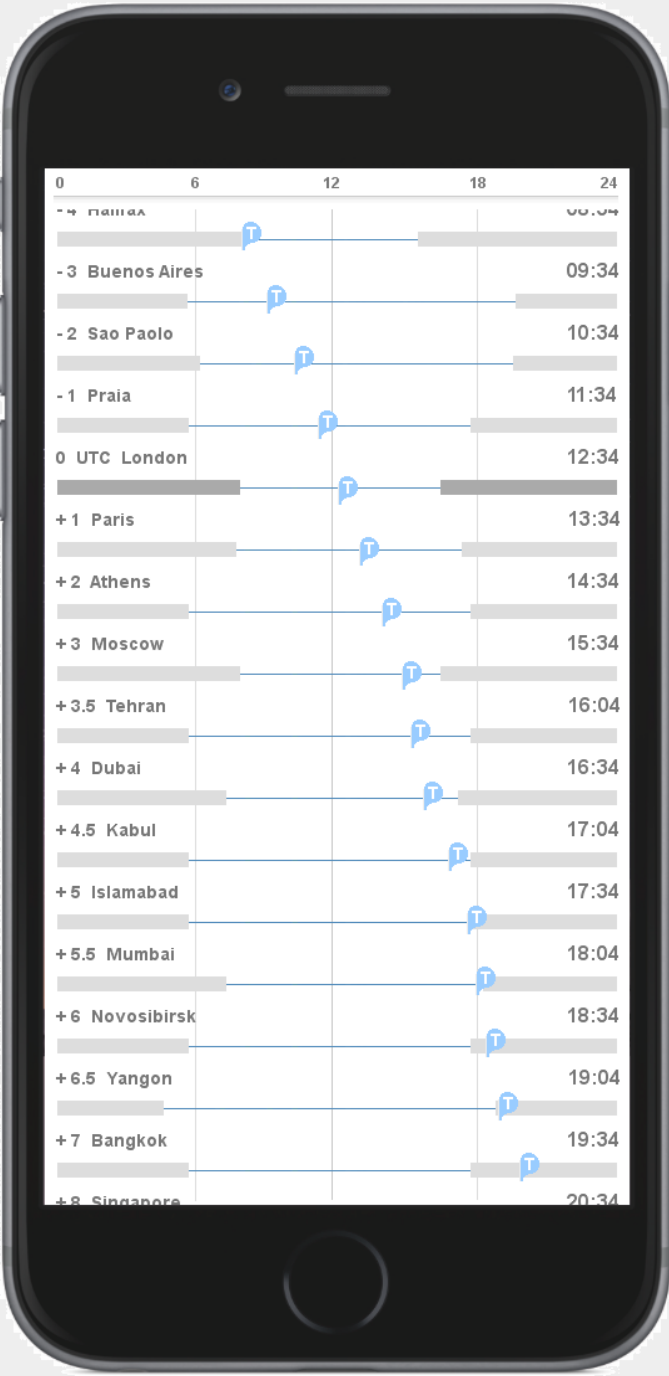

San Francisco

5 hours later..

San Francisco

5 hours later..

San Francisco

5 hours later..

San Francisco

5 hours later..

San Francisco

5 hours later..

San Francisco

5 hours later..

San Francisco

As if showing only the edge of a giant wheel, the view scrolls back to the point of the initial view.

San Francisco

This sequence will show the relative view, where the time marker is fixed and the zones float.