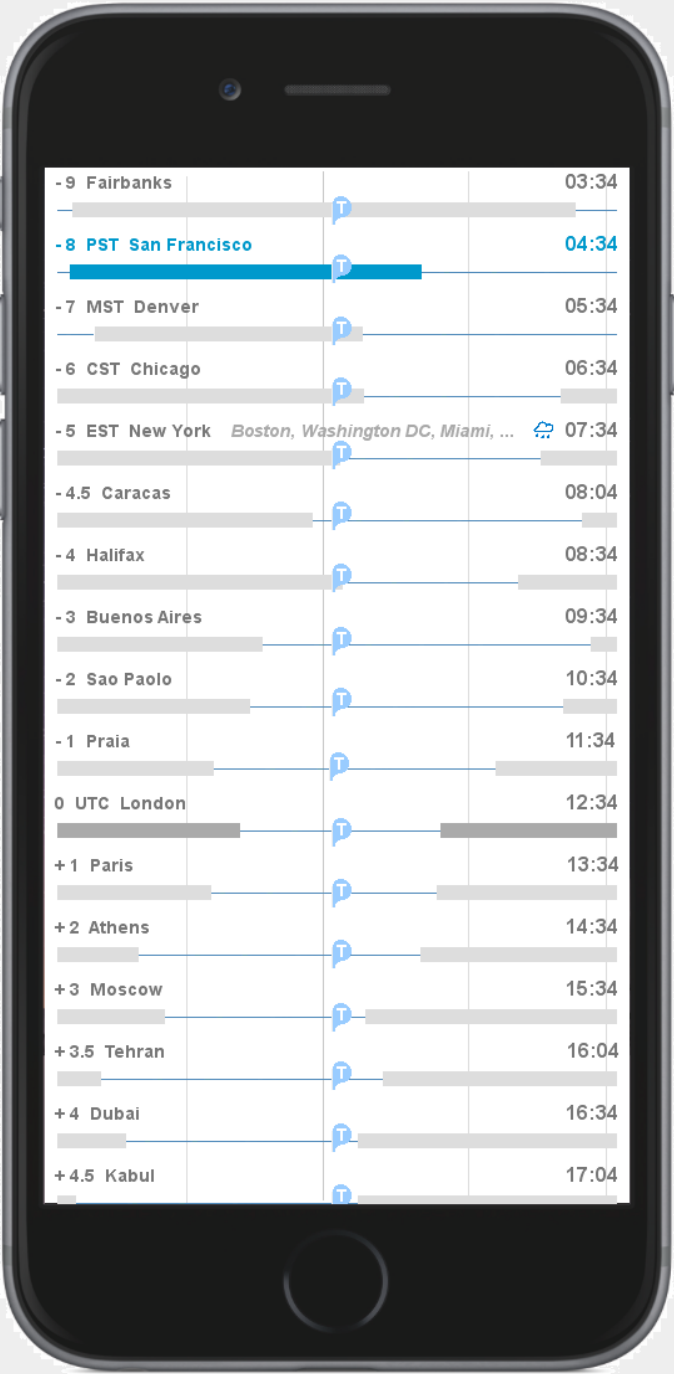

San Francisco

5 hours later..

San Francisco

5 hours later..

San Francisco

As if showing only the edge of a giant wheel, the view scrolls back to the point of the initial view.

San Francisco

This sequence will show the relative view, where the time marker is fixed and the zones float.

San Francisco

San Francisco

San Francisco

San Francisco

San Francisco

San Francisco

San Francisco

San Francisco

San Francisco

This sequence shows Relative Mode, set to display non-working hours in all zones. These can be defaulted to the hours shown, or set manually (as in no lunchtime meetings in Paris).

San Francisco