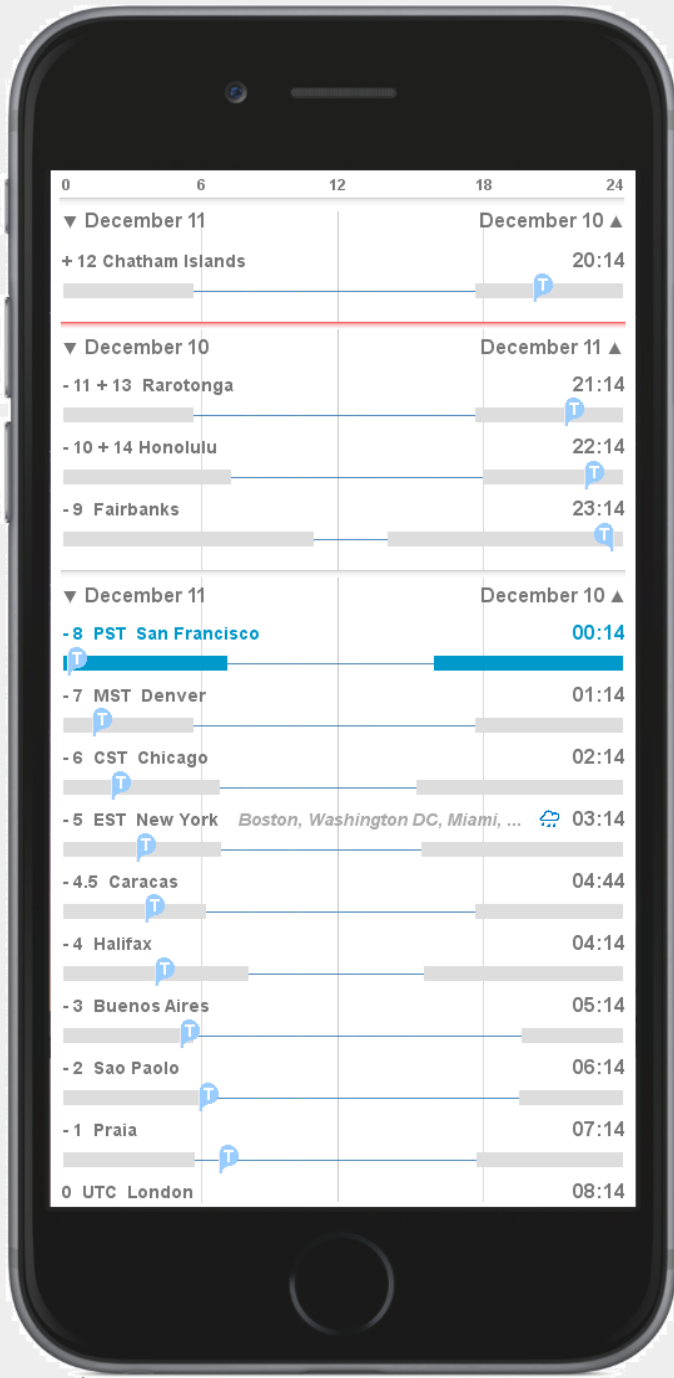

San Francisco

December 10, 11:34 PM, in San Francisco

This is the Absolute View, where local zones align to the time scale and the actual Time indicator floats. Shaded bars indicate darkness.

Note how daylight duration varies with latitude.

30 minutes later...

The PST zone transitions from December 10 to December 11...

San Francisco

30 minutes later...

The PST zone transitions from December 10 to December 11...

San Francisco

30 minutes later...

The PST zone transitions from December 10 to December 11...

San Francisco

30 minutes later...

The PST zone transitions from December 10 to December 11...

San Francisco

40 minutes later..

San Francisco

50 minutes later...

San Francisco

1 hour later...

San Francisco

1 hour later...

San Francisco

1 hour later...

San Francisco

1 hour later..