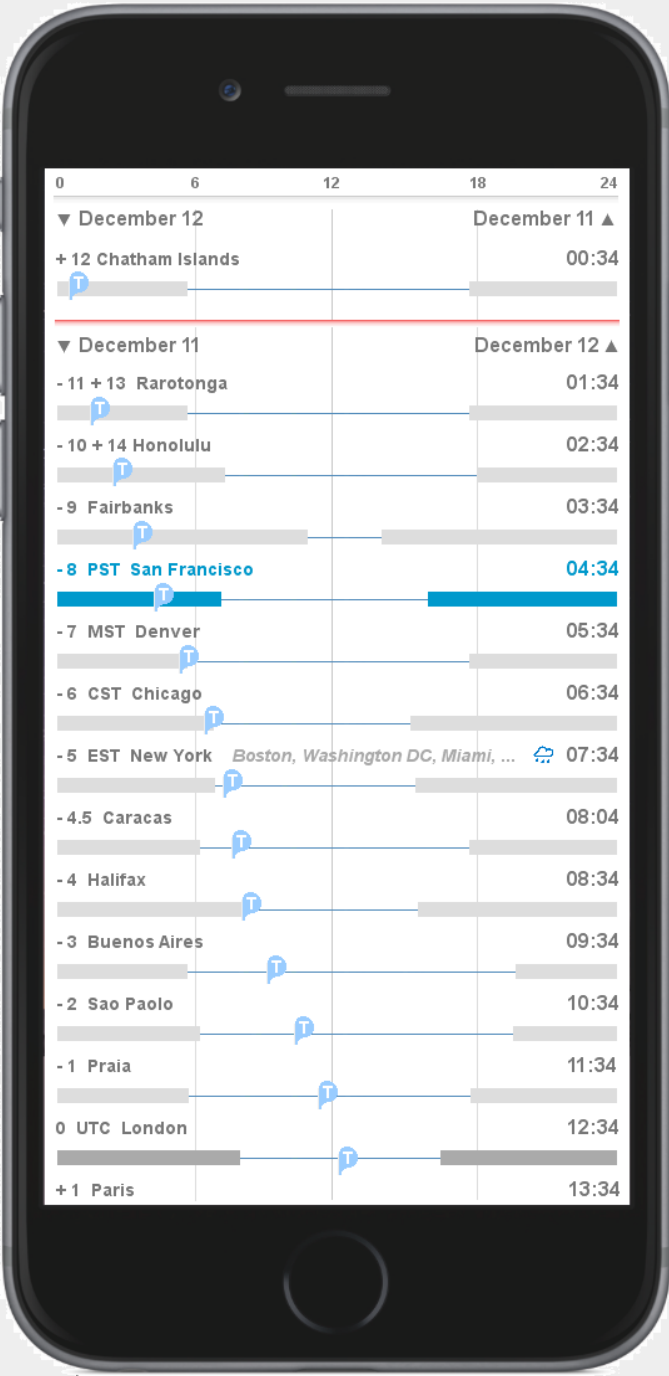

San Francisco

5 hours later..

San Francisco

5 hours later..

San Francisco

5 hours later...

San Francisco

5 hours later..

San Francisco

5 hours later..

San Francisco

5 hours later..

San Francisco

As if showing only the edge of a giant wheel, the view scrolls back to the point of the initial view.

San Francisco

This sequence will show the relative view, where the time marker is fixed and the zones float.

San Francisco

San Francisco

San Francisco

San Francisco

San Francisco

San Francisco

San Francisco

San Francisco

San Francisco

This sequence shows Relative Mode, set to display non-working hours in all zones. These can be defaulted to the hours shown, or set manually (as in no lunchtime meetings in Paris).

San Francisco