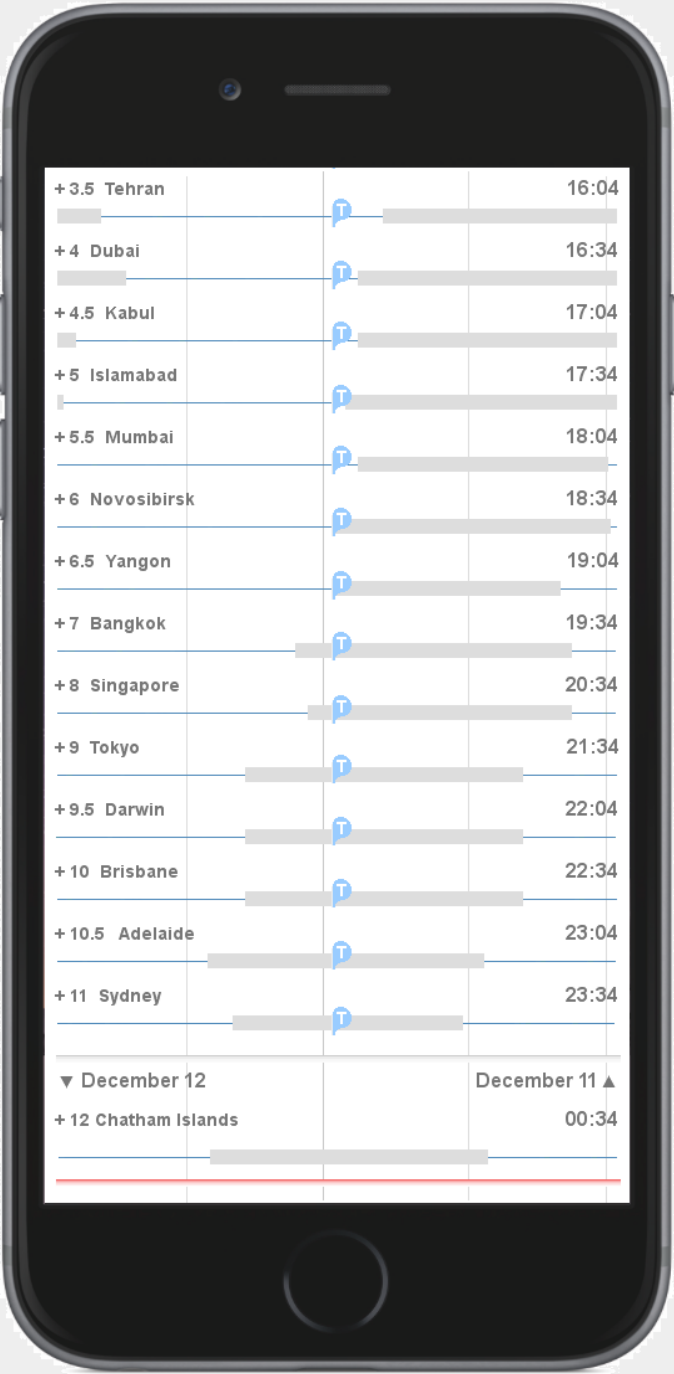

San Francisco

5 hours later..

San Francisco

5 hours later..

San Francisco

As if showing only the edge of a giant wheel, the view scrolls back to the point of the initial view.

San Francisco

This sequence will show the relative view, where the time marker is fixed and the zones float.

San Francisco

San Francisco

San Francisco

San Francisco

San Francisco

San Francisco

San Francisco

San Francisco

San Francisco

This sequence shows Relative Mode, set to display non-working hours in all zones. These can be defaulted to the hours shown, or set manually (as in no lunchtime meetings in Paris).

San Francisco