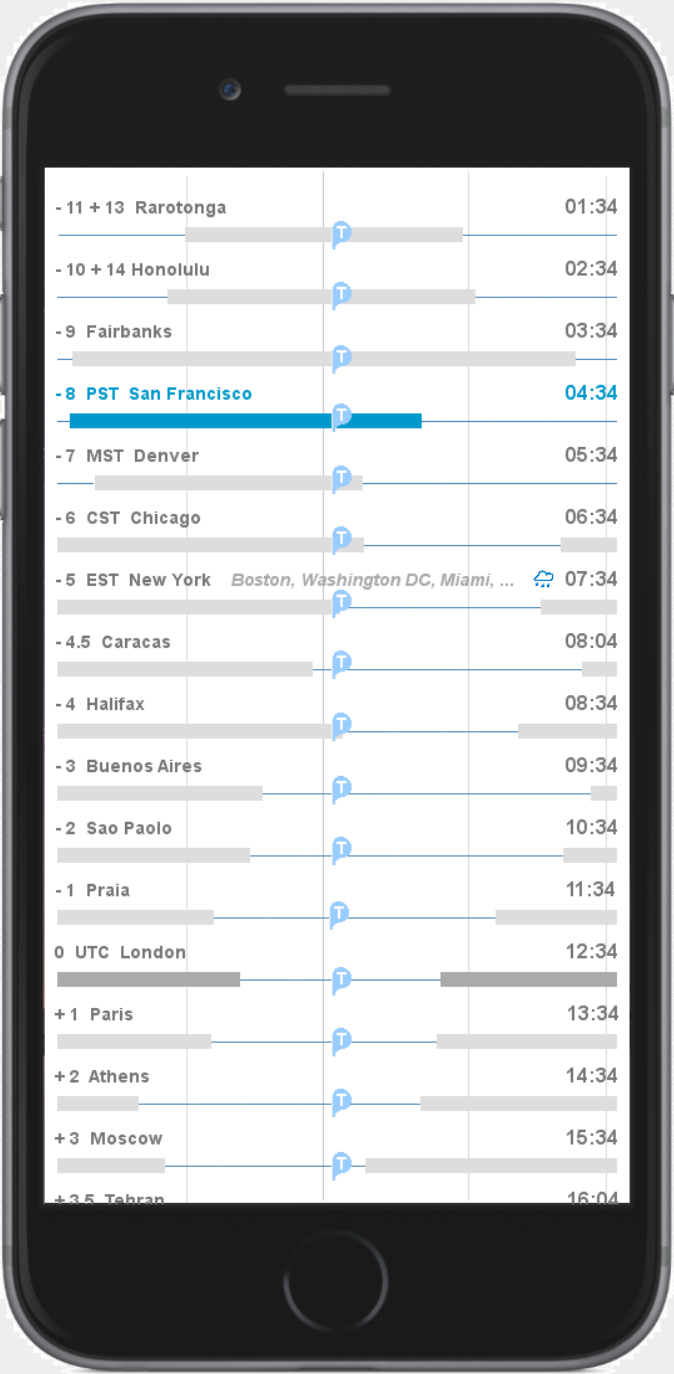

San Francisco

5 hours later..

San Francisco

5 hours later..

San Francisco

5 hours later..

San Francisco

5 hours later..

San Francisco

5 hours later..

San Francisco

5 hours later..

San Francisco

5 hours later...

San Francisco

5 hours later..

San Francisco

5 hours later..

San Francisco

5 hours later..

San Francisco

As if showing only the edge of a giant wheel, the view scrolls back to the point of the initial view.

San Francisco

This sequence will show the relative view, where the time marker is fixed and the zones float.

San Francisco

San Francisco

San Francisco

San Francisco

San Francisco

San Francisco

San Francisco

San Francisco