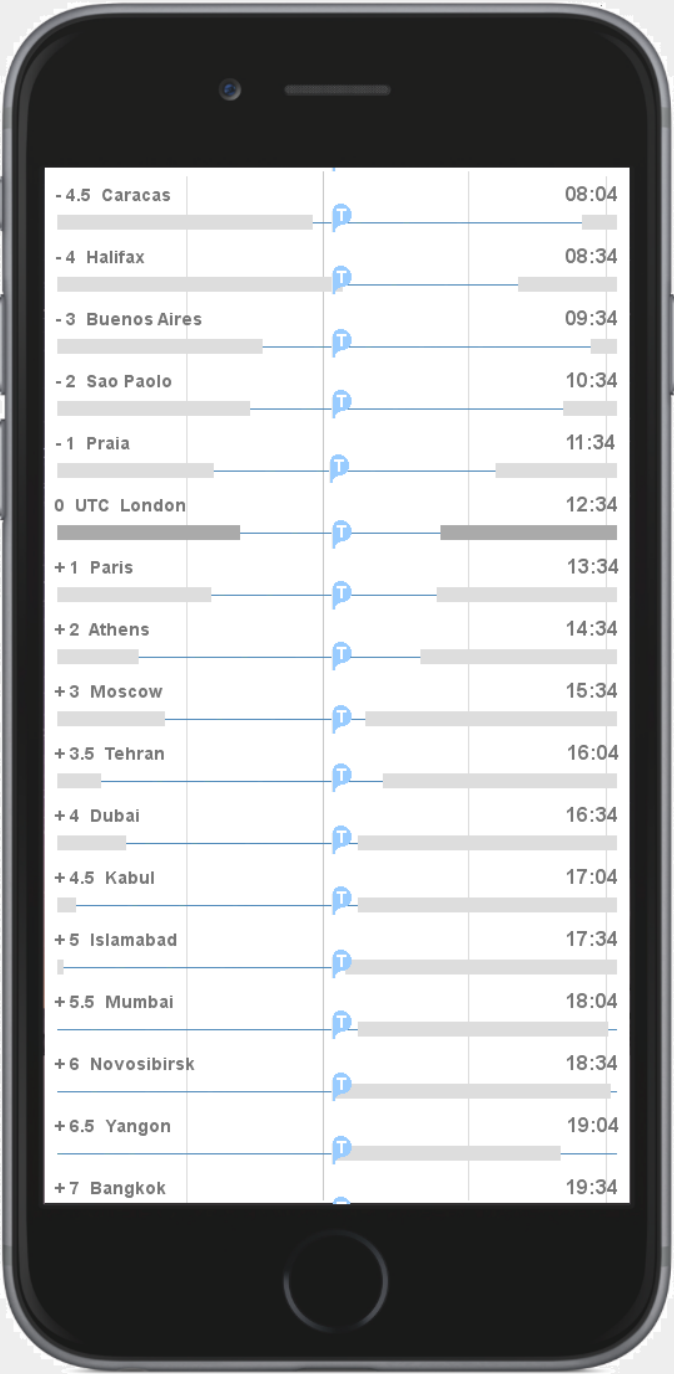

San Francisco

5 hours later..

San Francisco

5 hours later..

San Francisco

As if showing only the edge of a giant wheel, the view scrolls back to the point of the initial view.

San Francisco

This sequence will show the relative view, where the time marker is fixed and the zones float.

San Francisco

San Francisco

San Francisco

San Francisco

San Francisco

San Francisco

San Francisco

San Francisco

San Francisco

This sequence shows Relative Mode, set to display non-working hours in all zones. These can be defaulted to the hours shown, or set manually (as in no lunchtime meetings in Paris).

San Francisco