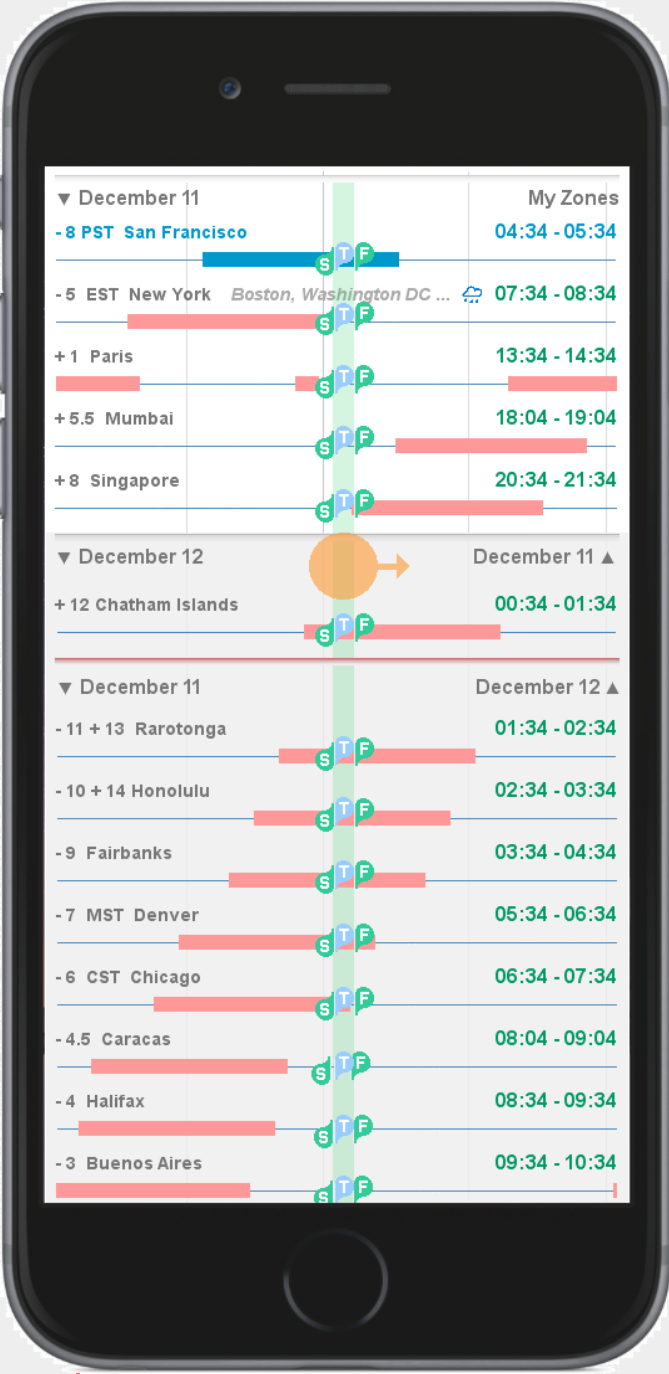

San Francisco

5 hours later..

San Francisco

5 hours later..

San Francisco

As if showing only the edge of a giant wheel, the view scrolls back to the point of the initial view.

San Francisco

This sequence will show the relative view, where the time marker is fixed and the zones float.

San Francisco

San Francisco

San Francisco

San Francisco

San Francisco

San Francisco

San Francisco

San Francisco

This sequence shows Relative Mode with the meeting scheduler active.

Users can select a subset of time zones as Favorites...

San Francisco

Favorite Zones at the top, typical of the zone distribution of SAP development centers.

It's impossible to schedule a meeting during the working hours of all sites, so let's minimize the pain to San Francisco by infringing a bit on Singapore and shortening the meeting to 30 minutes.

San Francisco