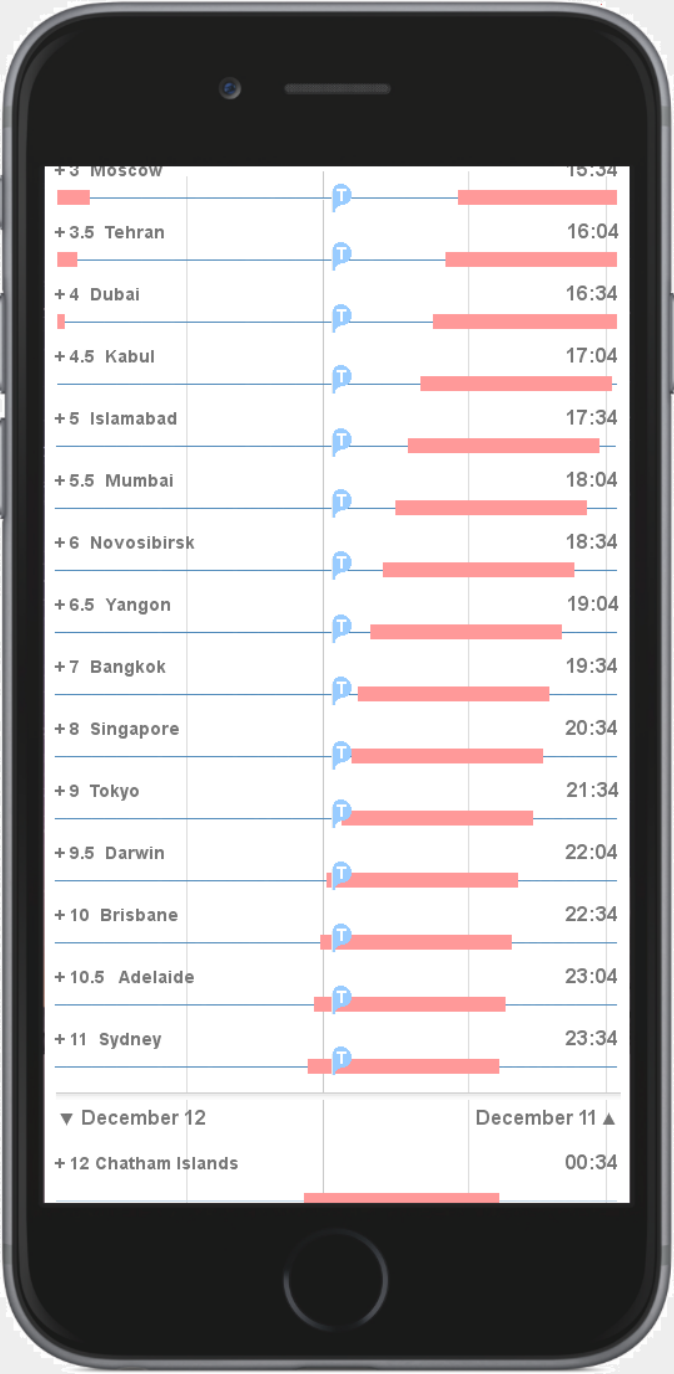

San Francisco

This sequence shows Relative Mode, set to display non-working hours in all zones. These can be defaulted to the hours shown, or set manually (as in no lunchtime meetings in Paris).

San Francisco

San Francisco

San Francisco

San Francisco

San Francisco

San Francisco

San Francisco

San Francisco

San Francisco

This sequence shows Relative Mode with the meeting scheduler active.

Users can select a subset of time zones as Favorites...

San Francisco

Favorite Zones at the top, typical of the zone distribution of SAP development centers.