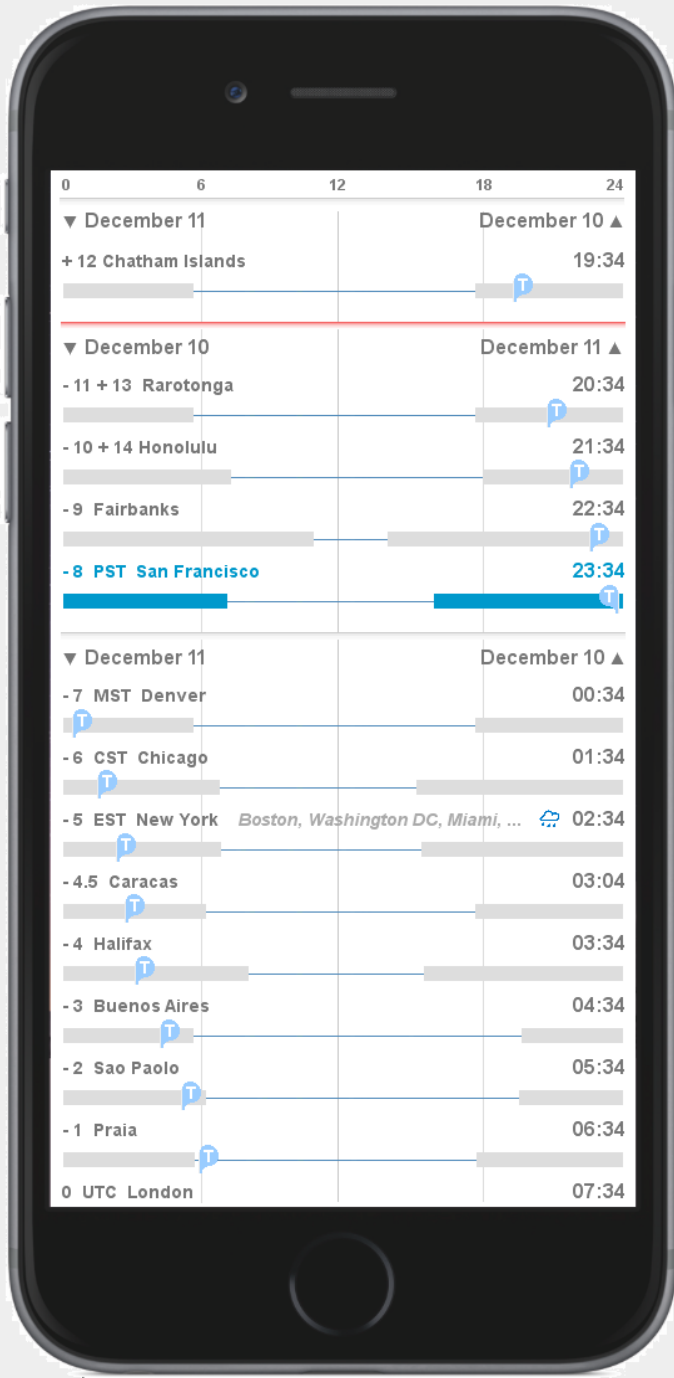

CIRCADIAN

BRINGING NUMBERS TO LIFE

L23.1

View this pdf page-by-page with your "left" and "right" arrow keys versus with your "up" and "down" arrow keys.

This best simulates the scenario sequences and animated transitions.

Circadian is a global timezone clock for iPhone and Watch devices.

It displays local time both numerically and visually for all world timezones, with a unique capability for contextual comparison, compact display of local conditions, and ability to identify convenient global meeting times.

San Francisco

December 10, 11:34 PM, in San Francisco

This is the Absolute View, where local zones align to the time scale and the actual Time indicator floats. Shaded bars indicate darkness.

Note how daylight duration varies with latitude.

San Francisco

5 hours later..

San Francisco

5 hours later..

San Francisco

As if showing only the edge of a giant wheel, the view scrolls back to the point of the initial view.

San Francisco

This sequence will show the relative view, where the time marker is fixed and the zones float.