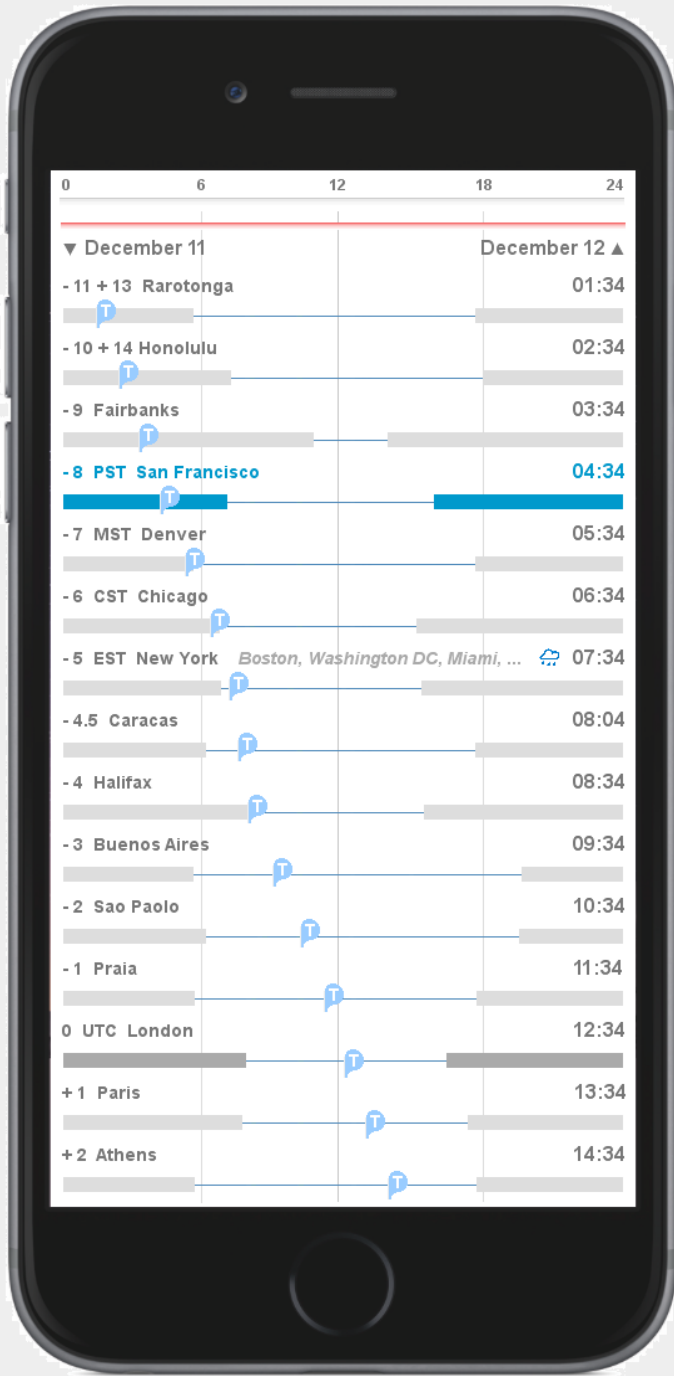

San Francisco

3 hours later..

San Francisco

4 hours later..

San Francisco

5 hours later..

San Francisco

5 hours later..

San Francisco

5 hours later..

San Francisco

5 hours later..

San Francisco

5 hours later..

San Francisco

5 hours later..

San Francisco

5 hours later..

San Francisco

5 hours later..

San Francisco

As if showing only the edge of a giant wheel, the view scrolls back to the point of the initial view.

San Francisco

This sequence will show the relative view, where the time marker is fixed and the zones float.