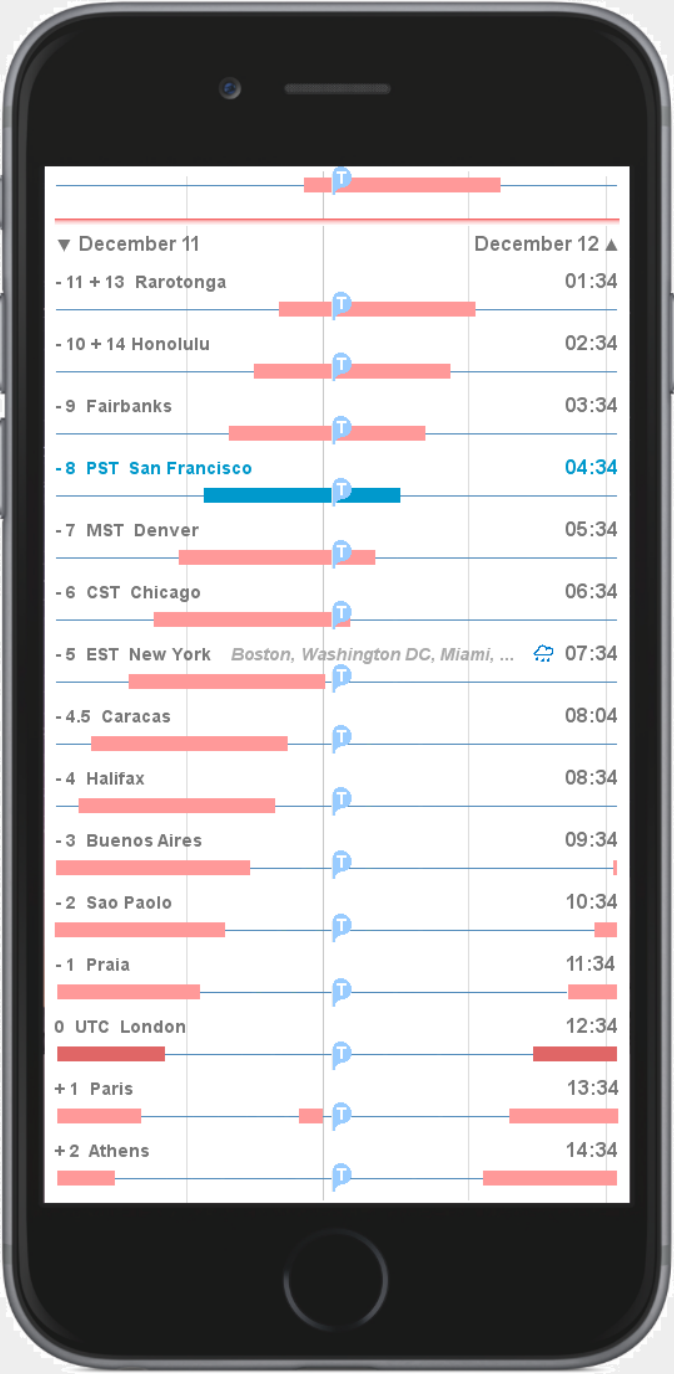

San Francisco

5 hours later..

San Francisco

5 hours later..

San Francisco

As if showing only the edge of a giant wheel, the view scrolls back to the point of the initial view.

San Francisco

This sequence will show the relative view, where the time marker is fixed and the zones float.

San Francisco

San Francisco

San Francisco

San Francisco

San Francisco

San Francisco

San Francisco

San Francisco

San Francisco

This sequence shows Relative Mode, set to display non-working hours in all zones. These can be defaulted to the hours shown, or set manually (as in no lunchtime meetings in Paris).

San Francisco