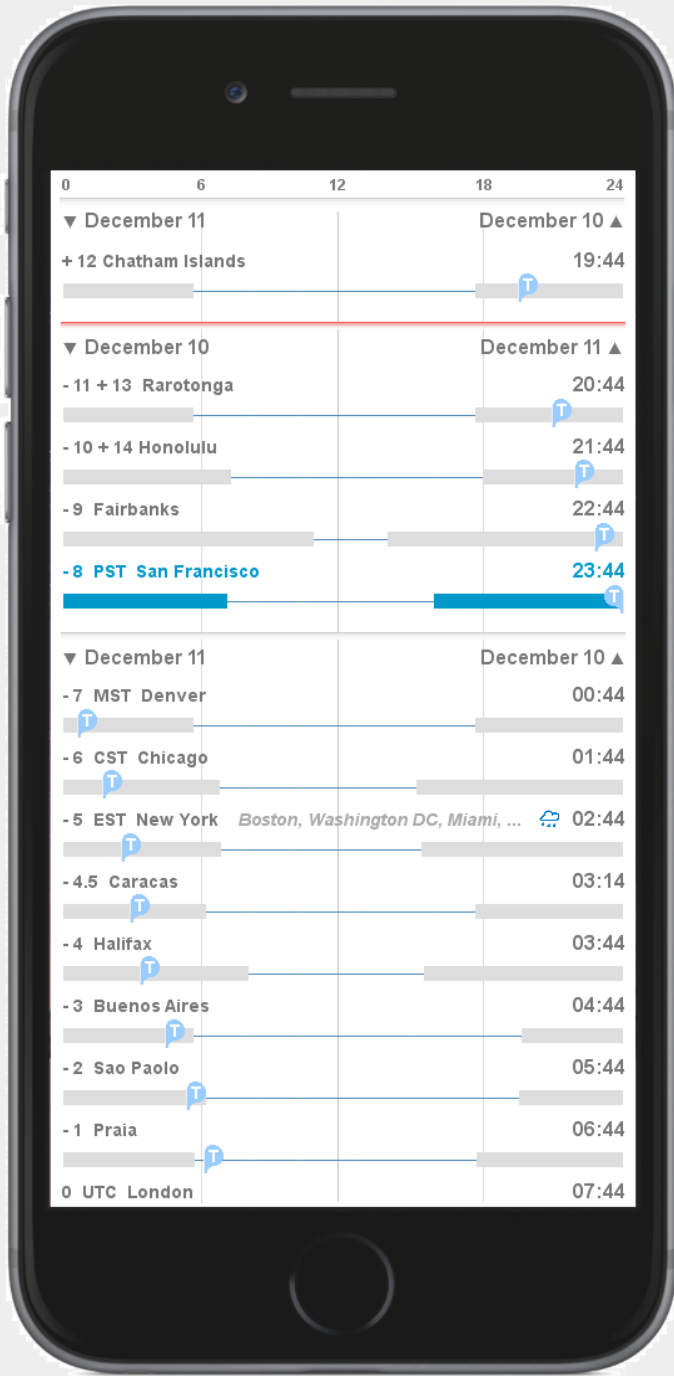

Circadian is a global timezone clock for iPhone and Watch devices.

It displays local time both numerically and visually for all world timezones, with a unique capability for contextual comparison, compact display of local conditions, and ability to identify convenient global meeting times.

San Francisco

December 10, 11:34 PM, in San Francisco

This is the Absolute View, where local zones align to the time scale and the actual Time indicator floats. Shaded bars indicate darkness.

Note how daylight duration varies with latitude.

San Francisco

10 minutes later...

San Francisco

20 minutes later..

San Francisco

30 minutes later...

The PST zone transitions from December 10 to December 11...

San Francisco

30 minutes later...

The PST zone transitions from December 10 to December 11...

San Francisco

30 minutes later...

The PST zone transitions from December 10 to December 11...

San Francisco

30 minutes later...