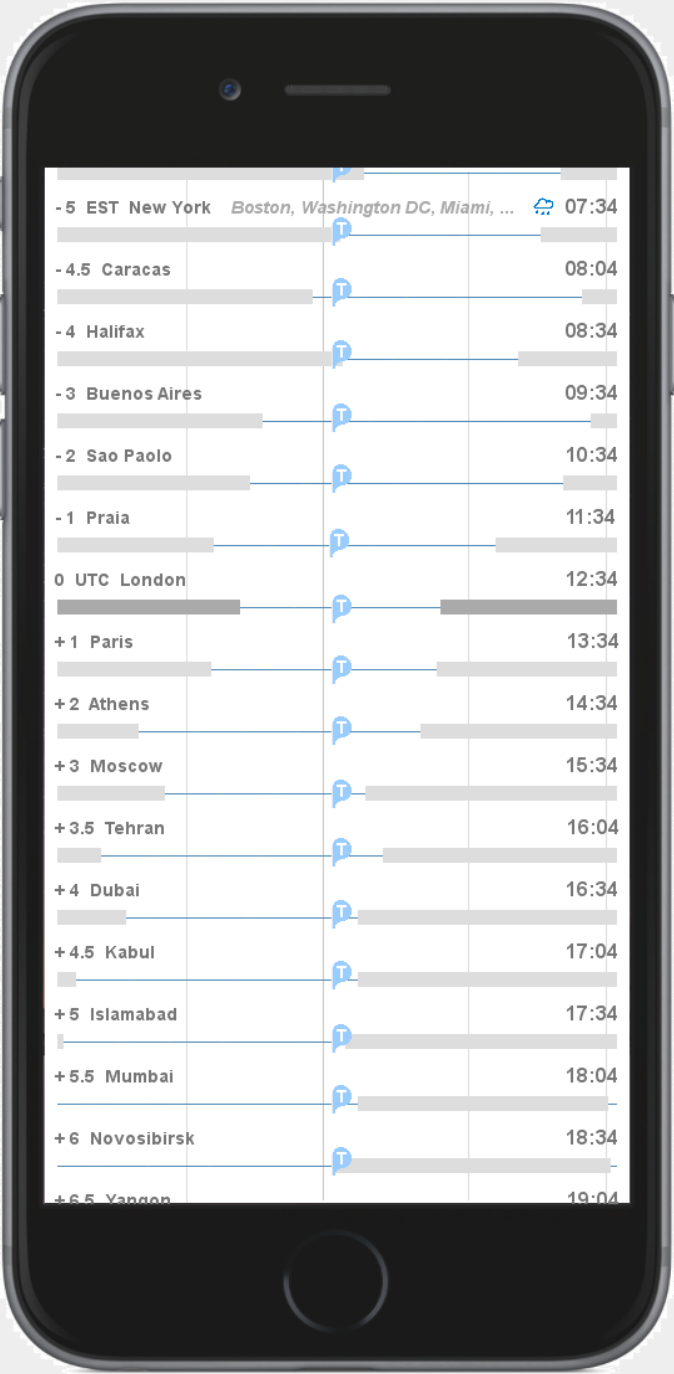

San Francisco

5 hours later..

San Francisco

5 hours later..

San Francisco

5 hours later...

San Francisco

5 hours later..

San Francisco

5 hours later..

San Francisco

5 hours later..

San Francisco

As if showing only the edge of a giant wheel, the view scrolls back to the point of the initial view.

San Francisco

This sequence will show the relative view, where the time marker is fixed and the zones float.

San Francisco

San Francisco

San Francisco

San Francisco

San Francisco

San Francisco

San Francisco

San Francisco