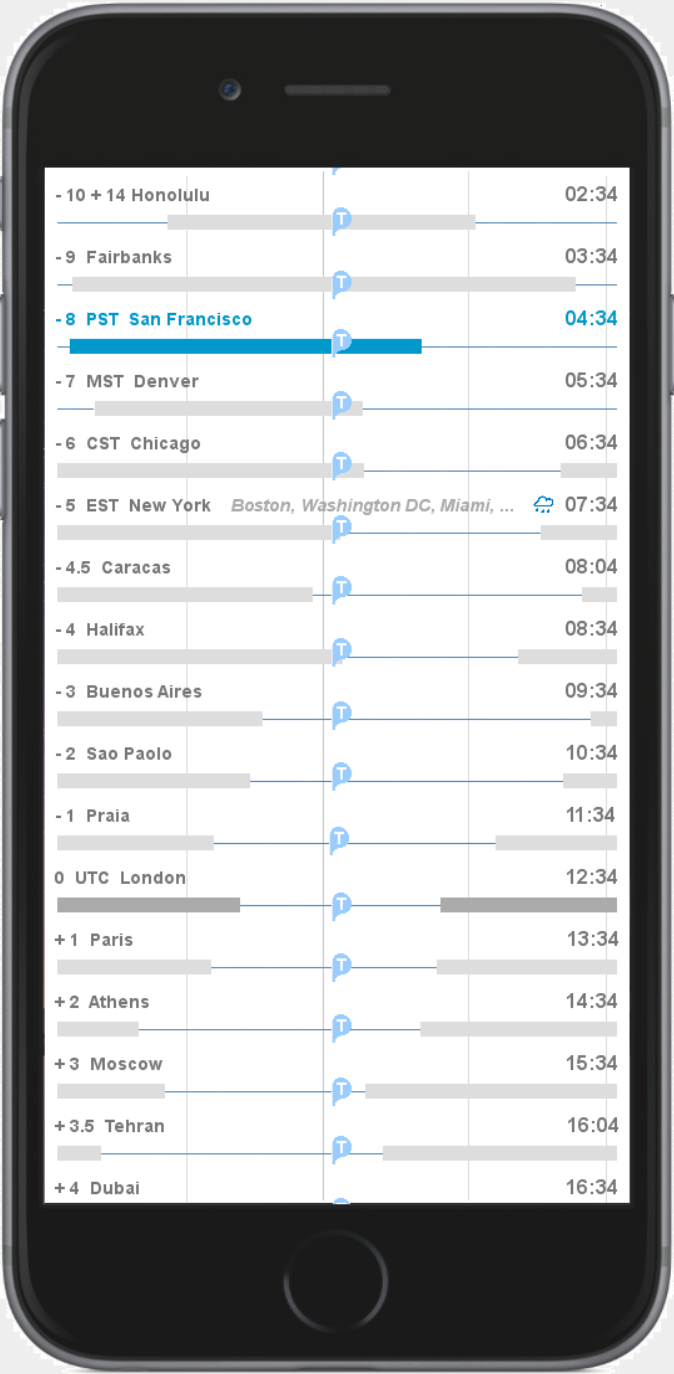

San Francisco

5 hours later..

San Francisco

5 hours later..

San Francisco

As if showing only the edge of a giant wheel, the view scrolls back to the point of the initial view.

San Francisco

This sequence will show the relative view, where the time marker is fixed and the zones float.

San Francisco

San Francisco

San Francisco

San Francisco

San Francisco

San Francisco

San Francisco

San Francisco

San Francisco

This sequence shows Relative Mode, set to display non-working hours in all zones. These can be defaulted to the hours shown, or set manually (as in no lunchtime meetings in Paris).

San Francisco