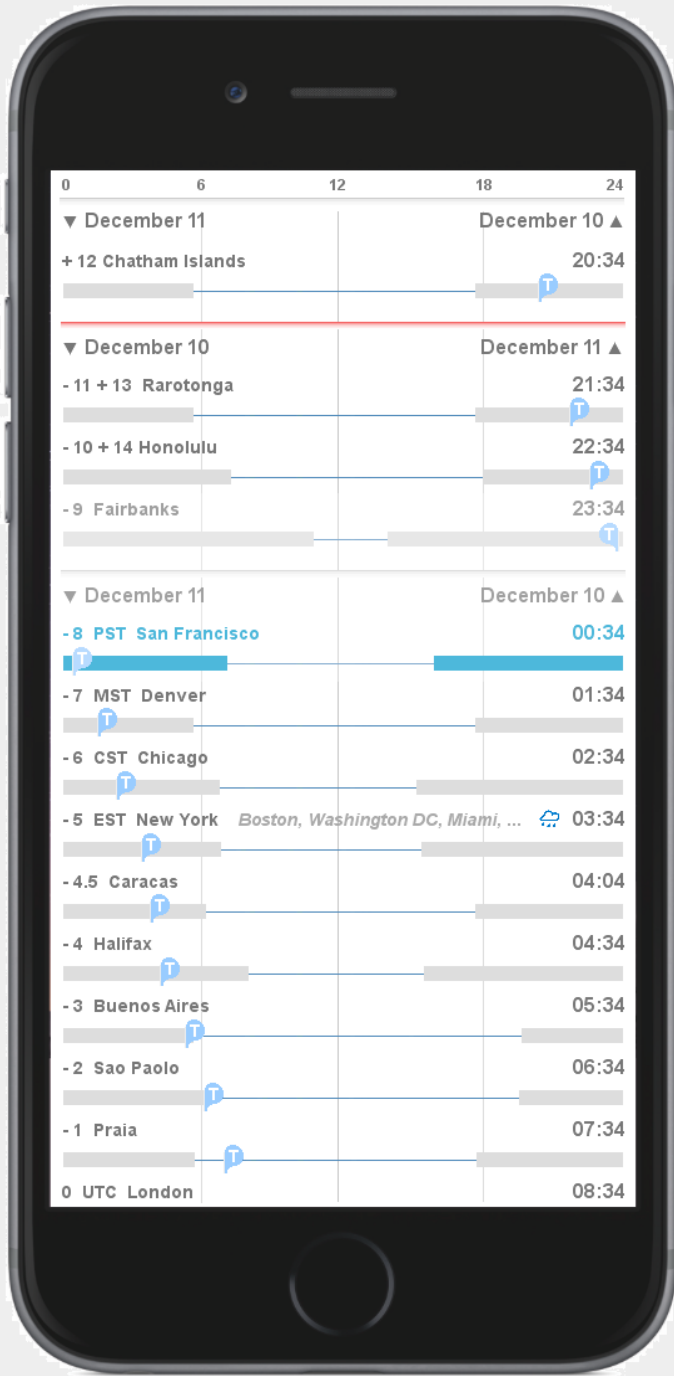

San Francisco

December 10, 11:34 PM, in San Francisco

This is the Absolute View, where local zones align to the time scale and the actual Time indicator floats. Shaded bars indicate darkness.

Note how daylight duration varies with latitude.

30 minutes later...

The PST zone transitions from December 10 to December 11...

San Francisco

30 minutes later...

The PST zone transitions from December 10 to December 11...

San Francisco

30 minutes later...

The PST zone transitions from December 10 to December 11...

San Francisco

30 minutes later...

The PST zone transitions from December 10 to December 11...

San Francisco

40 minutes later..

San Francisco

50 minutes later...

San Francisco

1 hour later...

San Francisco

1 hour later...

San Francisco

1 hour later...

San Francisco

1 hour later..