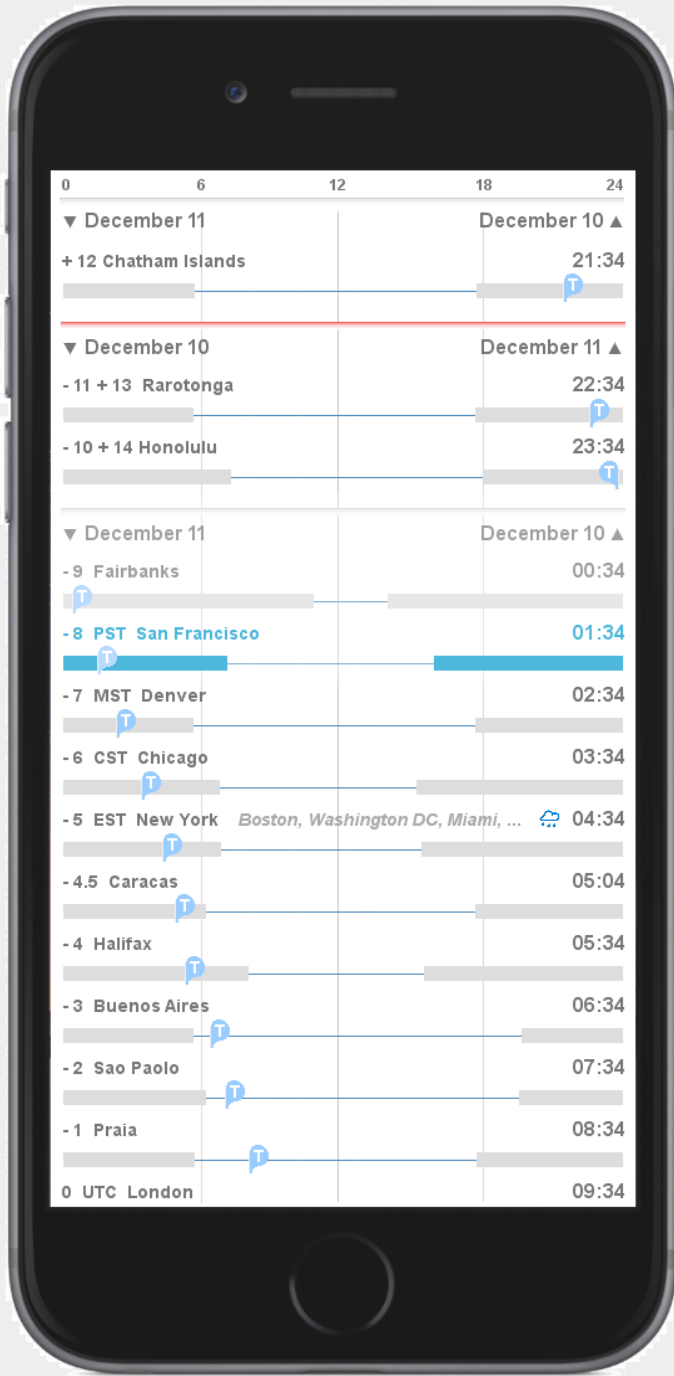

San Francisco

December 10, 11:34 PM, in San Francisco

This is the Absolute View, where local zones align to the time scale and the actual Time indicator floats. Shaded bars indicate darkness.

Note how daylight duration varies with latitude.

The PST zone transitions from December 10 to December 11...

San Francisco

30 minutes later...

The PST zone transitions from December 10 to December 11...

San Francisco

40 minutes later..

San Francisco

50 minutes later...

San Francisco

2 hours later..

San Francisco

2 hours later..

San Francisco

2 hours later..

San Francisco

2 hours later..

San Francisco

3 hours later..

San Francisco

4 hours later..

San Francisco

5 hours later..

San Francisco

5 hours later..