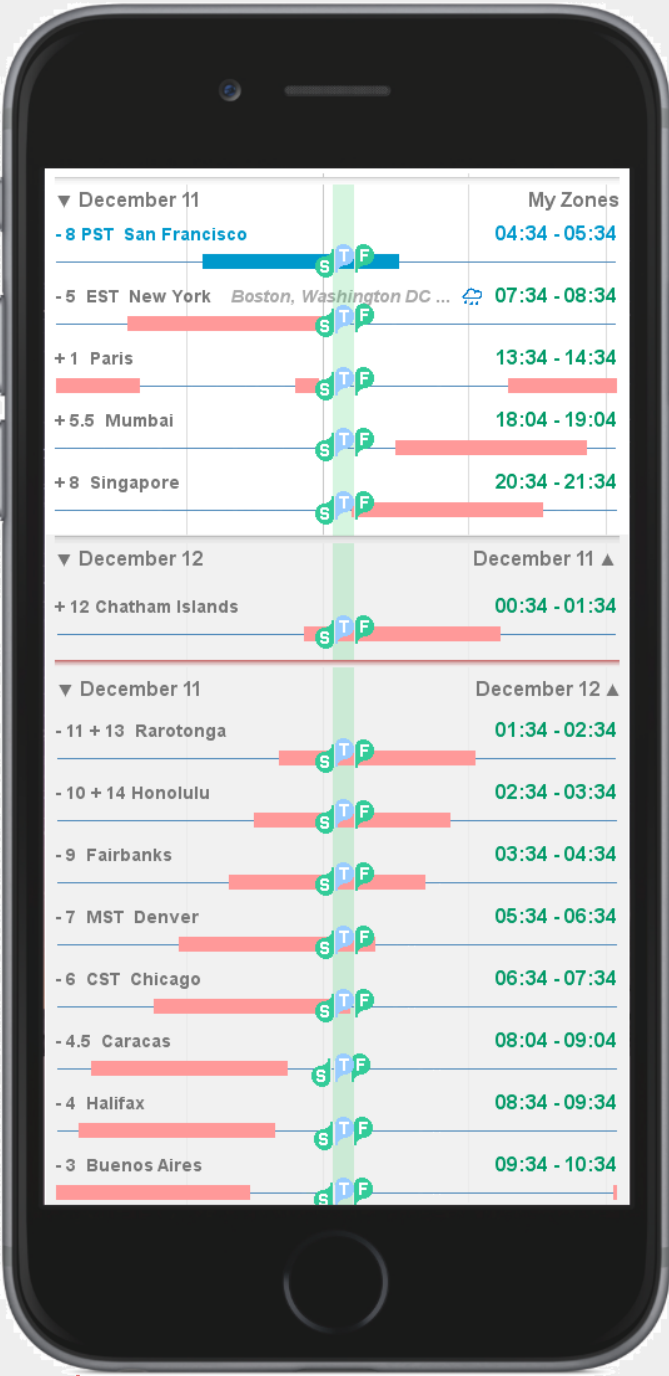

San Francisco

5 hours later..

San Francisco

5 hours later..

San Francisco

As if showing only the edge of a giant wheel, the view scrolls back to the point of the initial view.

San Francisco

This sequence will show the relative view, where the time marker is fixed and the zones float.

San Francisco

This sequence shows Relative Mode, set to display non-working hours in all zones. These can be defaulted to the hours shown, or set manually (as in no lunchtime meetings in Paris).

San Francisco

San Francisco

San Francisco

San Francisco

San Francisco

San Francisco

San Francisco

San Francisco

San Francisco

This sequence shows Relative Mode with the meeting scheduler active.

Users can select a subset of time zones as Favorites...

San Francisco

Favorite Zones at the top, typical of the zone distribution of SAP development centers.