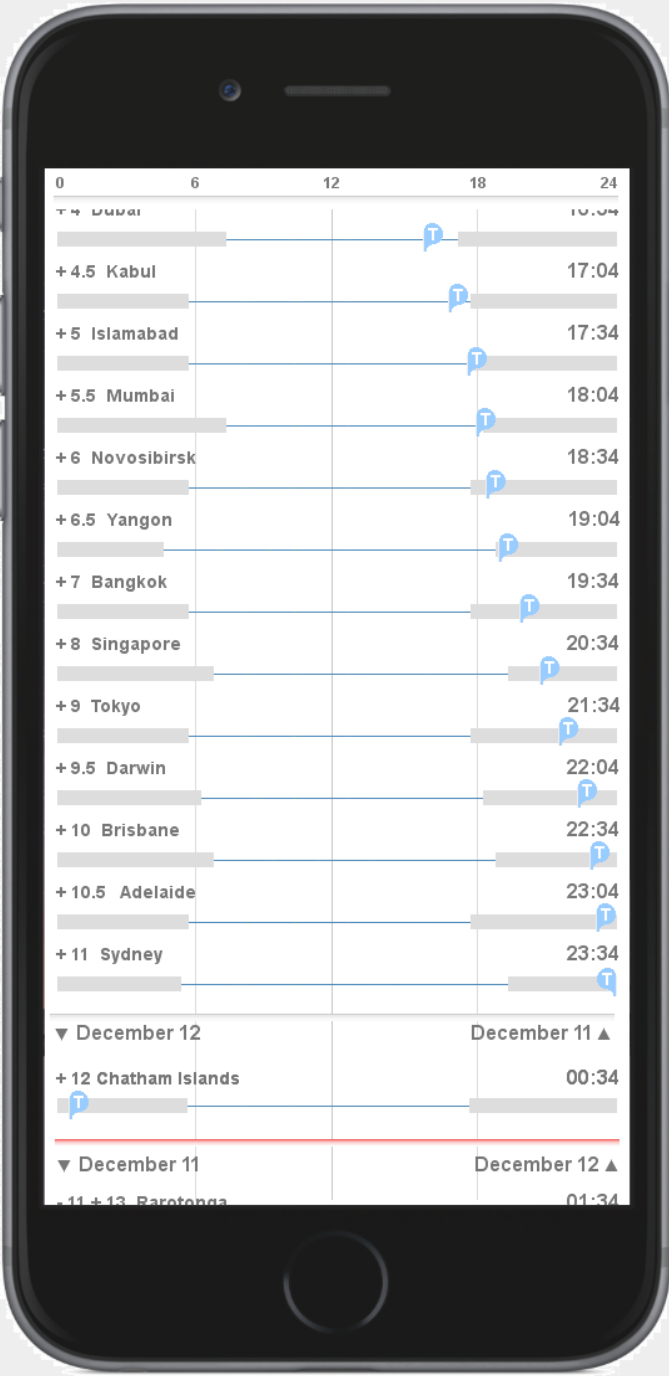

San Francisco

5 hours later..

San Francisco

5 hours later..

San Francisco

5 hours later..

San Francisco

5 hours later..

San Francisco

5 hours later..

San Francisco

5 hours later..

San Francisco

5 hours later...

San Francisco

5 hours later..

San Francisco

5 hours later..

San Francisco

5 hours later..

San Francisco

As if showing only the edge of a giant wheel, the view scrolls back to the point of the initial view.

San Francisco

This sequence will show the relative view, where the time marker is fixed and the zones float.