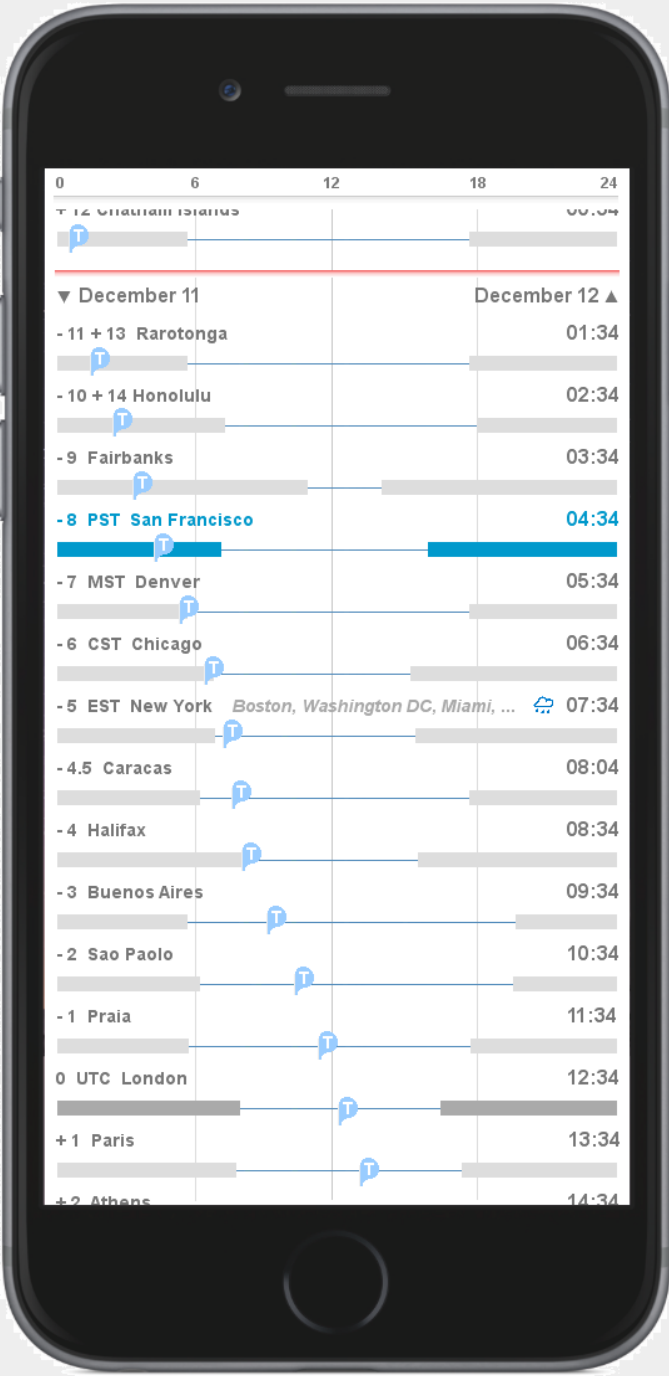

San Francisco

3 hours later..

San Francisco

4 hours later..

San Francisco

5 hours later..

San Francisco

5 hours later..

San Francisco

5 hours later..

San Francisco

5 hours later..

San Francisco

5 hours later..

San Francisco

5 hours later..

San Francisco

5 hours later..

San Francisco

5 hours later..

San Francisco

As if showing only the edge of a giant wheel, the view scrolls back to the point of the initial view.

San Francisco

This sequence will show the relative view, where the time marker is fixed and the zones float.