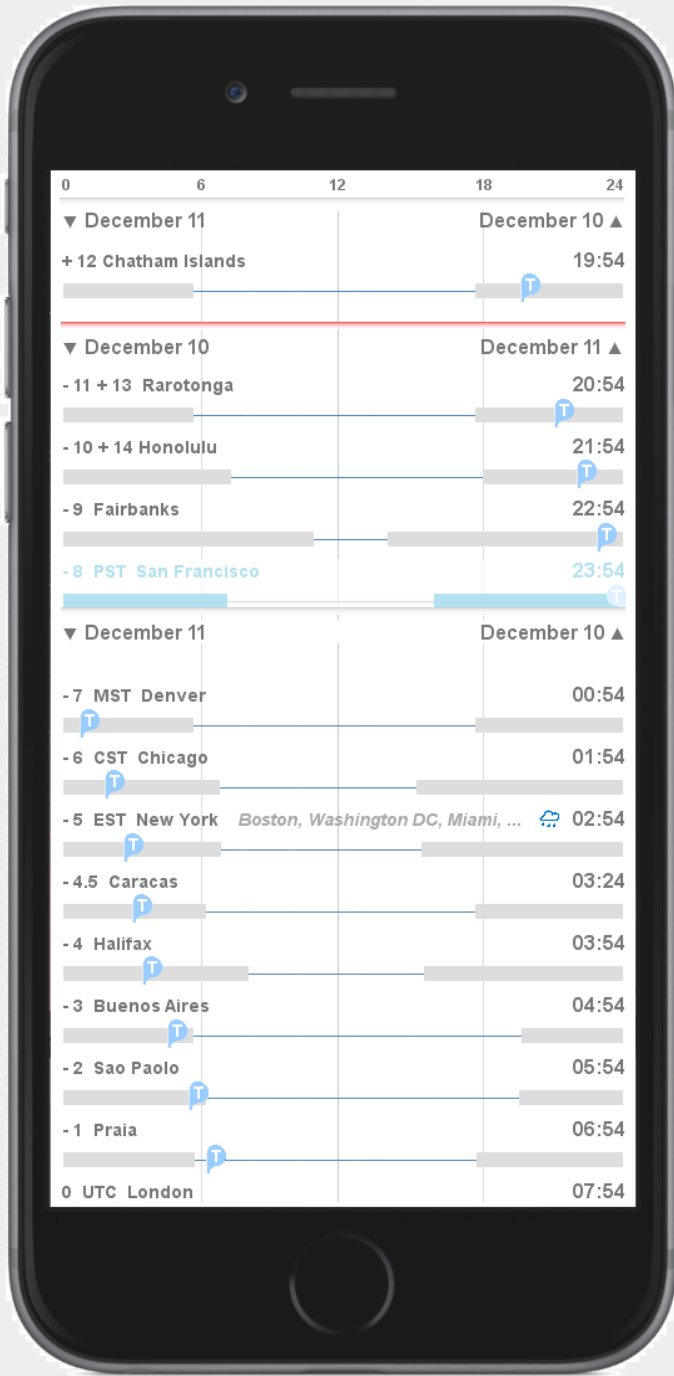

Circadian is a global timezone clock for iPhone and Watch devices.

It displays local time both numerically and visually for all world timezones, with a unique capability for contextual comparison, compact display of local conditions, and ability to identify convenient global meeting times.

San Francisco

December 10, 11:34 PM, in San Francisco

This is the Absolute View, where local zones align to the time scale and the actual Time indicator floats. Shaded bars indicate darkness.

Note how daylight duration varies with latitude.

San Francisco

10 minutes later...

San Francisco

20 minutes later..

San Francisco

30 minutes later...

The PST zone transitions from December 10 to December 11...

San Francisco

30 minutes later...

The PST zone transitions from December 10 to December 11...

San Francisco

30 minutes later...

The PST zone transitions from December 10 to December 11...

San Francisco

30 minutes later...