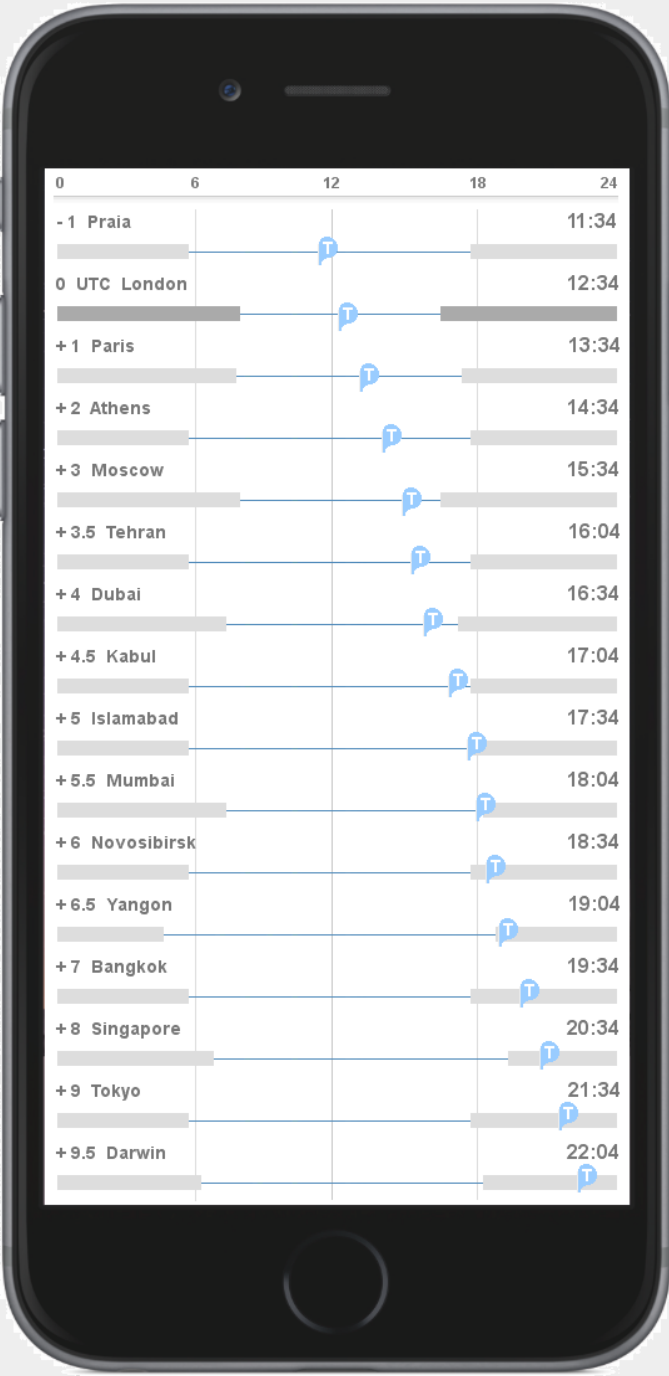

San Francisco

5 hours later..

San Francisco

5 hours later..

San Francisco

5 hours later..

San Francisco

5 hours later..

San Francisco

5 hours later..

San Francisco

5 hours later..

San Francisco

5 hours later...

San Francisco

5 hours later..

San Francisco

5 hours later..

San Francisco

5 hours later..

San Francisco

As if showing only the edge of a giant wheel, the view scrolls back to the point of the initial view.

San Francisco

This sequence will show the relative view, where the time marker is fixed and the zones float.