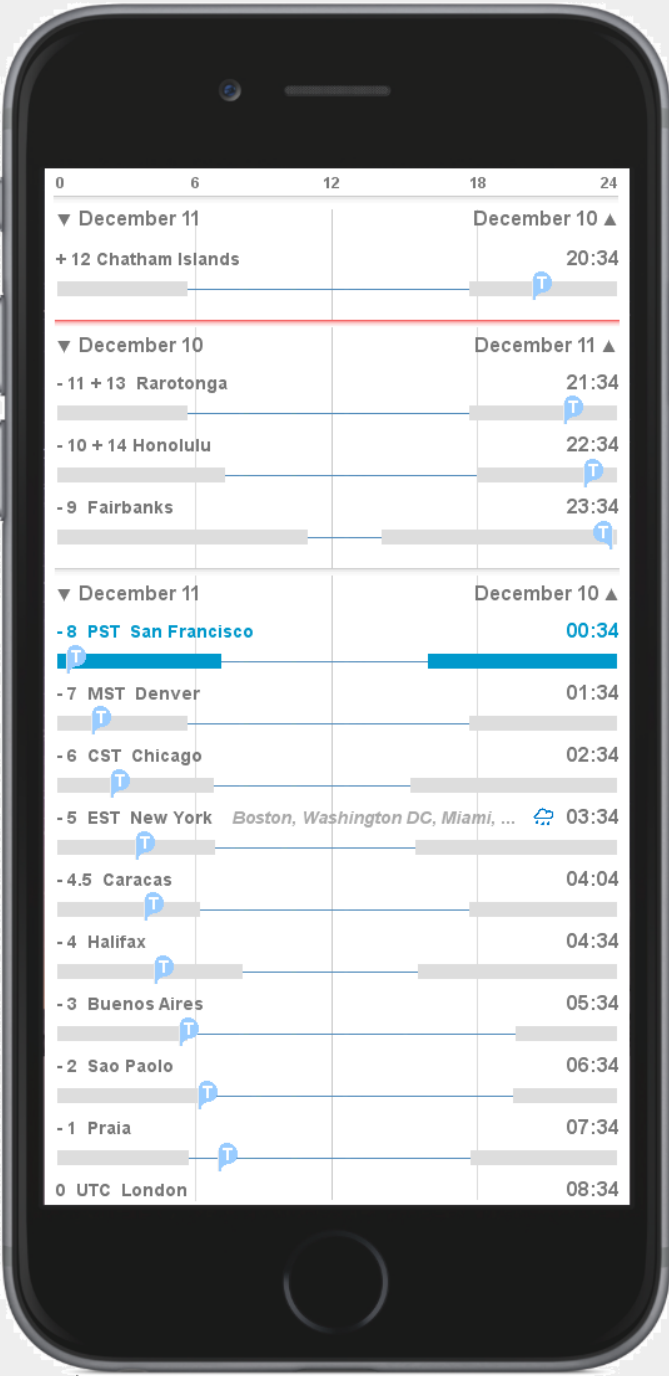

San Francisco

December 10, 11:34 PM, in San Francisco

This is the Absolute View, where local zones align to the time scale and the actual Time indicator floats. Shaded bars indicate darkness.

Note how daylight duration varies with latitude.

30 minutes later...

The PST zone transitions from December 10 to December 11...

San Francisco

30 minutes later...

The PST zone transitions from December 10 to December 11...

San Francisco

30 minutes later...

The PST zone transitions from December 10 to December 11...

San Francisco

30 minutes later...

The PST zone transitions from December 10 to December 11...

San Francisco

40 minutes later..

San Francisco

50 minutes later...

San Francisco

1 hour later...

San Francisco

1 hour later...

San Francisco

1 hour later...

San Francisco

1 hour later..