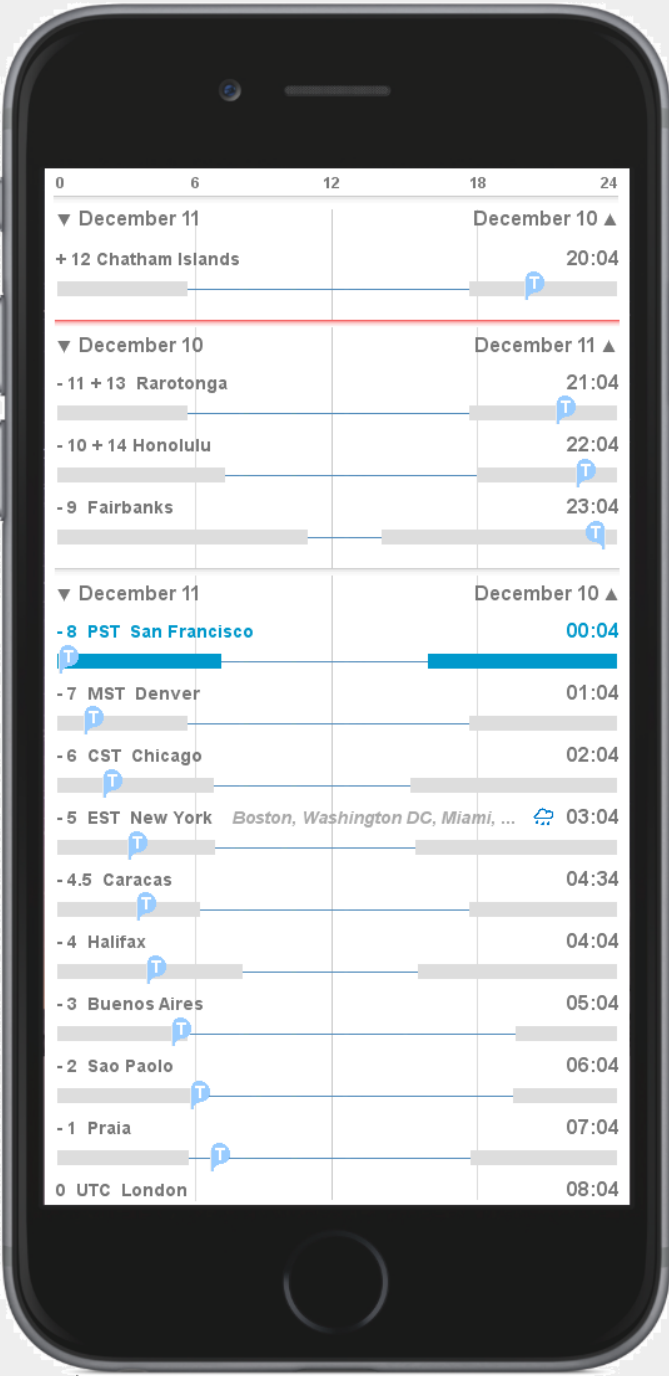

Circadian is a global timezone clock for iPhone and Watch devices.

It displays local time both numerically and visually for all world timezones, with a unique capability for contextual comparison, compact display of local conditions, and ability to identify convenient global meeting times.

San Francisco

December 10, 11:34 PM, in San Francisco

This is the Absolute View, where local zones align to the time scale and the actual Time indicator floats. Shaded bars indicate darkness.

Note how daylight duration varies with latitude.

30 minutes later...

The PST zone transitions from December 10 to December 11...

San Francisco

30 minutes later...

The PST zone transitions from December 10 to December 11...

San Francisco

30 minutes later...

The PST zone transitions from December 10 to December 11...

San Francisco

30 minutes later...

The PST zone transitions from December 10 to December 11...

San Francisco

40 minutes later..

San Francisco

50 minutes later...