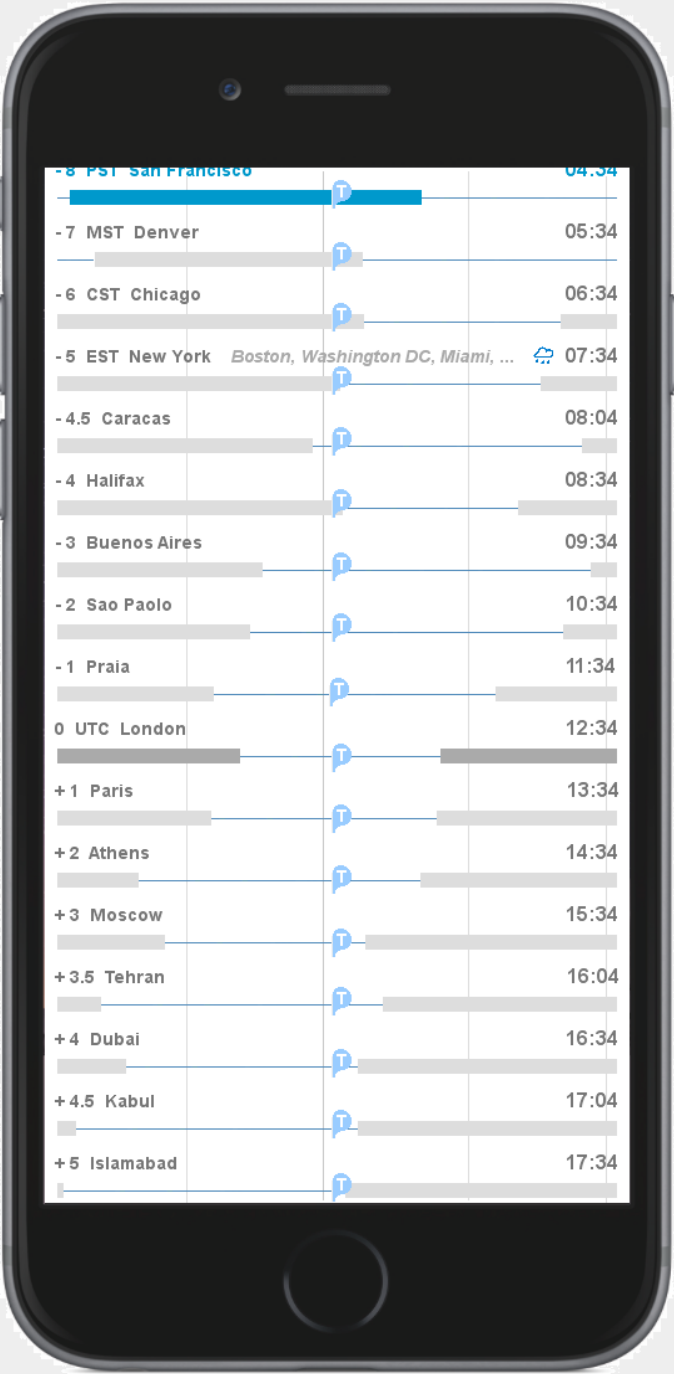

San Francisco

5 hours later..

San Francisco

5 hours later..

San Francisco

5 hours later...

San Francisco

5 hours later..

San Francisco

5 hours later..

San Francisco

5 hours later..

San Francisco

As if showing only the edge of a giant wheel, the view scrolls back to the point of the initial view.

San Francisco

This sequence will show the relative view, where the time marker is fixed and the zones float.

San Francisco

San Francisco

San Francisco

San Francisco

San Francisco

San Francisco

San Francisco

San Francisco