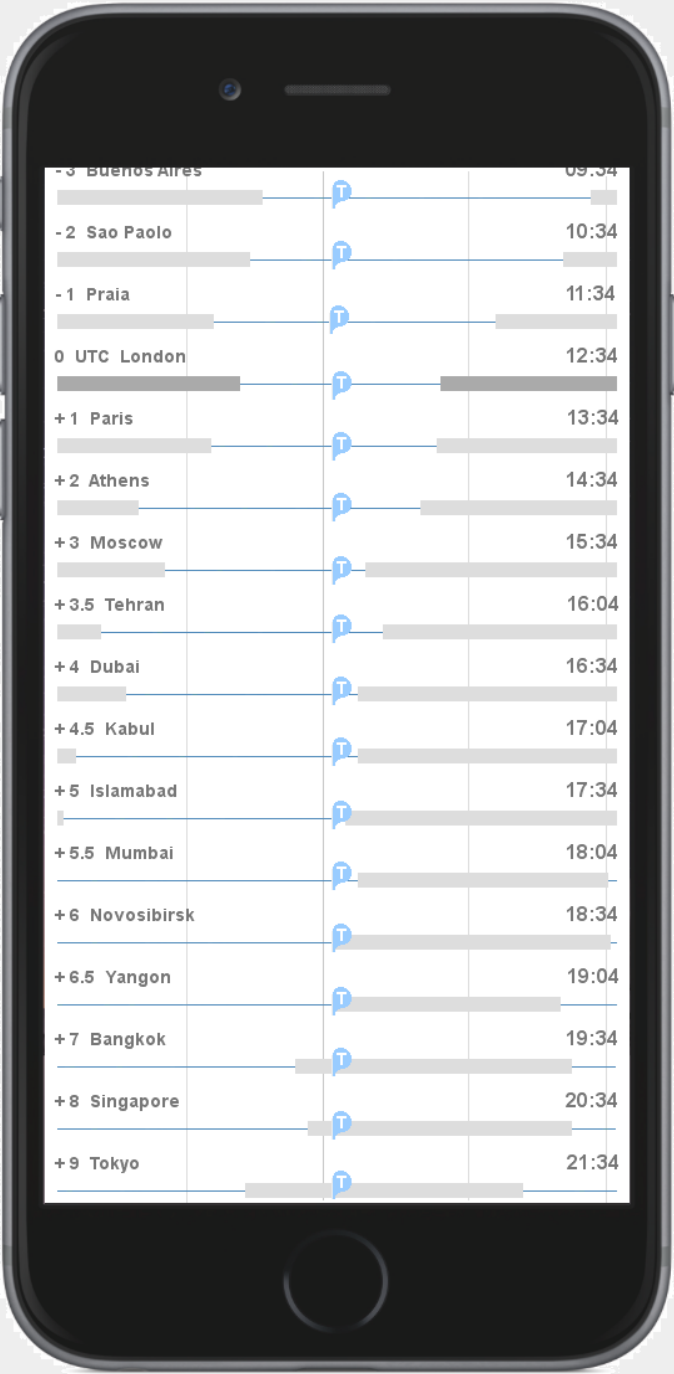

San Francisco

5 hours later..

San Francisco

5 hours later..

San Francisco

5 hours later...

San Francisco

5 hours later..

San Francisco

5 hours later..

San Francisco

5 hours later..

San Francisco

As if showing only the edge of a giant wheel, the view scrolls back to the point of the initial view.

San Francisco

This sequence will show the relative view, where the time marker is fixed and the zones float.

San Francisco

San Francisco

San Francisco

San Francisco

San Francisco

San Francisco

San Francisco

San Francisco