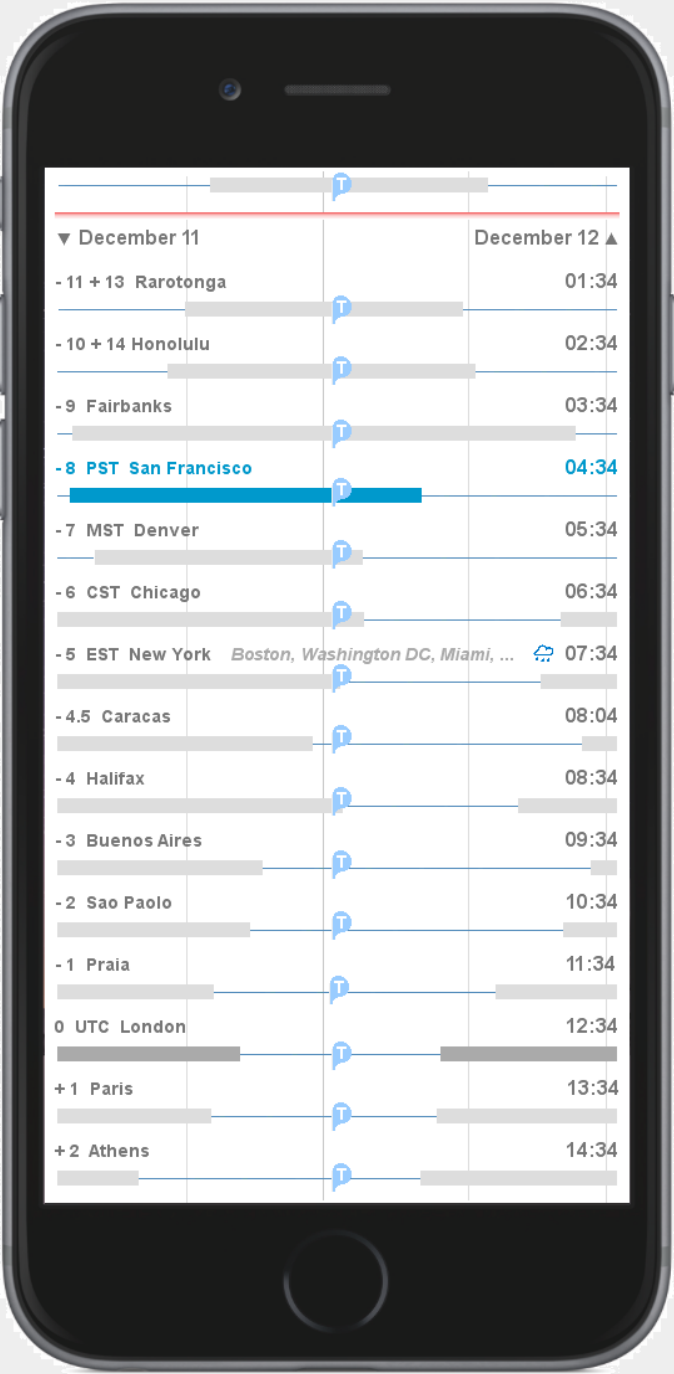

San Francisco

5 hours later..

San Francisco

5 hours later..

San Francisco

5 hours later..

San Francisco

5 hours later..

San Francisco

5 hours later..

San Francisco

5 hours later..

San Francisco

5 hours later...

San Francisco

5 hours later..

San Francisco

5 hours later..

San Francisco

5 hours later..

San Francisco

As if showing only the edge of a giant wheel, the view scrolls back to the point of the initial view.

San Francisco

This sequence will show the relative view, where the time marker is fixed and the zones float.

San Francisco

San Francisco

San Francisco

San Francisco

San Francisco

San Francisco

San Francisco

San Francisco