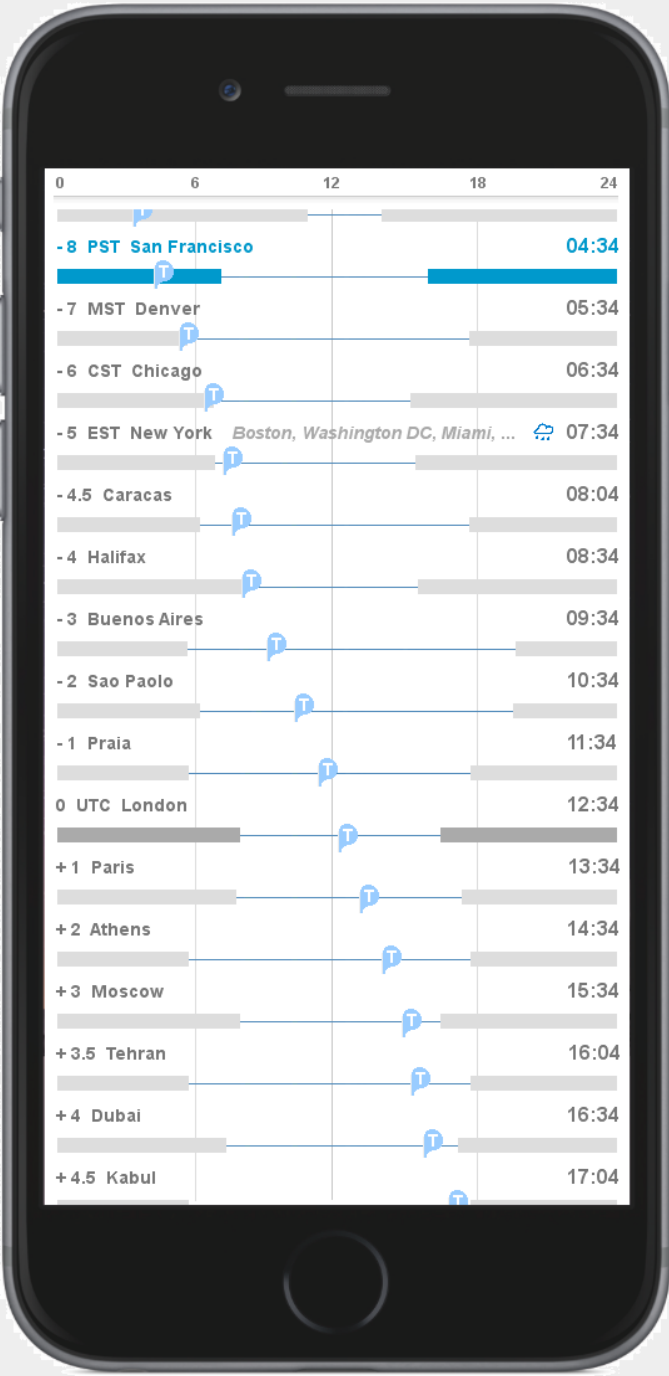

San Francisco

3 hours later..

San Francisco

4 hours later..

San Francisco

5 hours later..

San Francisco

5 hours later..

San Francisco

5 hours later..

San Francisco

5 hours later..

San Francisco

5 hours later..

San Francisco

5 hours later..

San Francisco

5 hours later..

San Francisco

5 hours later..

San Francisco

As if showing only the edge of a giant wheel, the view scrolls back to the point of the initial view.

San Francisco

This sequence will show the relative view, where the time marker is fixed and the zones float.