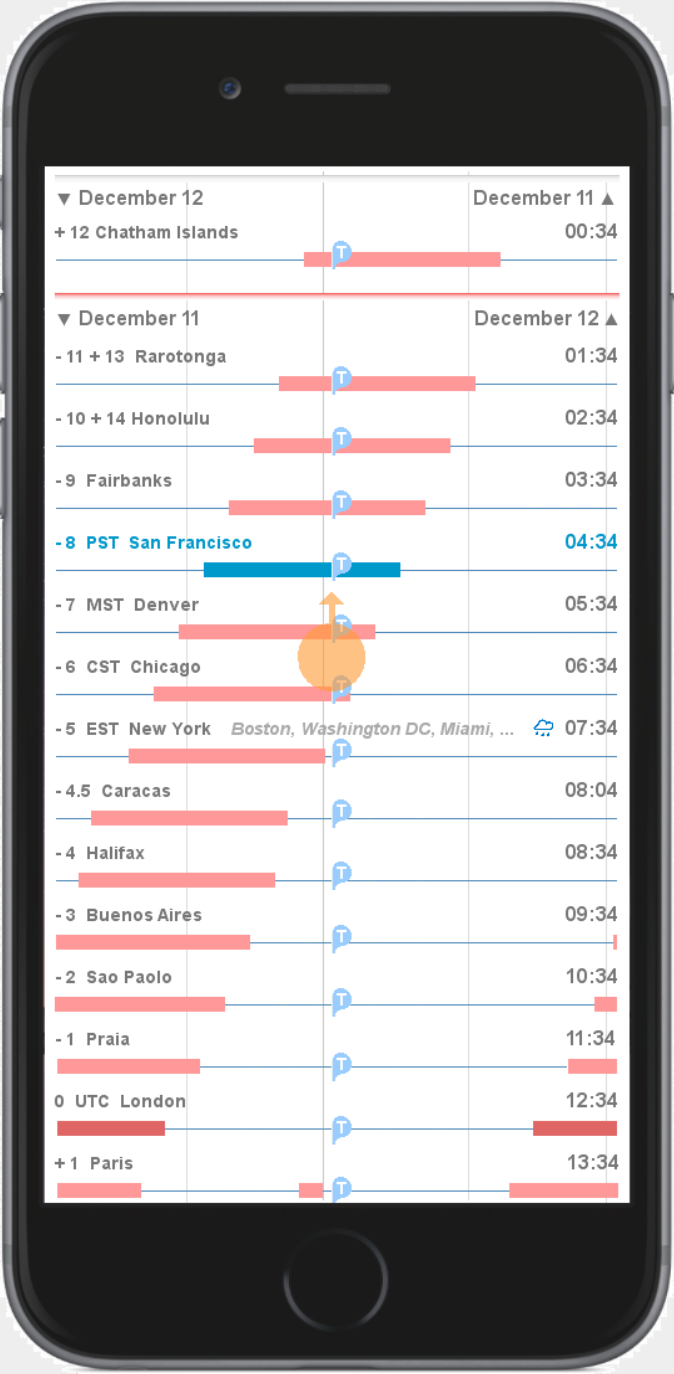

San Francisco

5 hours later..

San Francisco

5 hours later..

San Francisco

As if showing only the edge of a giant wheel, the view scrolls back to the point of the initial view.

San Francisco

This sequence will show the relative view, where the time marker is fixed and the zones float.

San Francisco

San Francisco

San Francisco

San Francisco

San Francisco

San Francisco

San Francisco

San Francisco

San Francisco

This sequence shows Relative Mode, set to display non-working hours in all zones. These can be defaulted to the hours shown, or set manually (as in no lunchtime meetings in Paris).

San Francisco