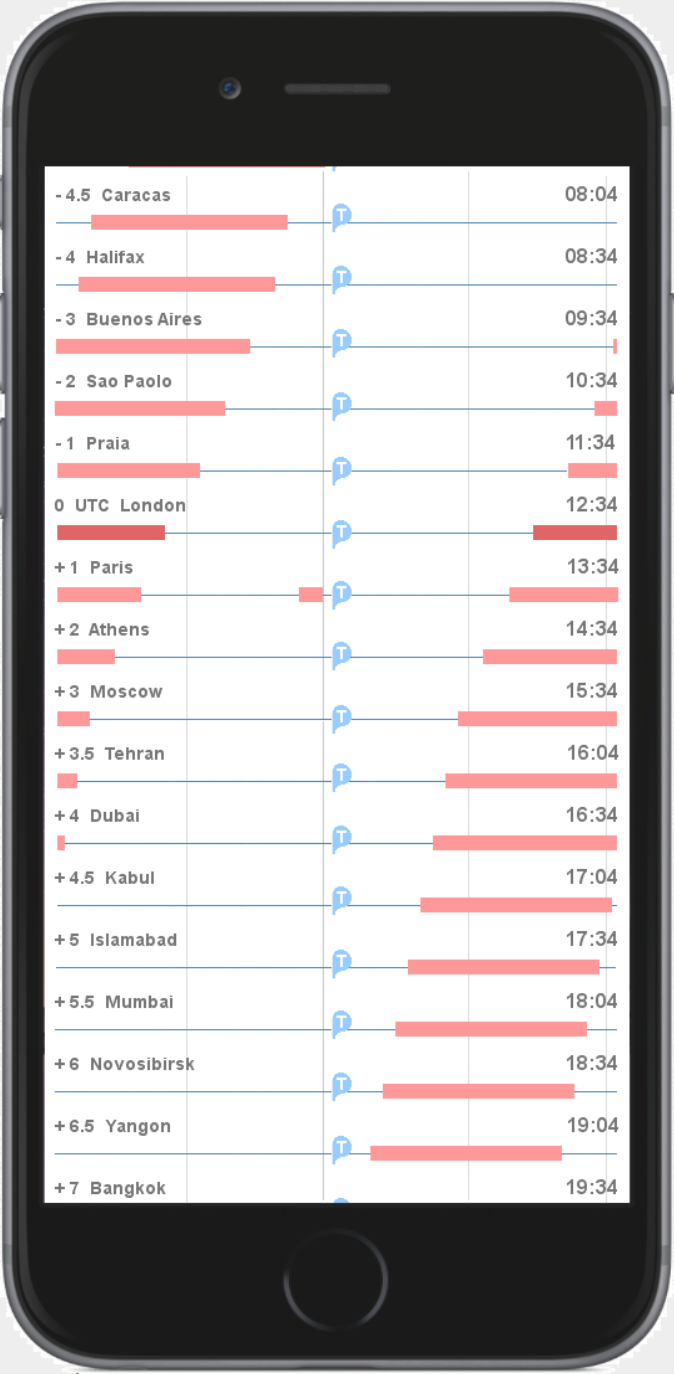

San Francisco

5 hours later..

San Francisco

5 hours later..

San Francisco

As if showing only the edge of a giant wheel, the view scrolls back to the point of the initial view.

San Francisco

This sequence will show the relative view, where the time marker is fixed and the zones float.

San Francisco

This sequence shows Relative Mode, set to display non-working hours in all zones. These can be defaulted to the hours shown, or set manually (as in no lunchtime meetings in Paris).

San Francisco

San Francisco

San Francisco

San Francisco

San Francisco

San Francisco

San Francisco

San Francisco

San Francisco