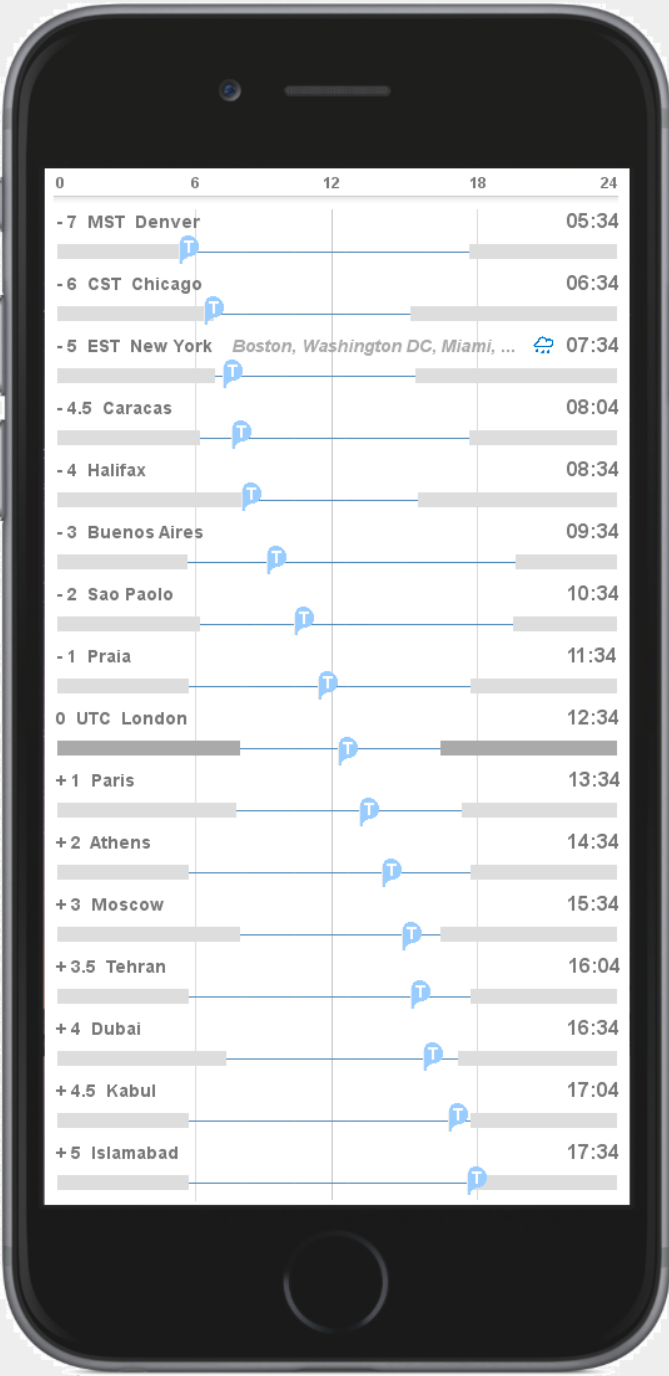

San Francisco

3 hours later..

San Francisco

4 hours later..

San Francisco

5 hours later..

San Francisco

5 hours later..

San Francisco

5 hours later..

San Francisco

5 hours later..

San Francisco

5 hours later..

San Francisco

5 hours later..

San Francisco

5 hours later..

San Francisco

5 hours later..

San Francisco

As if showing only the edge of a giant wheel, the view scrolls back to the point of the initial view.

San Francisco

This sequence will show the relative view, where the time marker is fixed and the zones float.