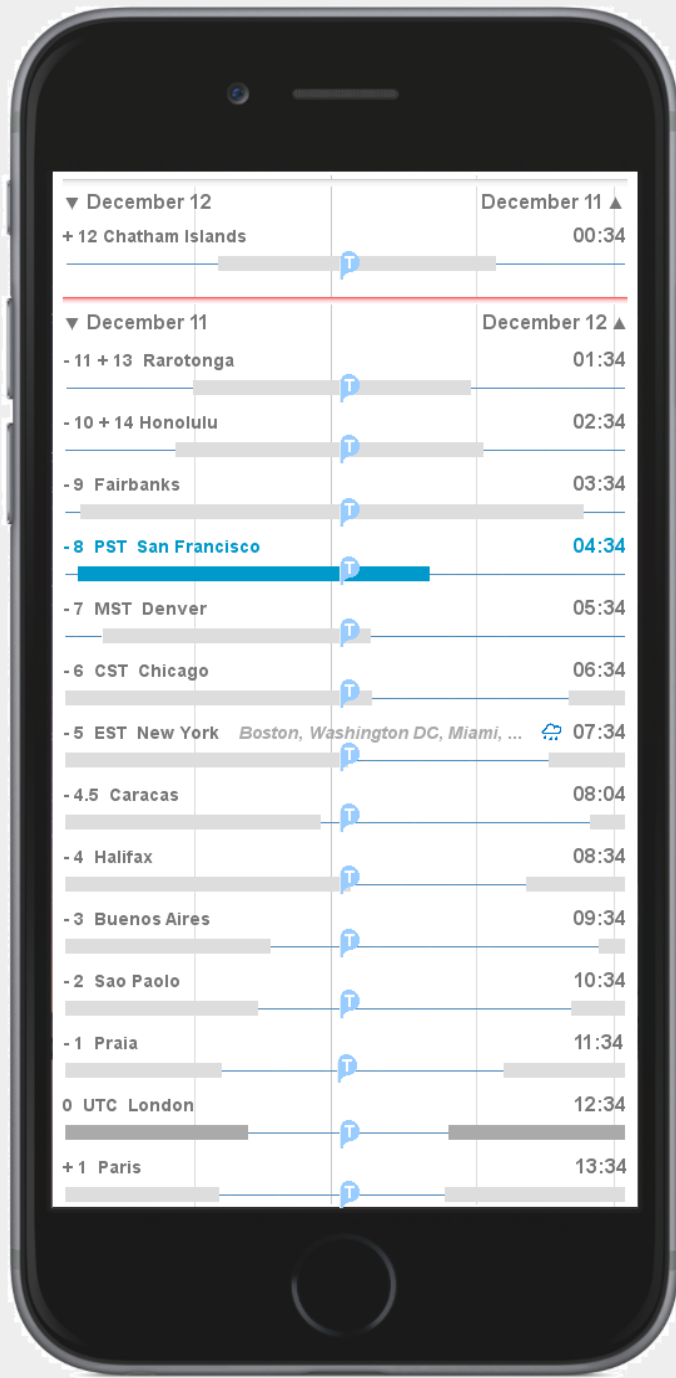

San Francisco

5 hours later..

San Francisco

5 hours later..

San Francisco

5 hours later..

San Francisco

5 hours later..

San Francisco

5 hours later..

San Francisco

5 hours later..

San Francisco

5 hours later...

San Francisco

5 hours later..

San Francisco

5 hours later..

San Francisco

5 hours later..

San Francisco

As if showing only the edge of a giant wheel, the view scrolls back to the point of the initial view.

San Francisco

This sequence will show the relative view, where the time marker is fixed and the zones float.

San Francisco

San Francisco

San Francisco

San Francisco

San Francisco

San Francisco

San Francisco

San Francisco