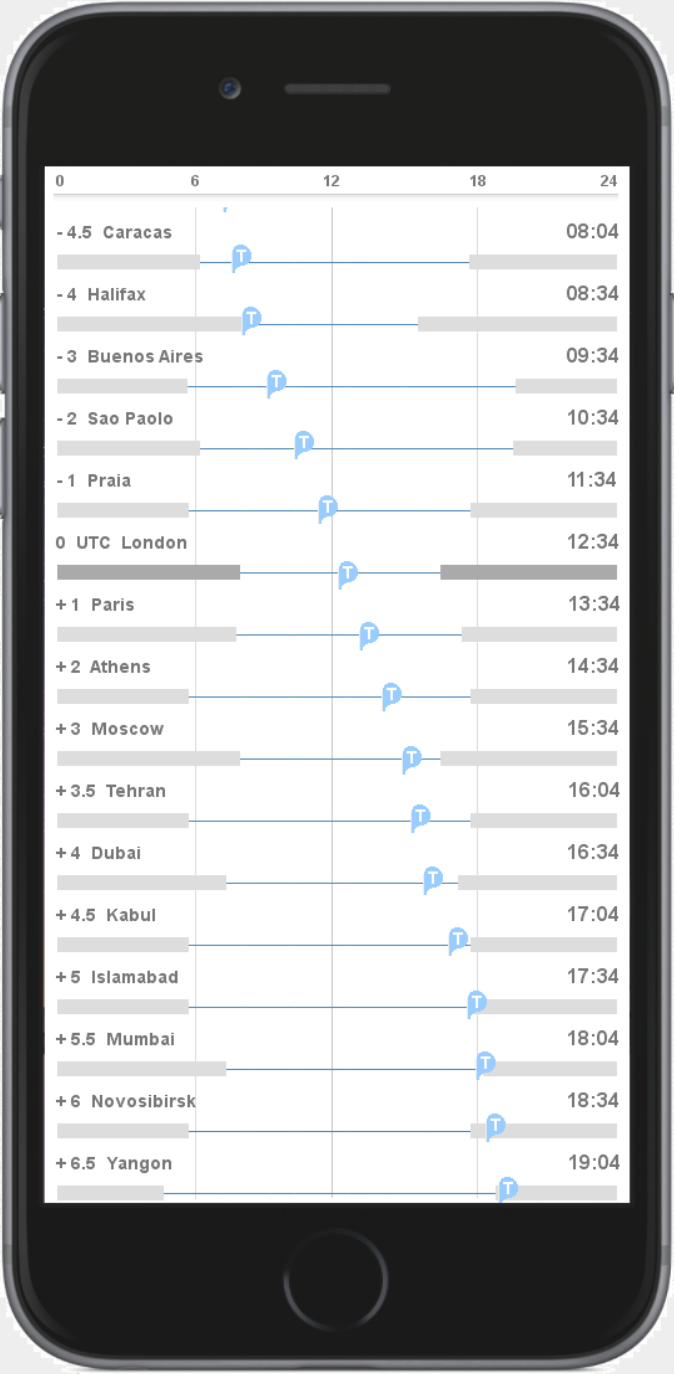

San Francisco

5 hours later..

San Francisco

5 hours later..

San Francisco

5 hours later..

San Francisco

5 hours later..

San Francisco

5 hours later..

San Francisco

5 hours later..

San Francisco

As if showing only the edge of a giant wheel, the view scrolls back to the point of the initial view.

San Francisco

This sequence will show the relative view, where the time marker is fixed and the zones float.