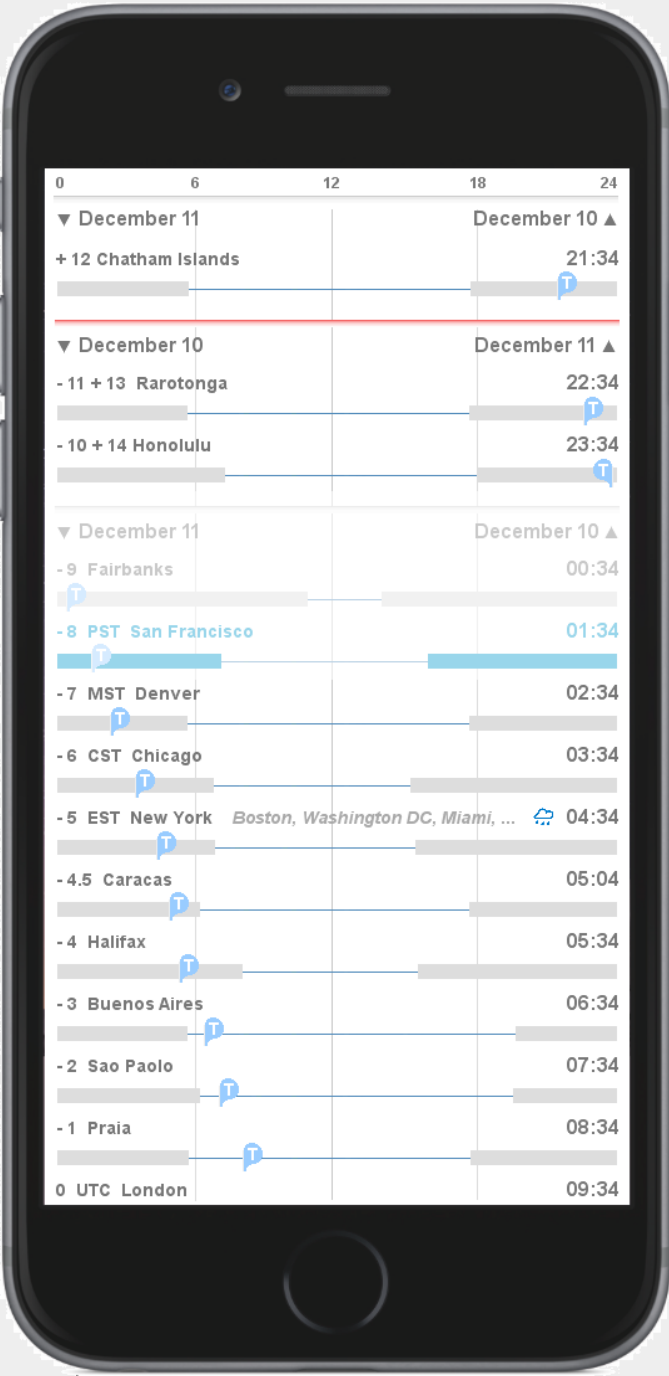

San Francisco

December 10, 11:34 PM, in San Francisco

This is the Absolute View, where local zones align to the time scale and the actual Time indicator floats. Shaded bars indicate darkness.

Note how daylight duration varies with latitude.

The PST zone transitions from December 10 to December 11...

San Francisco

30 minutes later...

The PST zone transitions from December 10 to December 11...

San Francisco

40 minutes later..

San Francisco

50 minutes later...

San Francisco

1 hour later...

San Francisco

1 hour later...

San Francisco

1 hour later...

San Francisco

1 hour later..

San Francisco

2 hours later..

San Francisco

2 hours later..

San Francisco

2 hours later..

San Francisco

2 hours later..