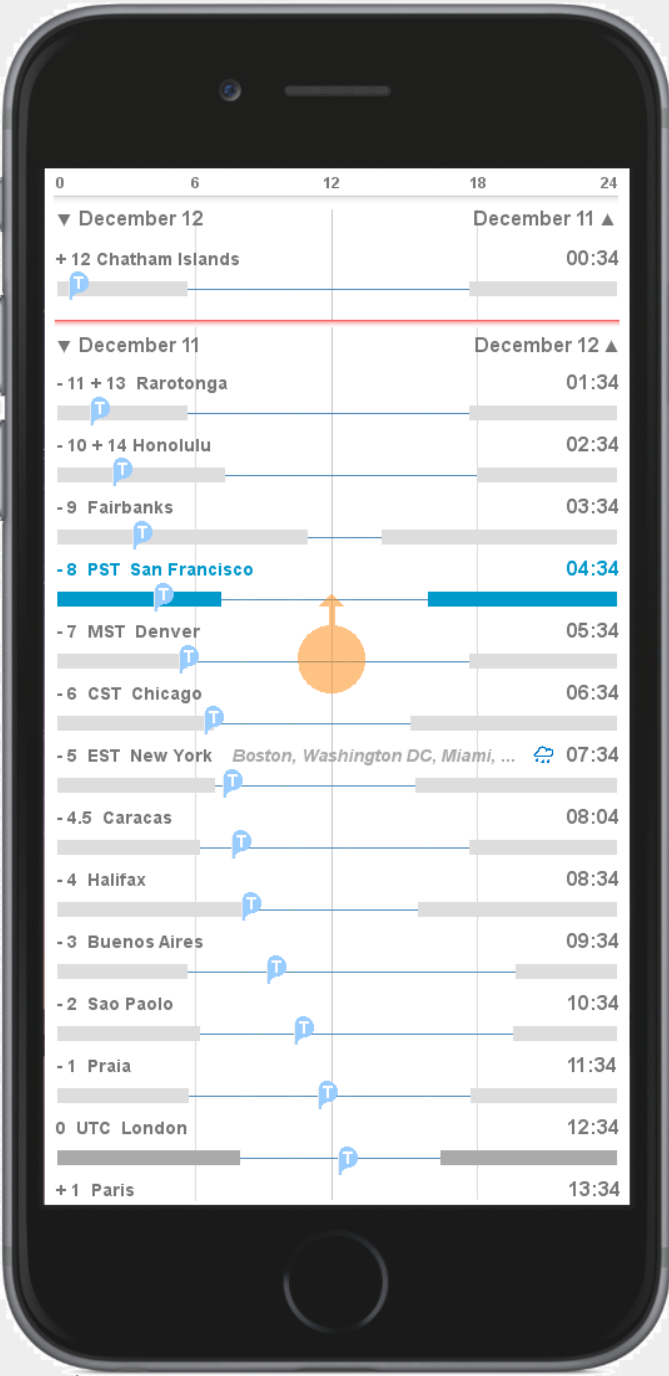

San Francisco

3 hours later..

San Francisco

4 hours later..

San Francisco

5 hours later..

San Francisco

5 hours later..

San Francisco

5 hours later..

San Francisco

5 hours later..

San Francisco

5 hours later..

San Francisco

5 hours later..

San Francisco

5 hours later..

San Francisco

5 hours later..

San Francisco

As if showing only the edge of a giant wheel, the view scrolls back to the point of the initial view.

San Francisco

This sequence will show the relative view, where the time marker is fixed and the zones float.