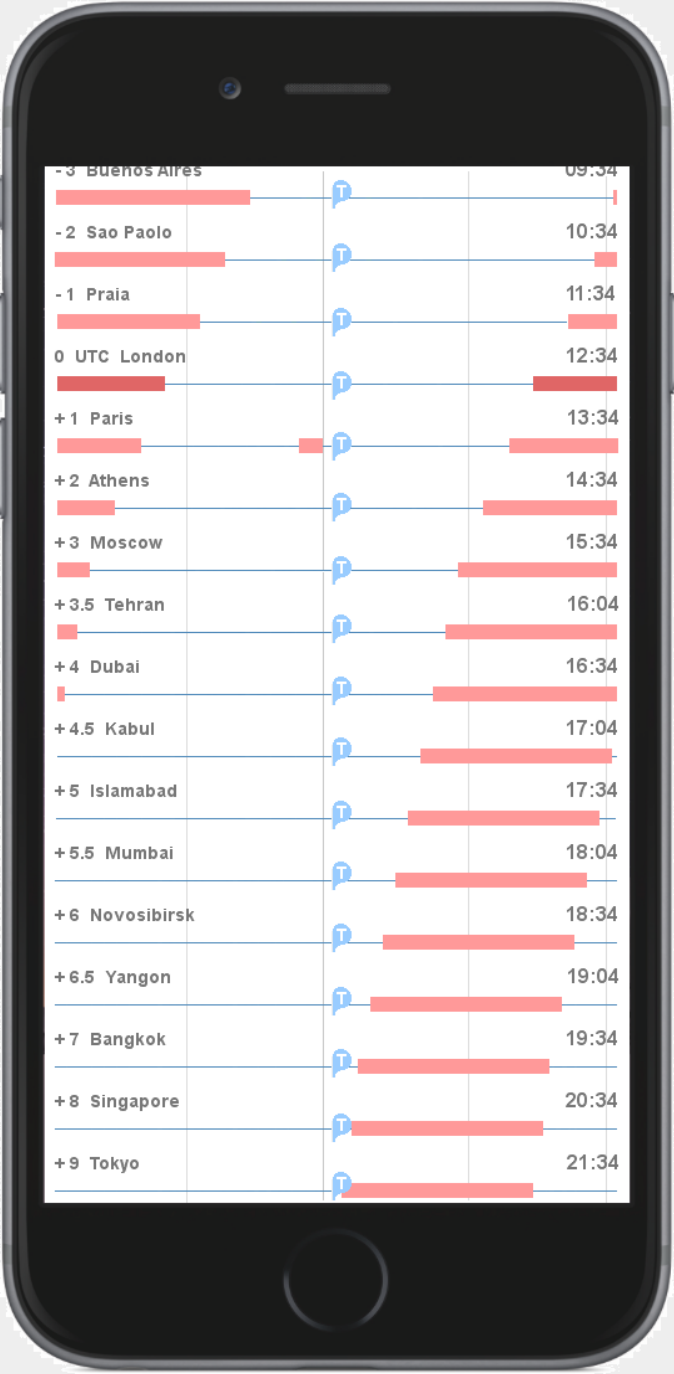

San Francisco

5 hours later..

San Francisco

5 hours later..

San Francisco

As if showing only the edge of a giant wheel, the view scrolls back to the point of the initial view.

San Francisco

This sequence will show the relative view, where the time marker is fixed and the zones float.

San Francisco

This sequence shows Relative Mode, set to display non-working hours in all zones. These can be defaulted to the hours shown, or set manually (as in no lunchtime meetings in Paris).

San Francisco

San Francisco

San Francisco

San Francisco

San Francisco

San Francisco

San Francisco

San Francisco

San Francisco