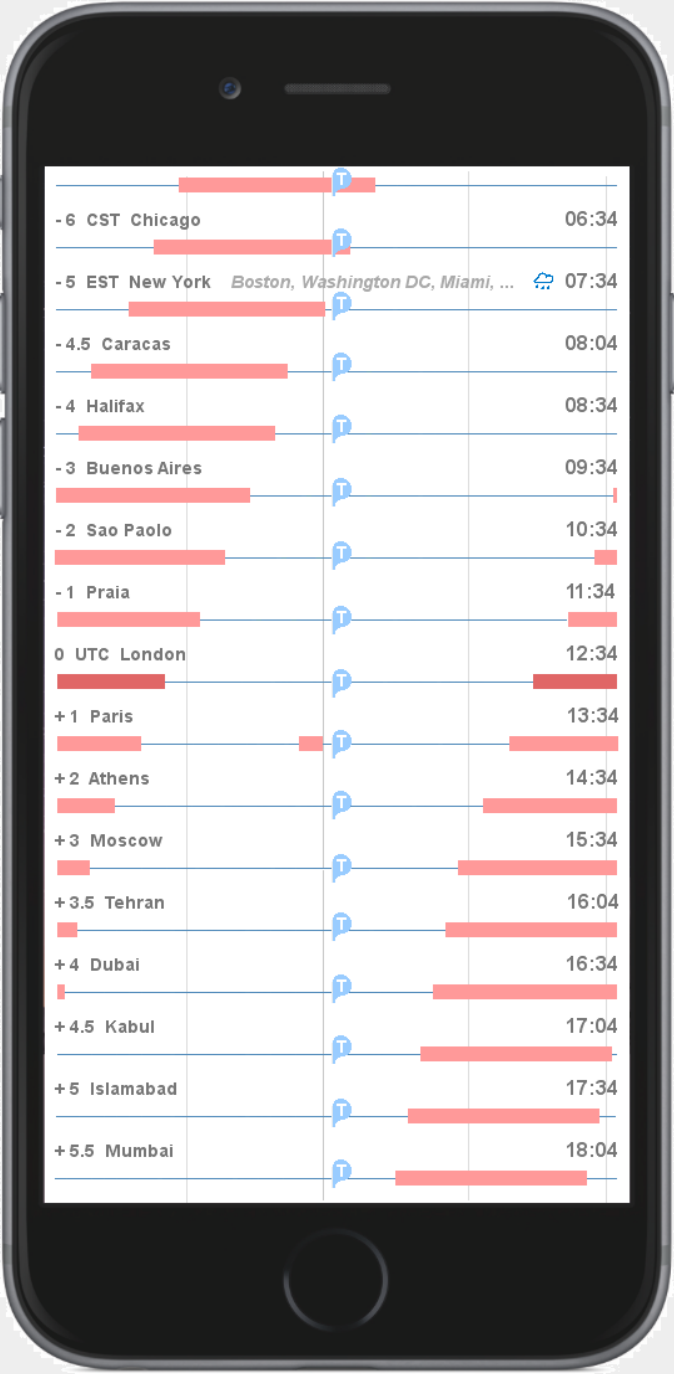

San Francisco

5 hours later..

San Francisco

5 hours later..

San Francisco

As if showing only the edge of a giant wheel, the view scrolls back to the point of the initial view.

San Francisco

This sequence will show the relative view, where the time marker is fixed and the zones float.

San Francisco

This sequence shows Relative Mode, set to display non-working hours in all zones. These can be defaulted to the hours shown, or set manually (as in no lunchtime meetings in Paris).

San Francisco

San Francisco

San Francisco

San Francisco

San Francisco

San Francisco

San Francisco

San Francisco

San Francisco