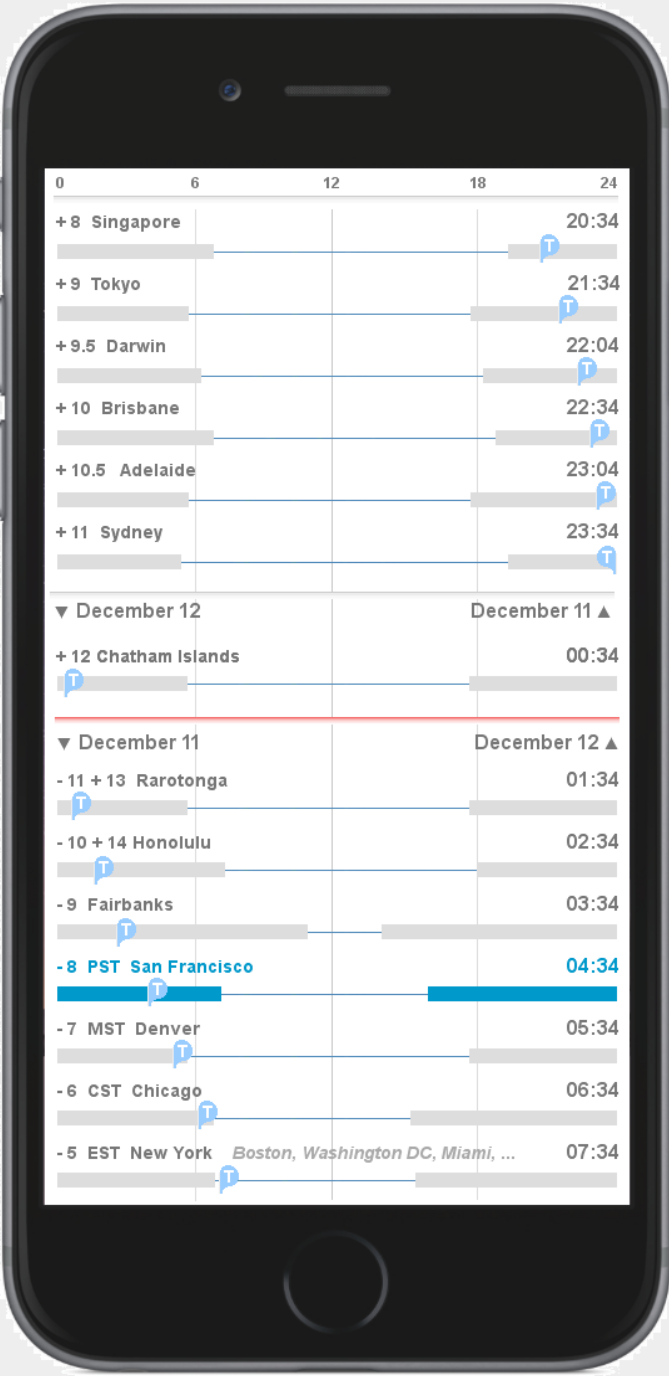

San Francisco

5 hours later..

San Francisco

5 hours later..

San Francisco

5 hours later..

San Francisco

5 hours later..

San Francisco

5 hours later..

San Francisco

5 hours later..

San Francisco

5 hours later...

San Francisco

5 hours later..

San Francisco

5 hours later..

San Francisco

5 hours later..

San Francisco

As if showing only the edge of a giant wheel, the view scrolls back to the point of the initial view.

San Francisco

This sequence will show the relative view, where the time marker is fixed and the zones float.