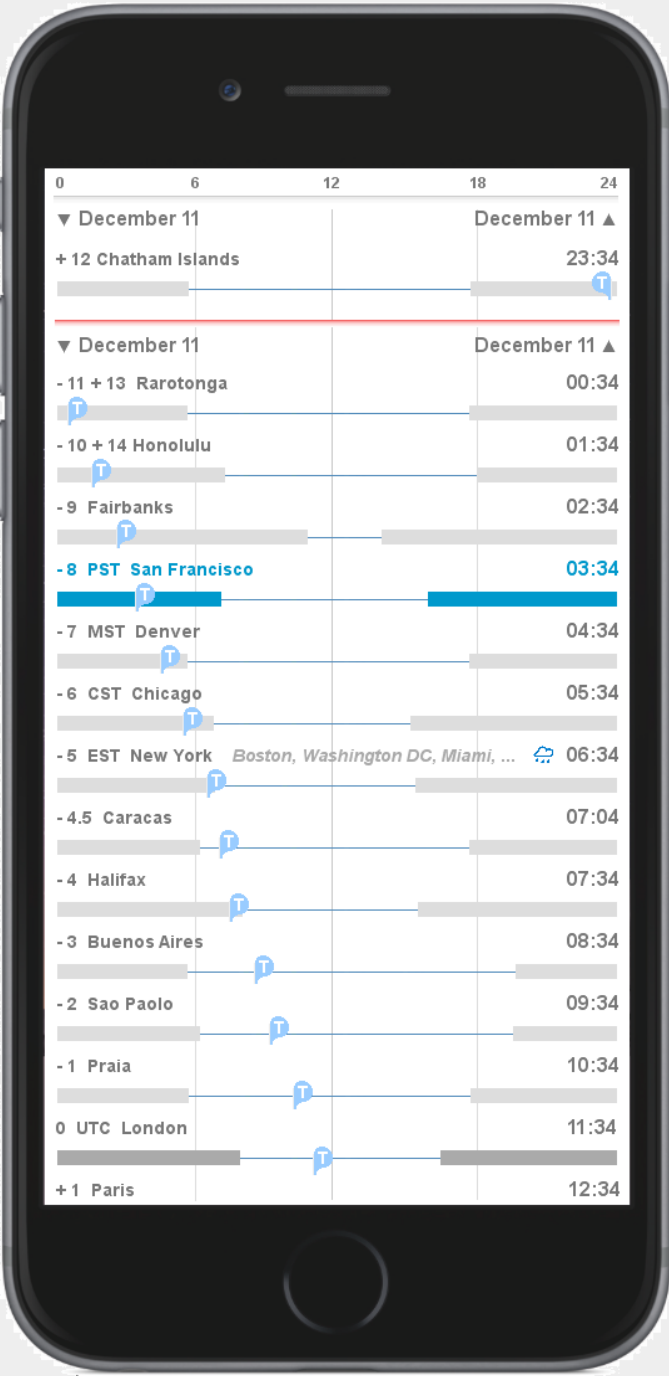

The PST zone transitions from December 10 to December 11...

San Francisco

30 minutes later...

The PST zone transitions from December 10 to December 11...

San Francisco

40 minutes later..

San Francisco

50 minutes later...

San Francisco

2 hours later..

San Francisco

2 hours later..

San Francisco

2 hours later..

San Francisco

2 hours later..

San Francisco

3 hours later..

San Francisco

4 hours later..

San Francisco

5 hours later..

San Francisco

5 hours later..

San Francisco

5 hours later..

San Francisco

5 hours later..

San Francisco

As if showing only the edge of a giant wheel, the view scrolls back to the point of the initial view.

San Francisco

This sequence will show the relative view, where the time marker is fixed and the zones float.