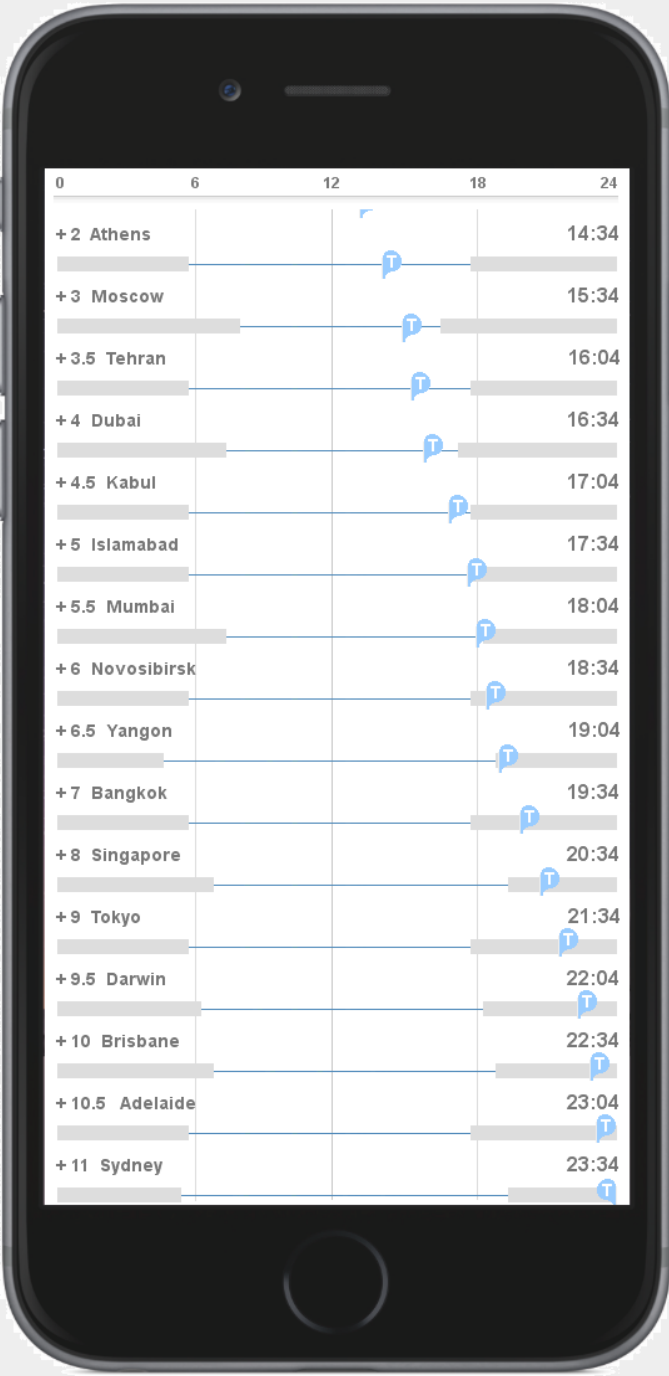

San Francisco

5 hours later..

San Francisco

5 hours later..

San Francisco

5 hours later..

San Francisco

5 hours later..

San Francisco

5 hours later..

San Francisco

5 hours later..

San Francisco

5 hours later...

San Francisco

5 hours later..

San Francisco

5 hours later..

San Francisco

5 hours later..

San Francisco

As if showing only the edge of a giant wheel, the view scrolls back to the point of the initial view.

San Francisco

This sequence will show the relative view, where the time marker is fixed and the zones float.