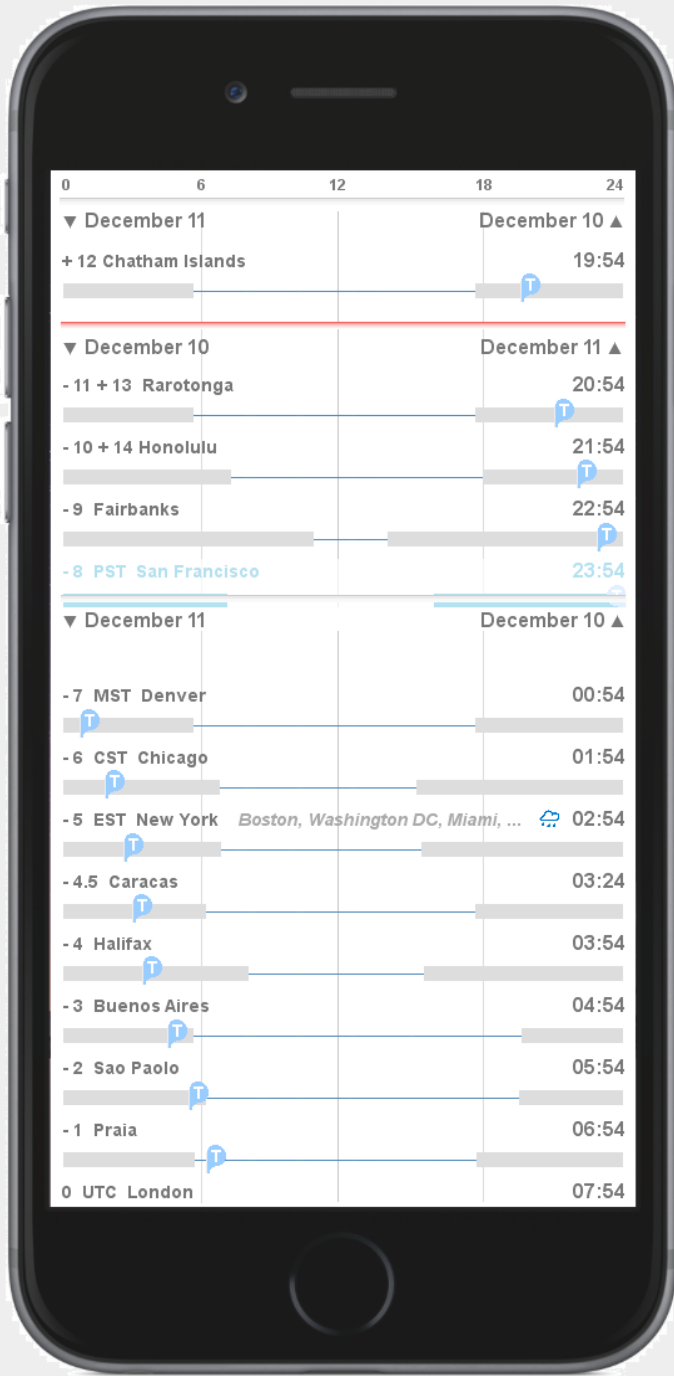

Circadian is a global timezone clock for iPhone and Watch devices.

It displays local time both numerically and visually for all world timezones, with a unique capability for contextual comparison, compact display of local conditions, and ability to identify convenient global meeting times.

San Francisco

December 10, 11:34 PM, in San Francisco

This is the Absolute View, where local zones align to the time scale and the actual Time indicator floats. Shaded bars indicate darkness.

Note how daylight duration varies with latitude.

San Francisco

10 minutes later...

San Francisco

20 minutes later..

San Francisco

30 minutes later...

The PST zone transitions from December 10 to December 11...

San Francisco

30 minutes later...

The PST zone transitions from December 10 to December 11...

San Francisco

30 minutes later...

The PST zone transitions from December 10 to December 11...

San Francisco

30 minutes later...