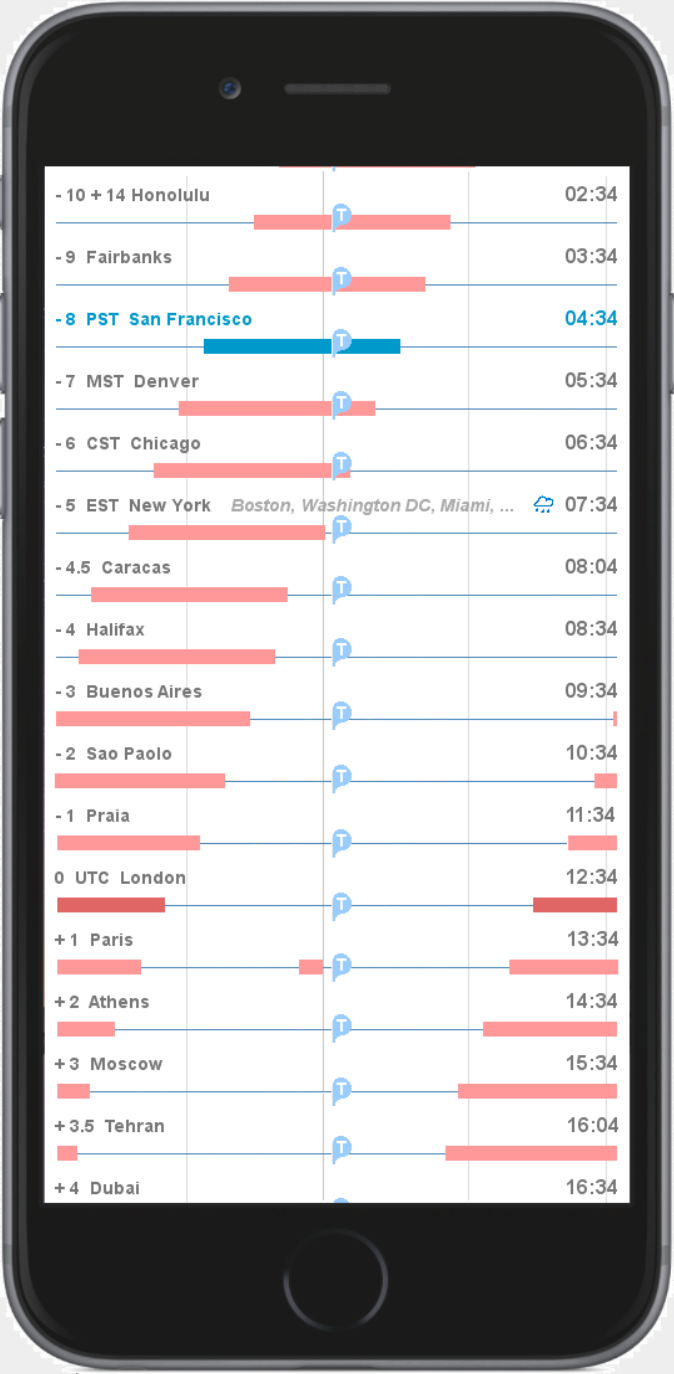

San Francisco

5 hours later..

San Francisco

5 hours later..

San Francisco

As if showing only the edge of a giant wheel, the view scrolls back to the point of the initial view.

San Francisco

This sequence will show the relative view, where the time marker is fixed and the zones float.

San Francisco

San Francisco

San Francisco

San Francisco

San Francisco

San Francisco

San Francisco

San Francisco

San Francisco

This sequence shows Relative Mode, set to display non-working hours in all zones. These can be defaulted to the hours shown, or set manually (as in no lunchtime meetings in Paris).

San Francisco