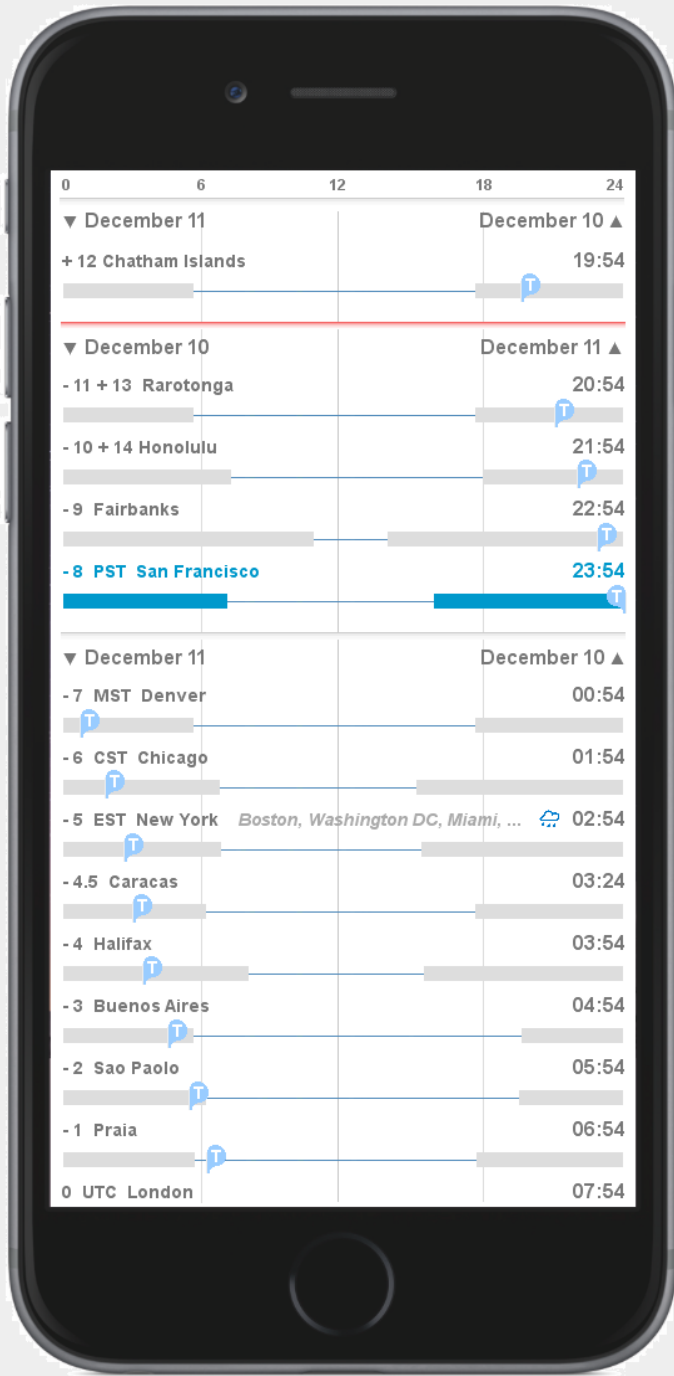

Circadian is a global timezone clock for iPhone and Watch devices.

It displays local time both numerically and visually for all world timezones, with a unique capability for contextual comparison, compact display of local conditions, and ability to identify convenient global meeting times.

San Francisco

December 10, 11:34 PM, in San Francisco

This is the Absolute View, where local zones align to the time scale and the actual Time indicator floats. Shaded bars indicate darkness.

Note how daylight duration varies with latitude.

San Francisco

10 minutes later...

San Francisco

20 minutes later..

San Francisco

30 minutes later...

The PST zone transitions from December 10 to December 11...

San Francisco

30 minutes later...

The PST zone transitions from December 10 to December 11...

San Francisco

30 minutes later...

The PST zone transitions from December 10 to December 11...

San Francisco

30 minutes later...