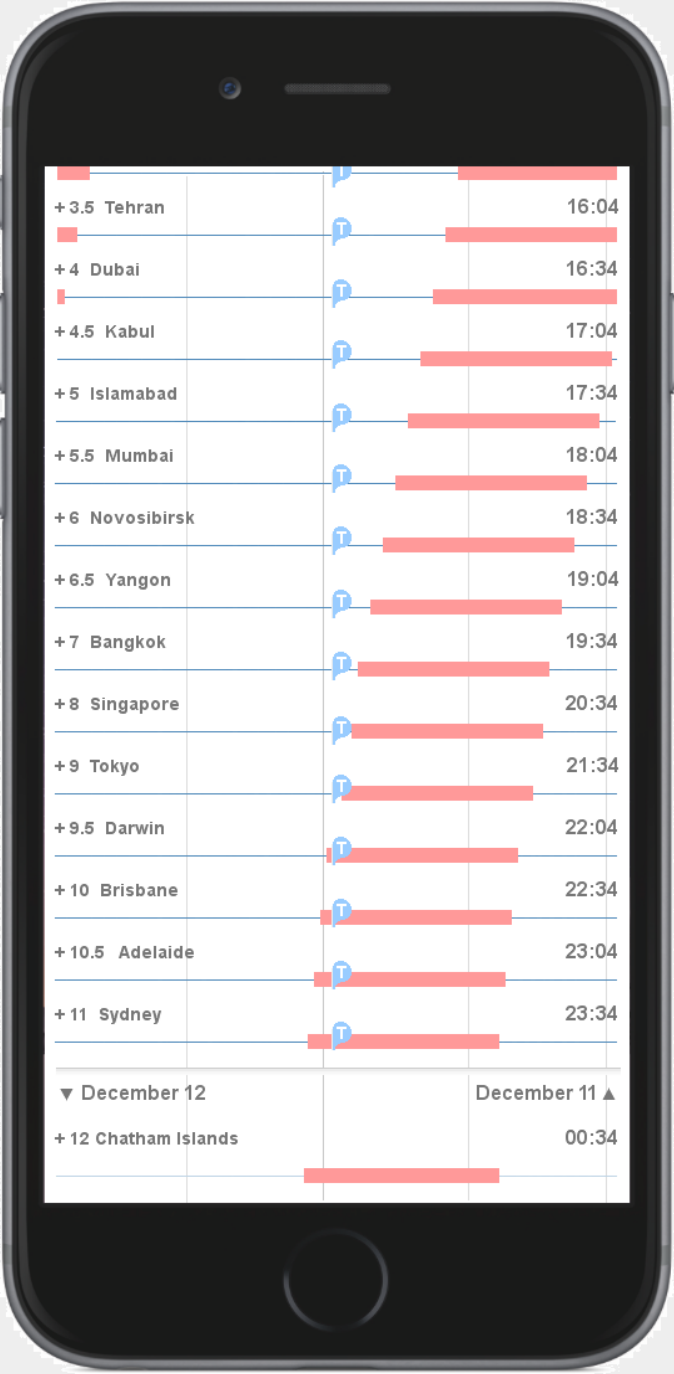

San Francisco

5 hours later..

San Francisco

5 hours later..

San Francisco

As if showing only the edge of a giant wheel, the view scrolls back to the point of the initial view.

San Francisco

This sequence will show the relative view, where the time marker is fixed and the zones float.

San Francisco

This sequence shows Relative Mode, set to display non-working hours in all zones. These can be defaulted to the hours shown, or set manually (as in no lunchtime meetings in Paris).

San Francisco

San Francisco

San Francisco

San Francisco

San Francisco

San Francisco

San Francisco

San Francisco

San Francisco