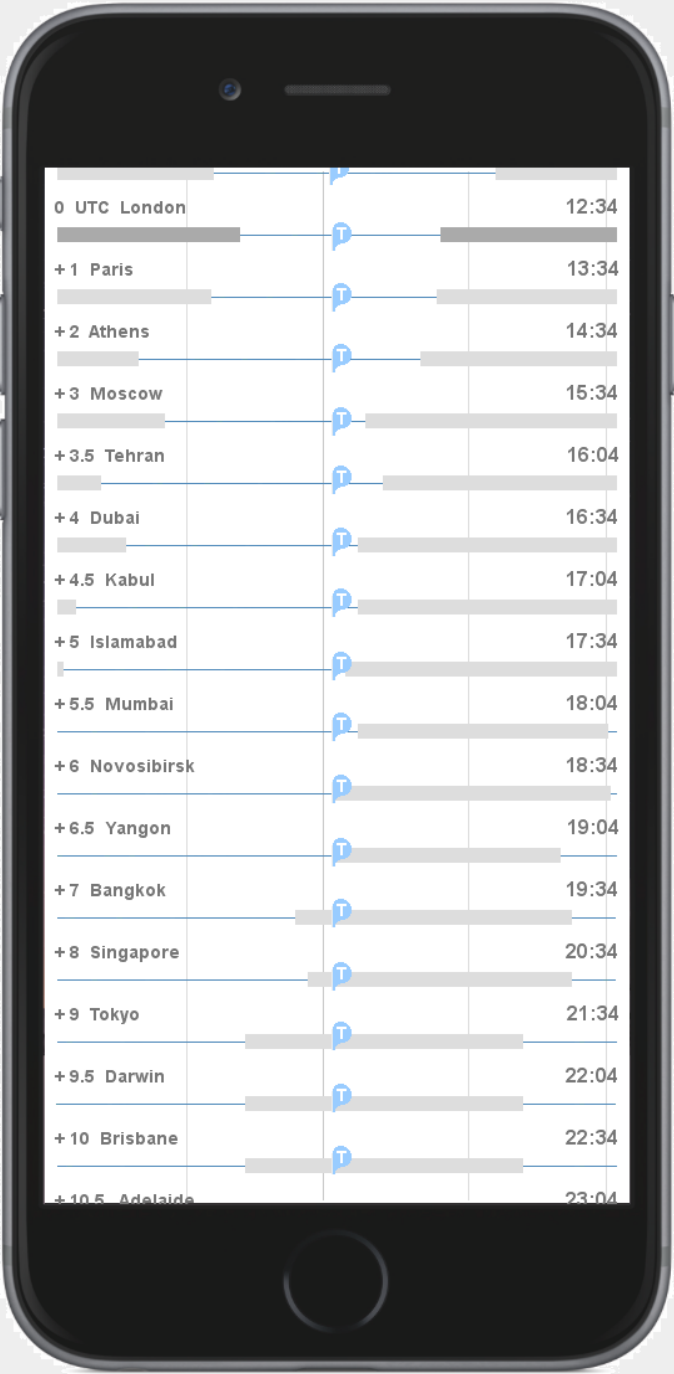

San Francisco

5 hours later..

San Francisco

5 hours later..

San Francisco

As if showing only the edge of a giant wheel, the view scrolls back to the point of the initial view.

San Francisco

This sequence will show the relative view, where the time marker is fixed and the zones float.

San Francisco

San Francisco

San Francisco

San Francisco

San Francisco

San Francisco

San Francisco

San Francisco

San Francisco

This sequence shows Relative Mode, set to display non-working hours in all zones. These can be defaulted to the hours shown, or set manually (as in no lunchtime meetings in Paris).

San Francisco