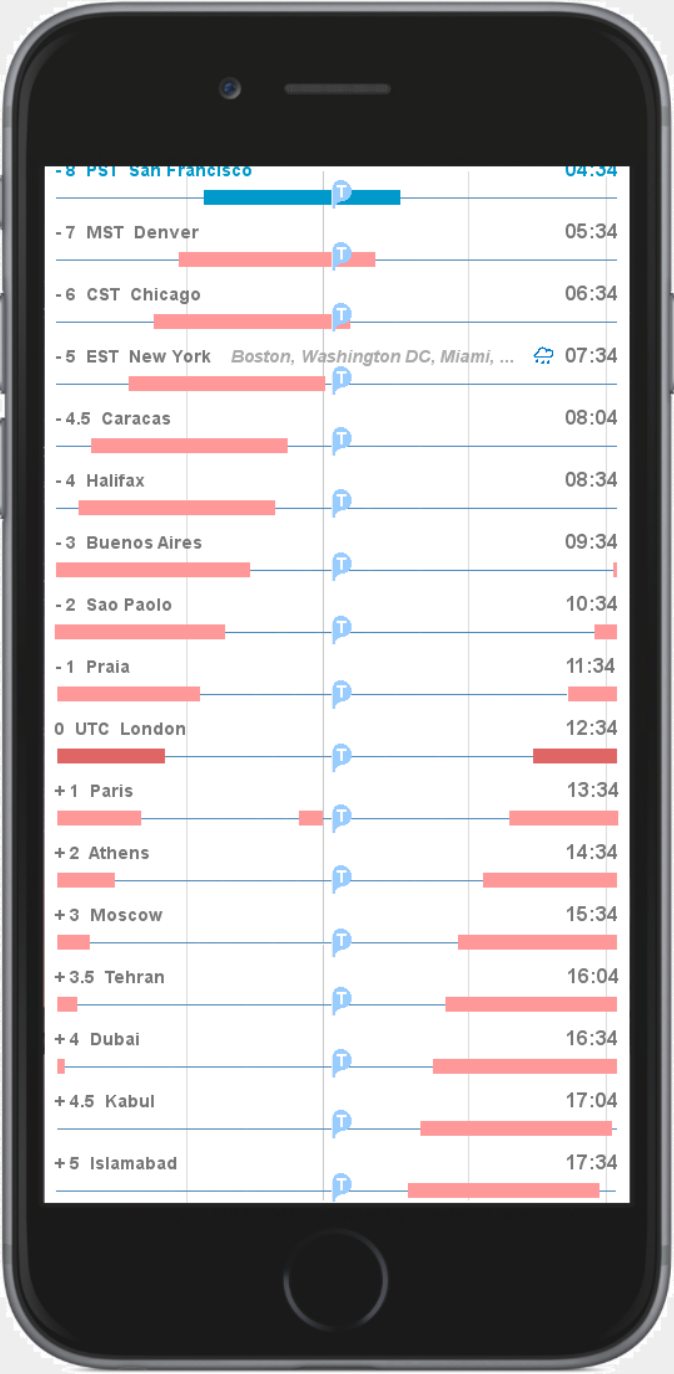

San Francisco

5 hours later..

San Francisco

5 hours later..

San Francisco

As if showing only the edge of a giant wheel, the view scrolls back to the point of the initial view.

San Francisco

This sequence will show the relative view, where the time marker is fixed and the zones float.

San Francisco

This sequence shows Relative Mode, set to display non-working hours in all zones. These can be defaulted to the hours shown, or set manually (as in no lunchtime meetings in Paris).

San Francisco

San Francisco

San Francisco

San Francisco

San Francisco

San Francisco

San Francisco

San Francisco

San Francisco