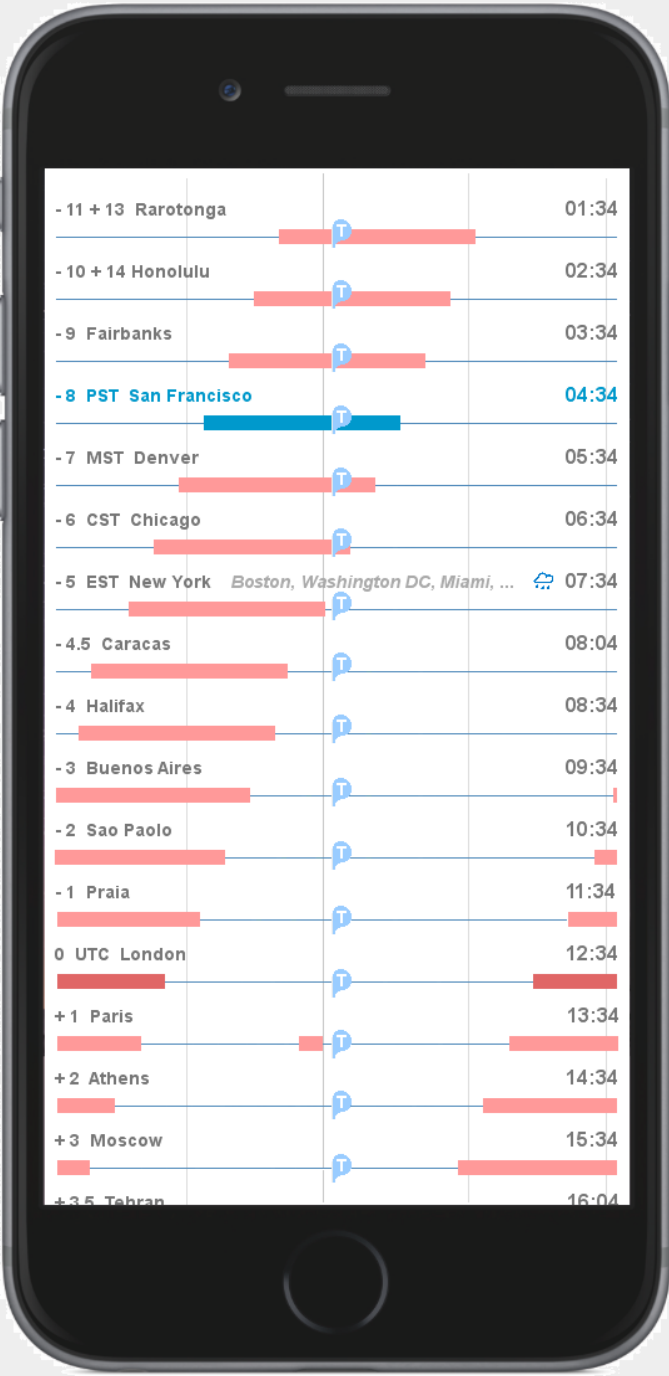

San Francisco

5 hours later..

San Francisco

5 hours later..

San Francisco

As if showing only the edge of a giant wheel, the view scrolls back to the point of the initial view.

San Francisco

This sequence will show the relative view, where the time marker is fixed and the zones float.

San Francisco

San Francisco

San Francisco

San Francisco

San Francisco

San Francisco

San Francisco

San Francisco

San Francisco

This sequence shows Relative Mode, set to display non-working hours in all zones. These can be defaulted to the hours shown, or set manually (as in no lunchtime meetings in Paris).

San Francisco