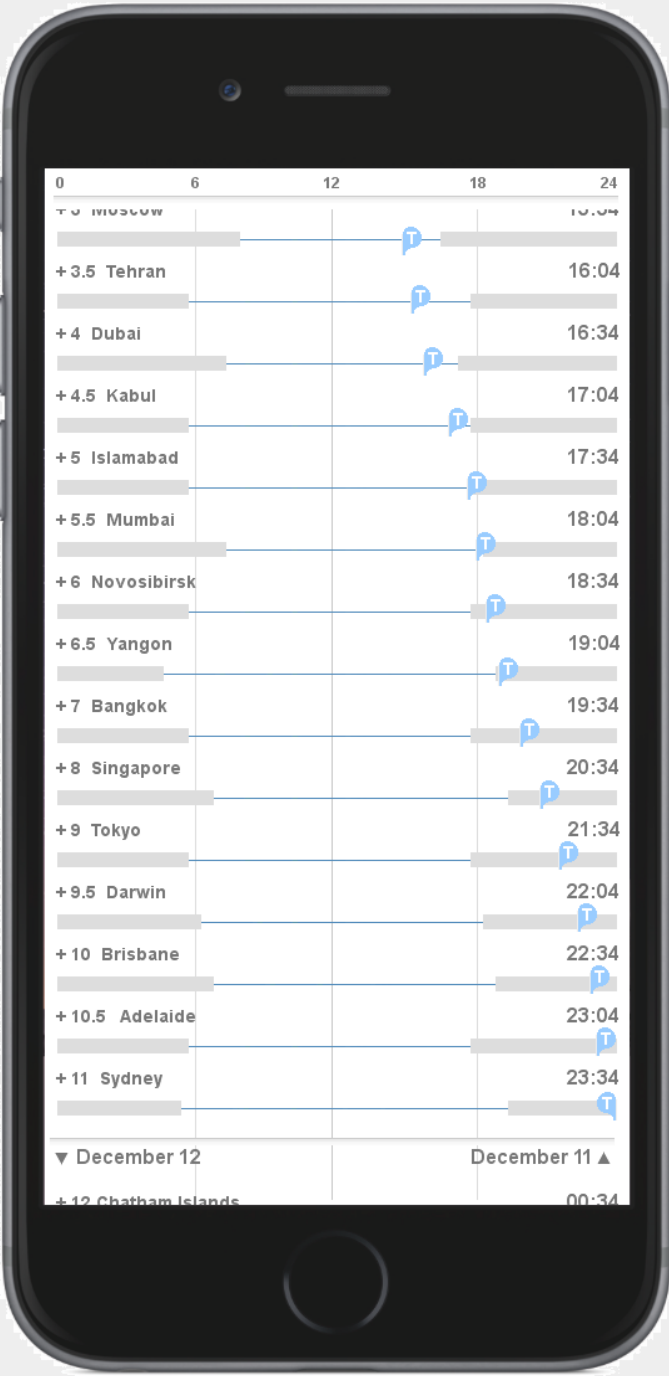

San Francisco

5 hours later..

San Francisco

5 hours later..

San Francisco

5 hours later..

San Francisco

5 hours later..

San Francisco

5 hours later..

San Francisco

5 hours later..

San Francisco

5 hours later...

San Francisco

5 hours later..

San Francisco

5 hours later..

San Francisco

5 hours later..

San Francisco

As if showing only the edge of a giant wheel, the view scrolls back to the point of the initial view.

San Francisco

This sequence will show the relative view, where the time marker is fixed and the zones float.