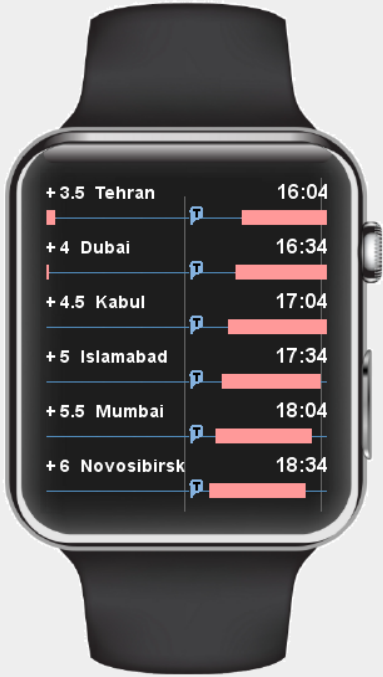

San Francisco

This sequence shows Relative Mode, set to display non-working hours in all zones. These can be defaulted to the hours shown, or set manually (as in no lunchtime meetings in Paris).

San Francisco

San Francisco

San Francisco

San Francisco

San Francisco

San Francisco

San Francisco

San Francisco

San Francisco