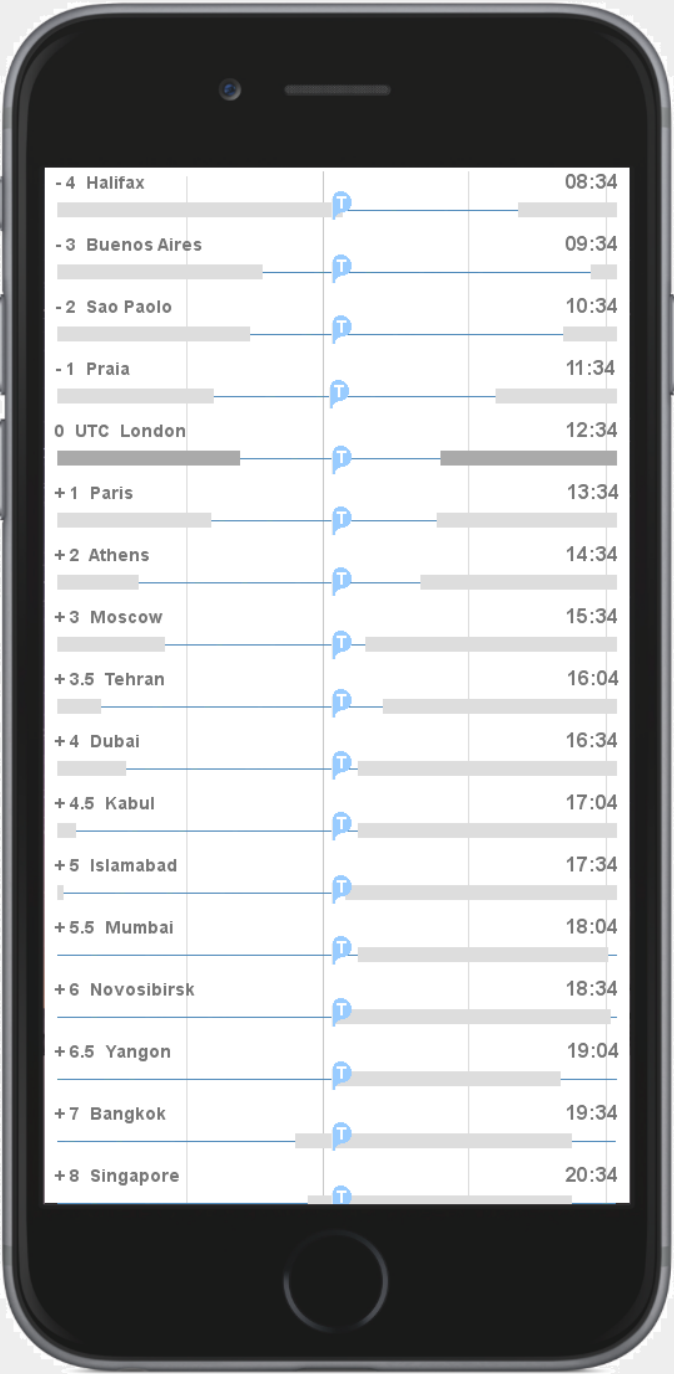

San Francisco

5 hours later..

San Francisco

5 hours later..

San Francisco

5 hours later...

San Francisco

5 hours later..

San Francisco

5 hours later..

San Francisco

5 hours later..

San Francisco

As if showing only the edge of a giant wheel, the view scrolls back to the point of the initial view.

San Francisco

This sequence will show the relative view, where the time marker is fixed and the zones float.

San Francisco

San Francisco

San Francisco

San Francisco

San Francisco

San Francisco

San Francisco

San Francisco