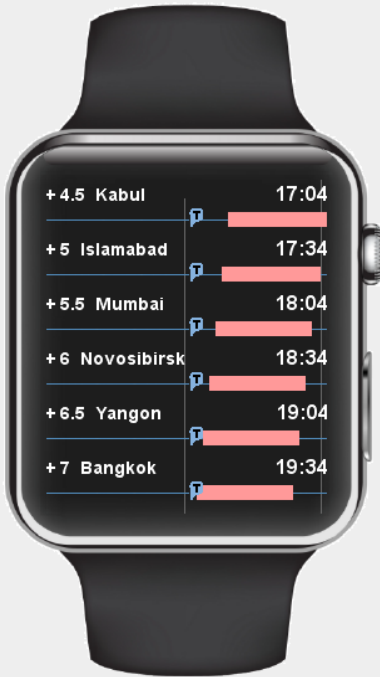

San Francisco

This sequence shows Relative Mode, set to display non-working hours in all zones. These can be defaulted to the hours shown, or set manually (as in no lunchtime meetings in Paris).

San Francisco

San Francisco

San Francisco

San Francisco

San Francisco

San Francisco

San Francisco

San Francisco

San Francisco