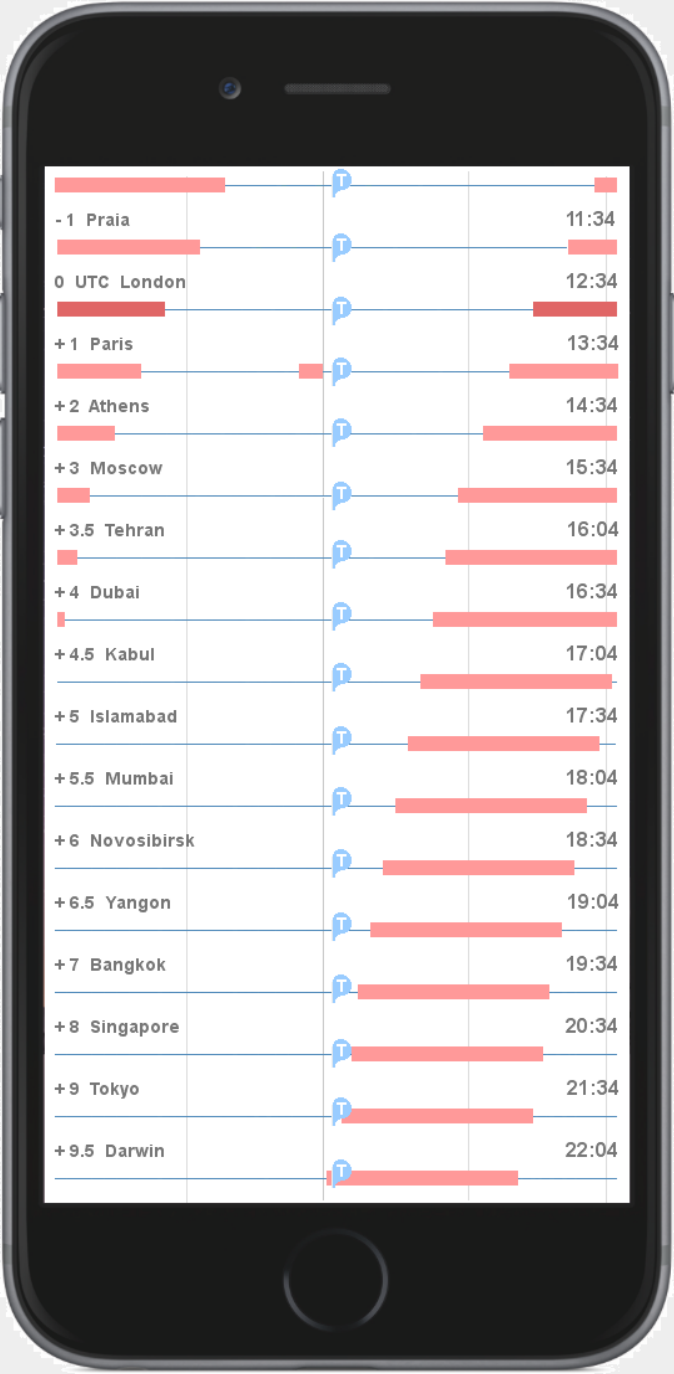

San Francisco

5 hours later..

San Francisco

5 hours later..

San Francisco

As if showing only the edge of a giant wheel, the view scrolls back to the point of the initial view.

San Francisco

This sequence will show the relative view, where the time marker is fixed and the zones float.

San Francisco

This sequence shows Relative Mode, set to display non-working hours in all zones. These can be defaulted to the hours shown, or set manually (as in no lunchtime meetings in Paris).

San Francisco

San Francisco

San Francisco

San Francisco

San Francisco

San Francisco

San Francisco

San Francisco

San Francisco