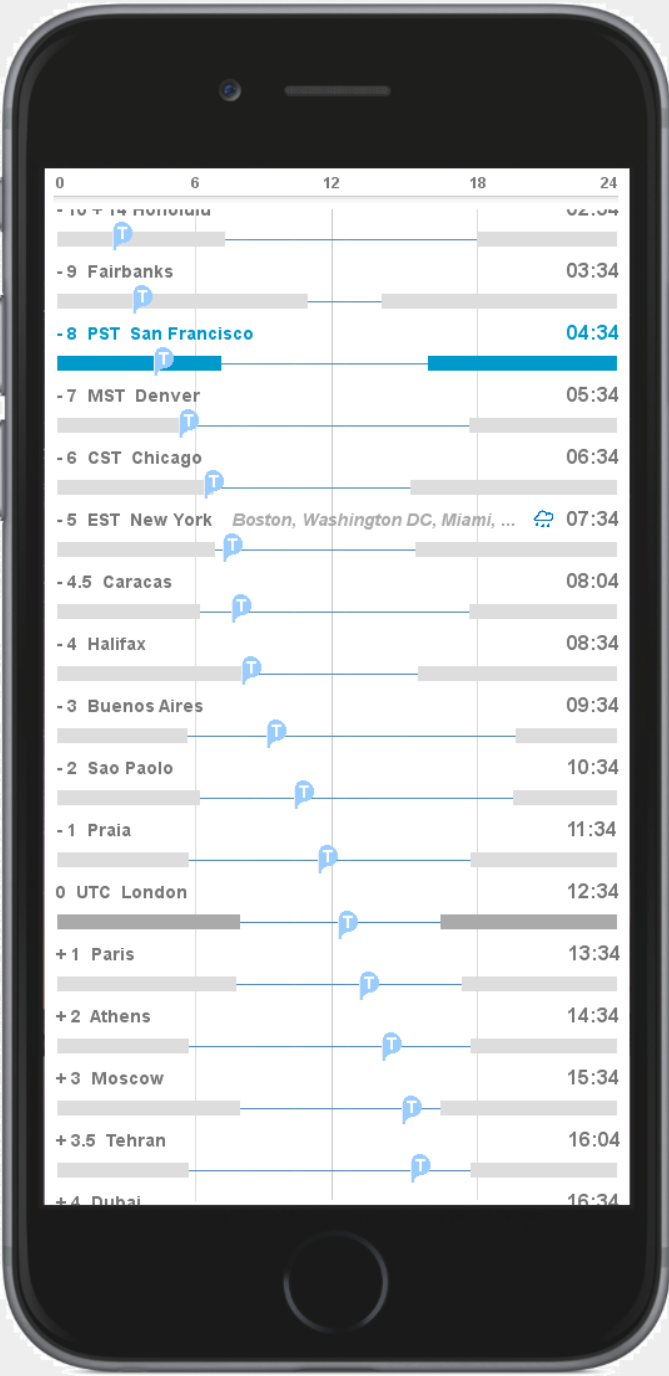

San Francisco

3 hours later..

San Francisco

4 hours later..

San Francisco

5 hours later..

San Francisco

5 hours later..

San Francisco

5 hours later..

San Francisco

5 hours later..

San Francisco

5 hours later..

San Francisco

5 hours later..

San Francisco

5 hours later..

San Francisco

5 hours later..

San Francisco

As if showing only the edge of a giant wheel, the view scrolls back to the point of the initial view.

San Francisco

This sequence will show the relative view, where the time marker is fixed and the zones float.