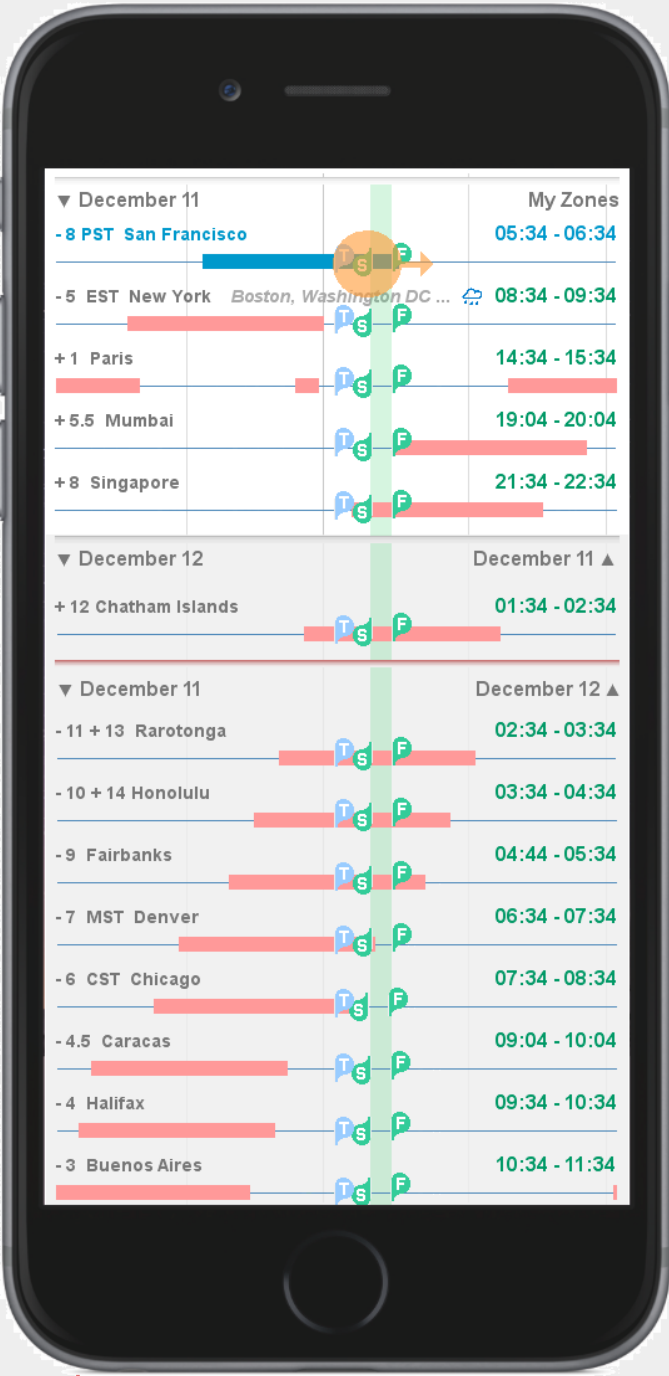

Favorite Zones at the top, typical of the zone distribution of SAP development centers.

It's impossible to schedule a meeting during the working hours of all sites, so let's minimize the pain to San Francisco by infringing a bit on Singapore and shortening the meeting to 30 minutes.