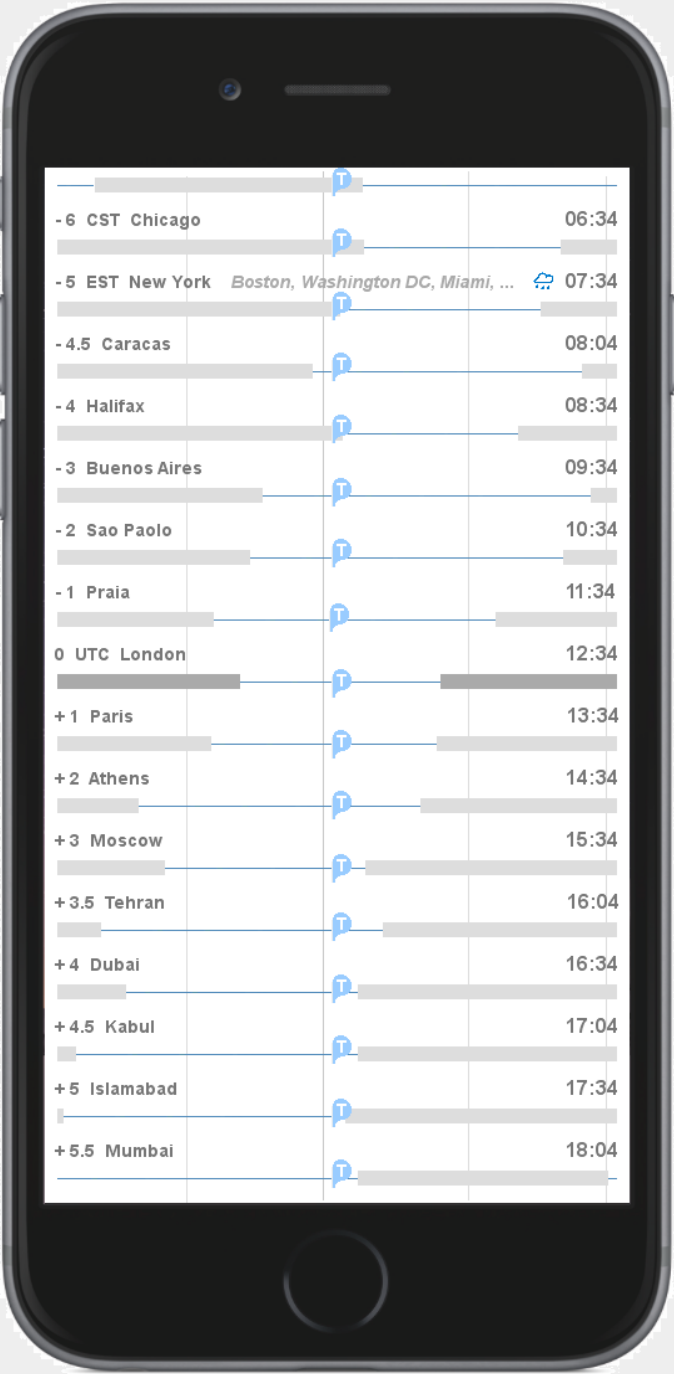

San Francisco

5 hours later..

San Francisco

5 hours later..

San Francisco

5 hours later...

San Francisco

5 hours later..

San Francisco

5 hours later..

San Francisco

5 hours later..

San Francisco

As if showing only the edge of a giant wheel, the view scrolls back to the point of the initial view.

San Francisco

This sequence will show the relative view, where the time marker is fixed and the zones float.

San Francisco

San Francisco

San Francisco

San Francisco

San Francisco

San Francisco

San Francisco

San Francisco