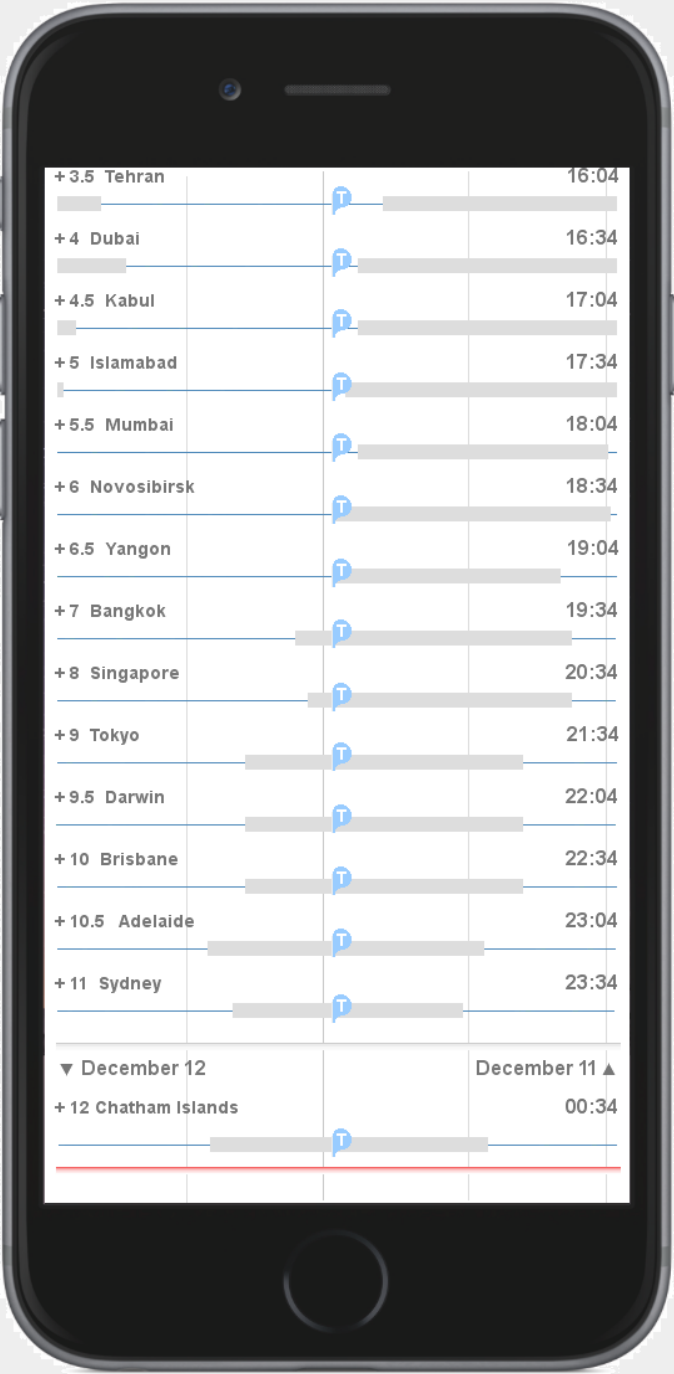

San Francisco

5 hours later..

San Francisco

5 hours later..

San Francisco

As if showing only the edge of a giant wheel, the view scrolls back to the point of the initial view.

San Francisco

This sequence will show the relative view, where the time marker is fixed and the zones float.

San Francisco

San Francisco

San Francisco

San Francisco

San Francisco

San Francisco

San Francisco

San Francisco

San Francisco

This sequence shows Relative Mode, set to display non-working hours in all zones. These can be defaulted to the hours shown, or set manually (as in no lunchtime meetings in Paris).

San Francisco