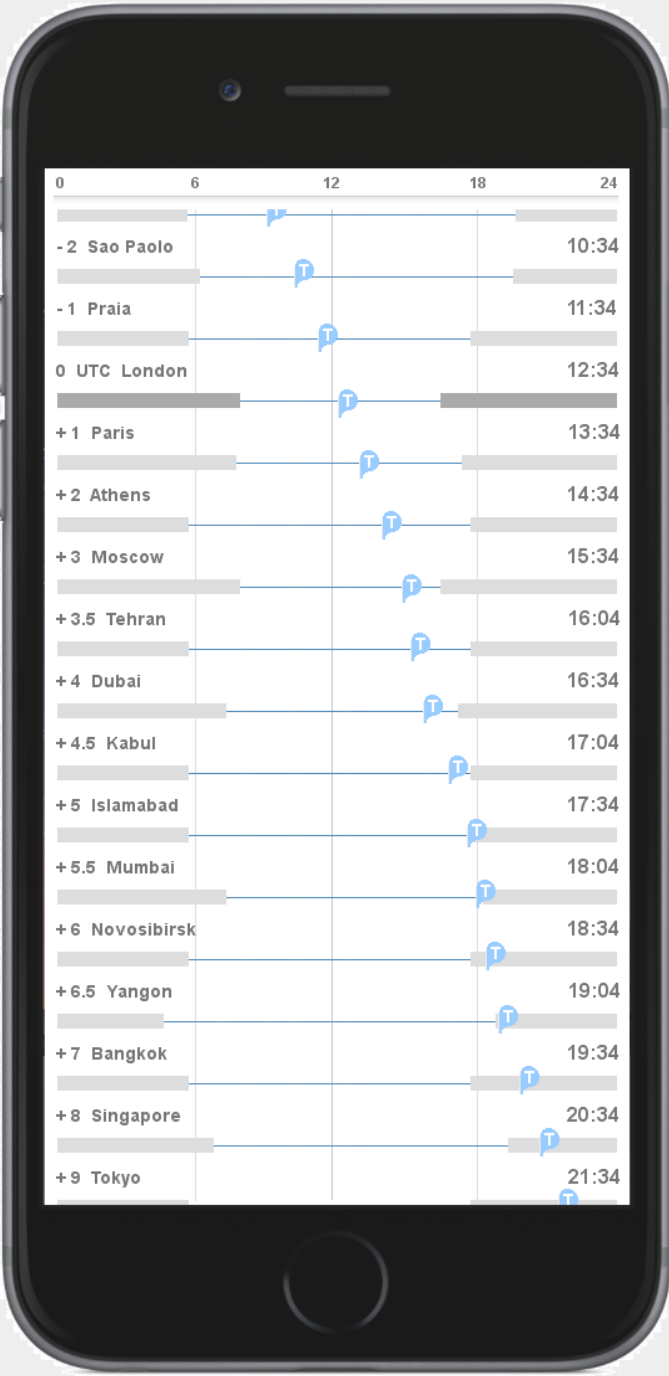

San Francisco

5 hours later..

San Francisco

5 hours later..

San Francisco

5 hours later..

San Francisco

5 hours later..

San Francisco

5 hours later..

San Francisco

5 hours later..

San Francisco

As if showing only the edge of a giant wheel, the view scrolls back to the point of the initial view.

San Francisco

This sequence will show the relative view, where the time marker is fixed and the zones float.