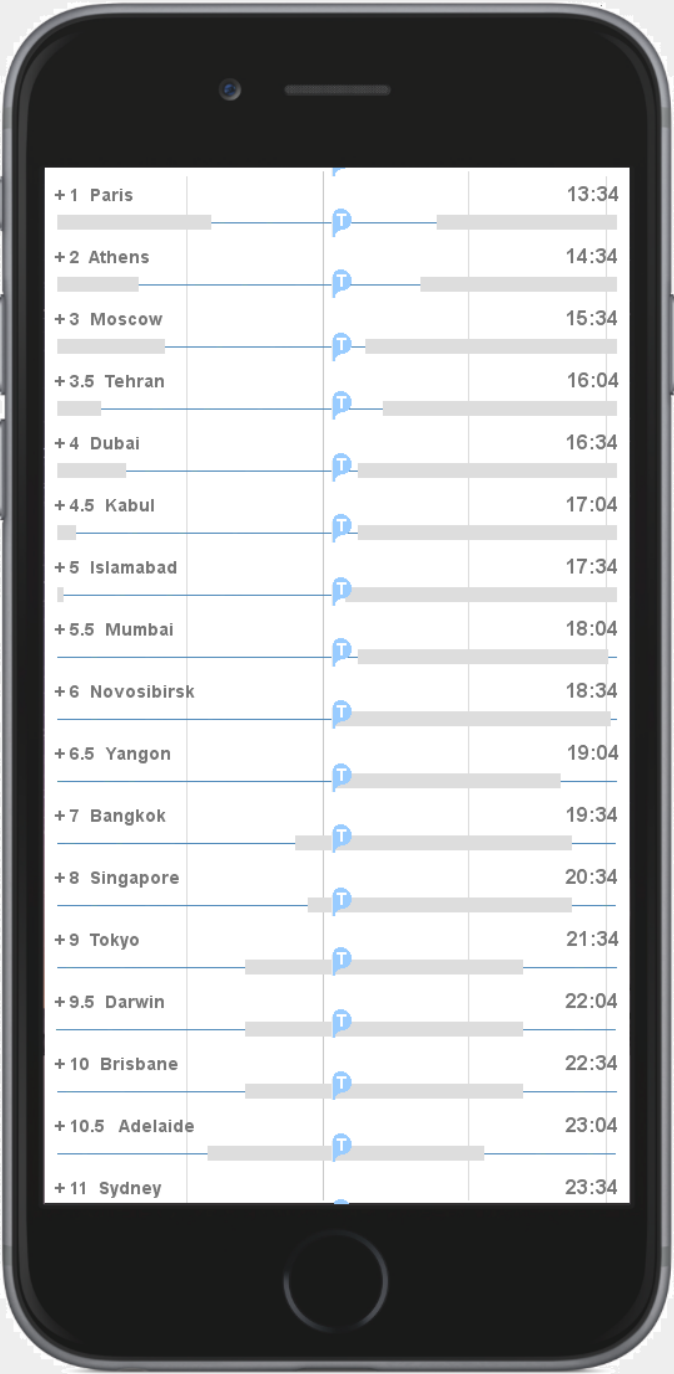

San Francisco

5 hours later..

San Francisco

5 hours later..

San Francisco

As if showing only the edge of a giant wheel, the view scrolls back to the point of the initial view.

San Francisco

This sequence will show the relative view, where the time marker is fixed and the zones float.

San Francisco

San Francisco

San Francisco

San Francisco

San Francisco

San Francisco

San Francisco

San Francisco

San Francisco

This sequence shows Relative Mode, set to display non-working hours in all zones. These can be defaulted to the hours shown, or set manually (as in no lunchtime meetings in Paris).

San Francisco