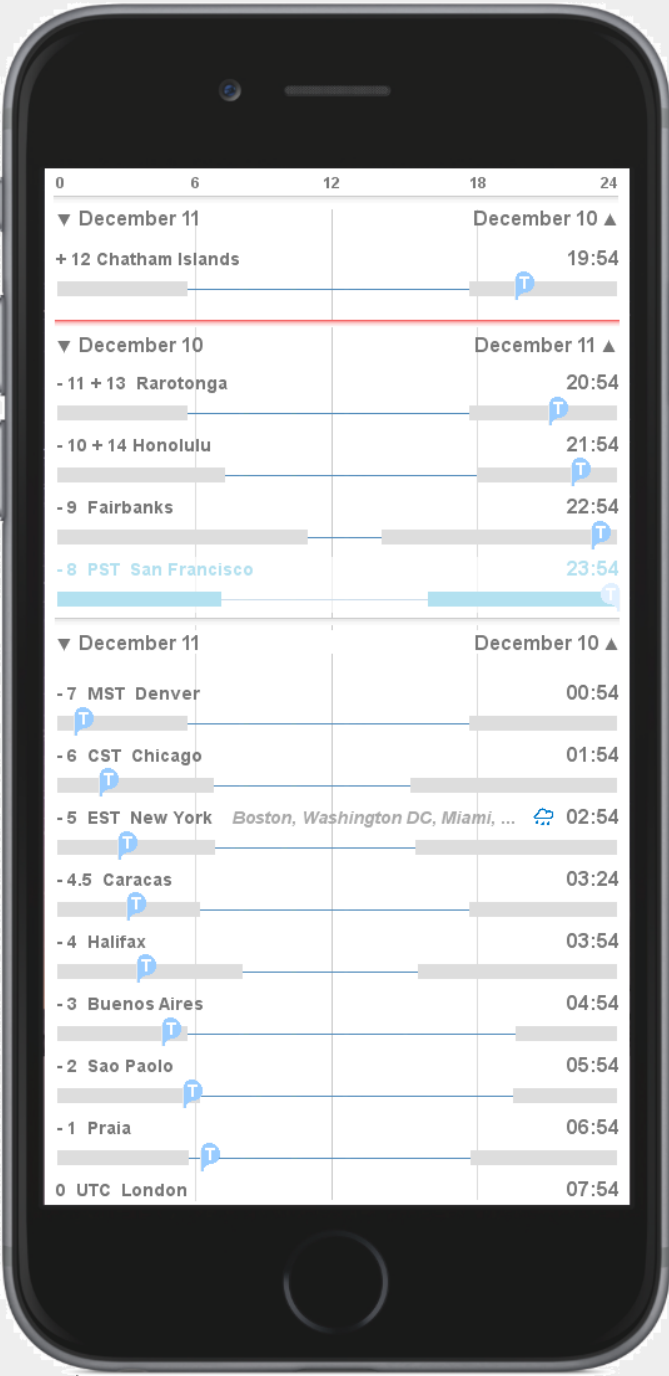

Circadian is a global timezone clock for iPhone and Watch devices.

It displays local time both numerically and visually for all world timezones, with a unique capability for contextual comparison, compact display of local conditions, and ability to identify convenient global meeting times.

San Francisco

December 10, 11:34 PM, in San Francisco

This is the Absolute View, where local zones align to the time scale and the actual Time indicator floats. Shaded bars indicate darkness.

Note how daylight duration varies with latitude.

San Francisco

10 minutes later...

San Francisco

20 minutes later..

San Francisco

30 minutes later...

The PST zone transitions from December 10 to December 11...

San Francisco

30 minutes later...

The PST zone transitions from December 10 to December 11...

San Francisco

30 minutes later...

The PST zone transitions from December 10 to December 11...

San Francisco

30 minutes later...