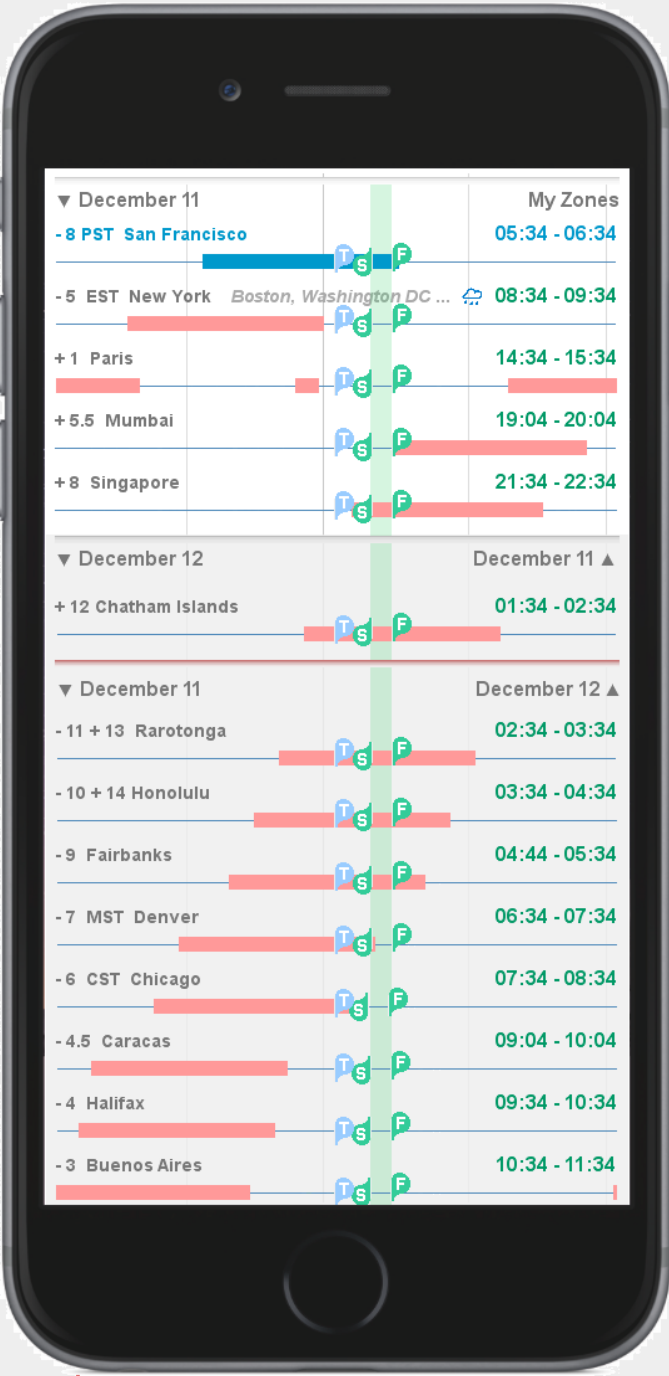

Favorite Zones at the top, typical of the zone distribution of SAP development centers.

It's impossible to schedule a meeting during the working hours of all sites, so let's minimize the pain to San Francisco by infringing a bit on Singapore and shortening the meeting to 30 minutes.