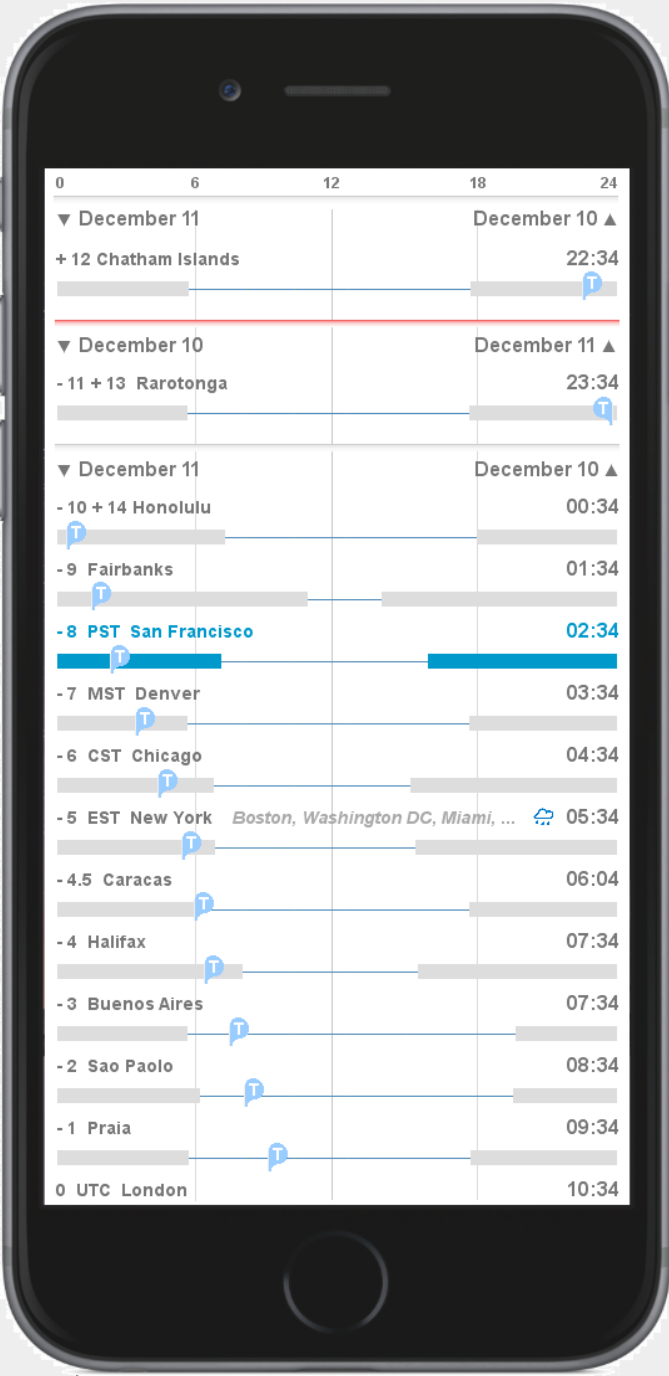

San Francisco

December 10, 11:34 PM, in San Francisco

This is the Absolute View, where local zones align to the time scale and the actual Time indicator floats. Shaded bars indicate darkness.

Note how daylight duration varies with latitude.

San Francisco

2 hours later..

San Francisco

2 hours later..

San Francisco

2 hours later..

San Francisco

2 hours later..

San Francisco

3 hours later..

San Francisco

4 hours later..

San Francisco

5 hours later..

San Francisco

5 hours later..

San Francisco

5 hours later..

San Francisco

5 hours later..

San Francisco

As if showing only the edge of a giant wheel, the view scrolls back to the point of the initial view.

San Francisco

This sequence will show the relative view, where the time marker is fixed and the zones float.