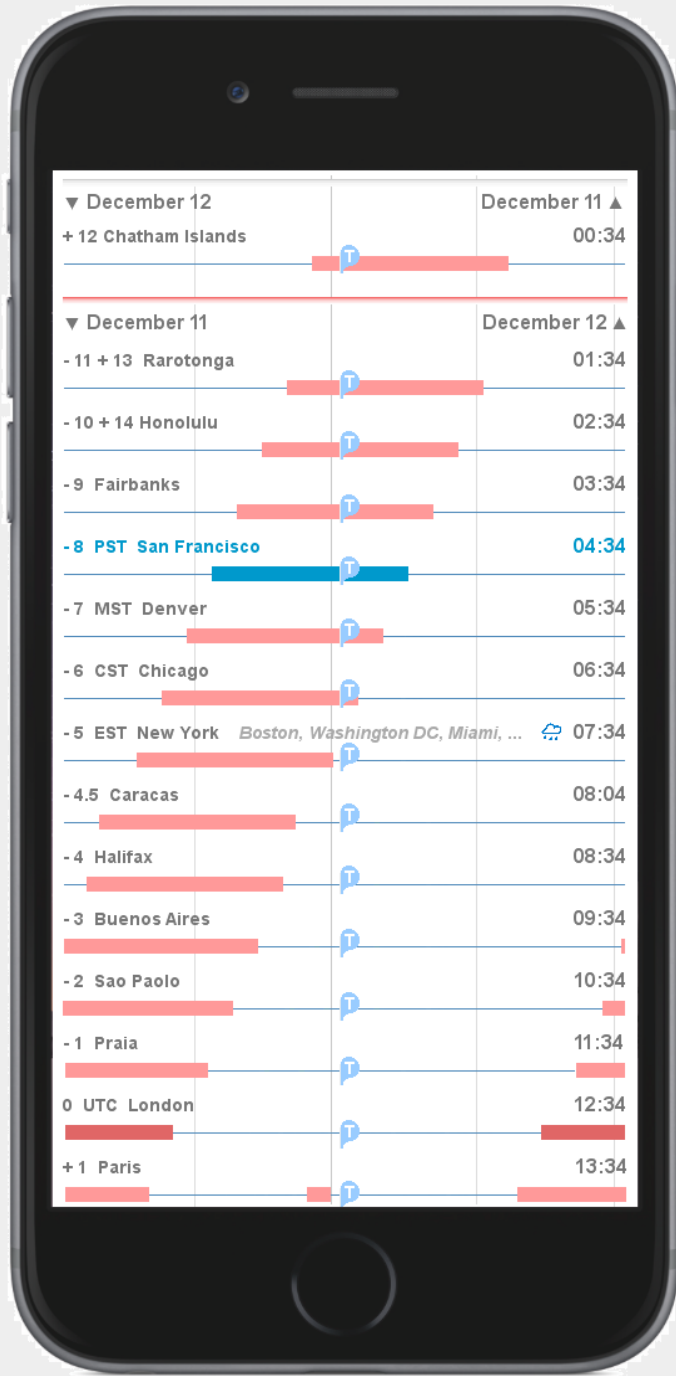

San Francisco

5 hours later..

San Francisco

5 hours later..

San Francisco

As if showing only the edge of a giant wheel, the view scrolls back to the point of the initial view.

San Francisco

This sequence will show the relative view, where the time marker is fixed and the zones float.

San Francisco

San Francisco

San Francisco

San Francisco

San Francisco

San Francisco

San Francisco

San Francisco

San Francisco

This sequence shows Relative Mode, set to display non-working hours in all zones. These can be defaulted to the hours shown, or set manually (as in no lunchtime meetings in Paris).

San Francisco