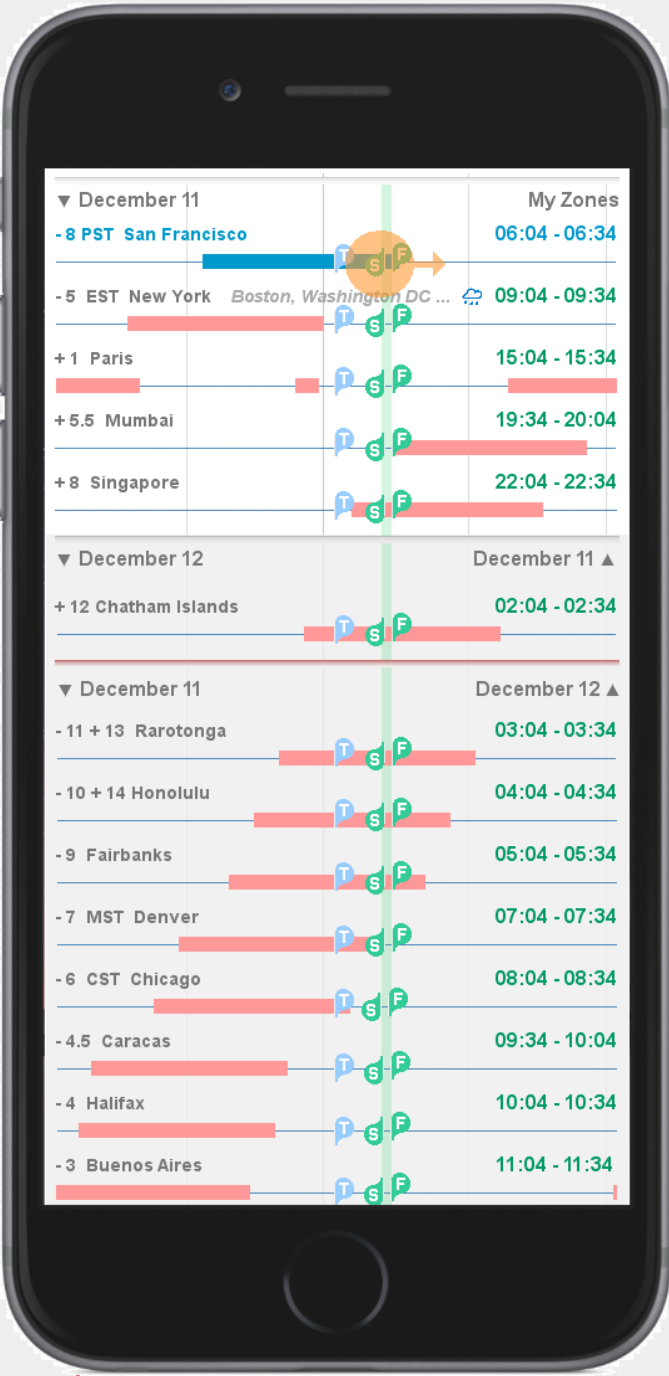

Favorite Zones at the top, typical of the zone distribution of SAP development centers.

It's impossible to schedule a meeting during the working hours of all sites, so let's minimize the pain to San Francisco by infringing a bit on Singapore and shortening the meeting to 30 minutes.