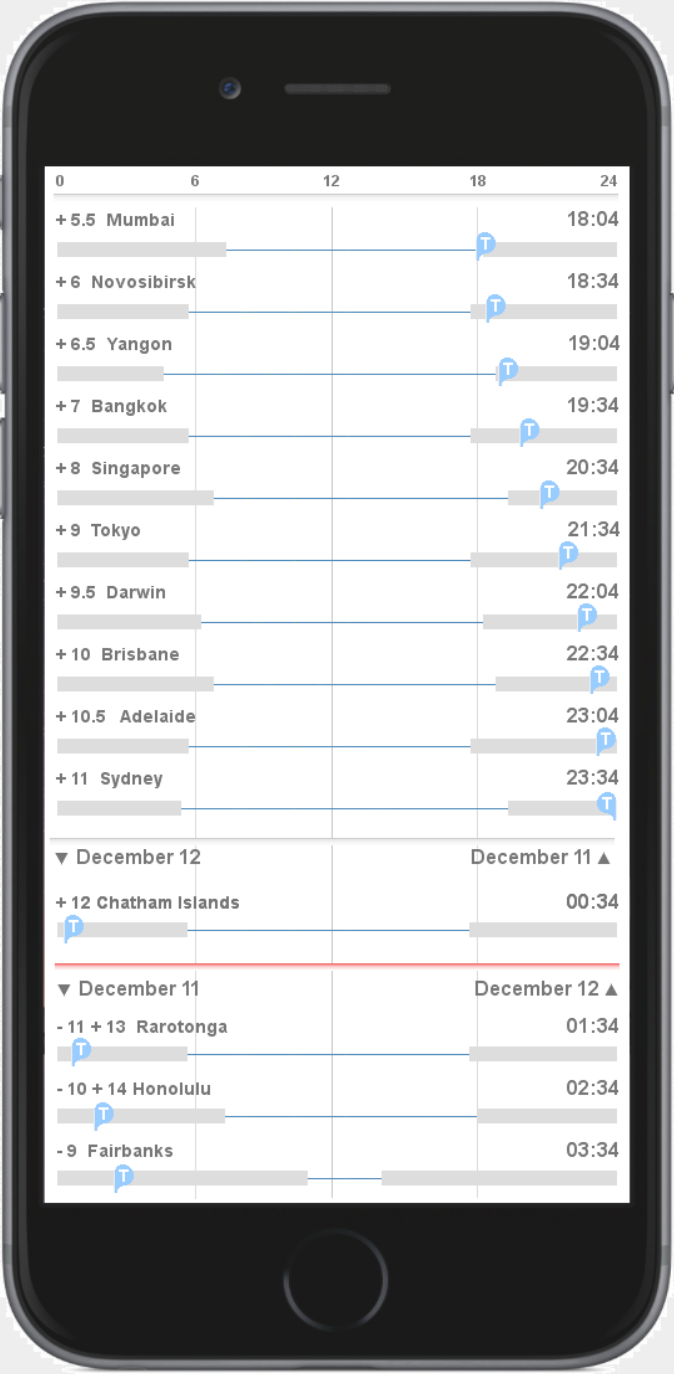

San Francisco

5 hours later..

San Francisco

5 hours later..

San Francisco

5 hours later..

San Francisco

5 hours later..

San Francisco

5 hours later..

San Francisco

5 hours later..

San Francisco

5 hours later...

San Francisco

5 hours later..

San Francisco

5 hours later..

San Francisco

5 hours later..

San Francisco

As if showing only the edge of a giant wheel, the view scrolls back to the point of the initial view.

San Francisco

This sequence will show the relative view, where the time marker is fixed and the zones float.