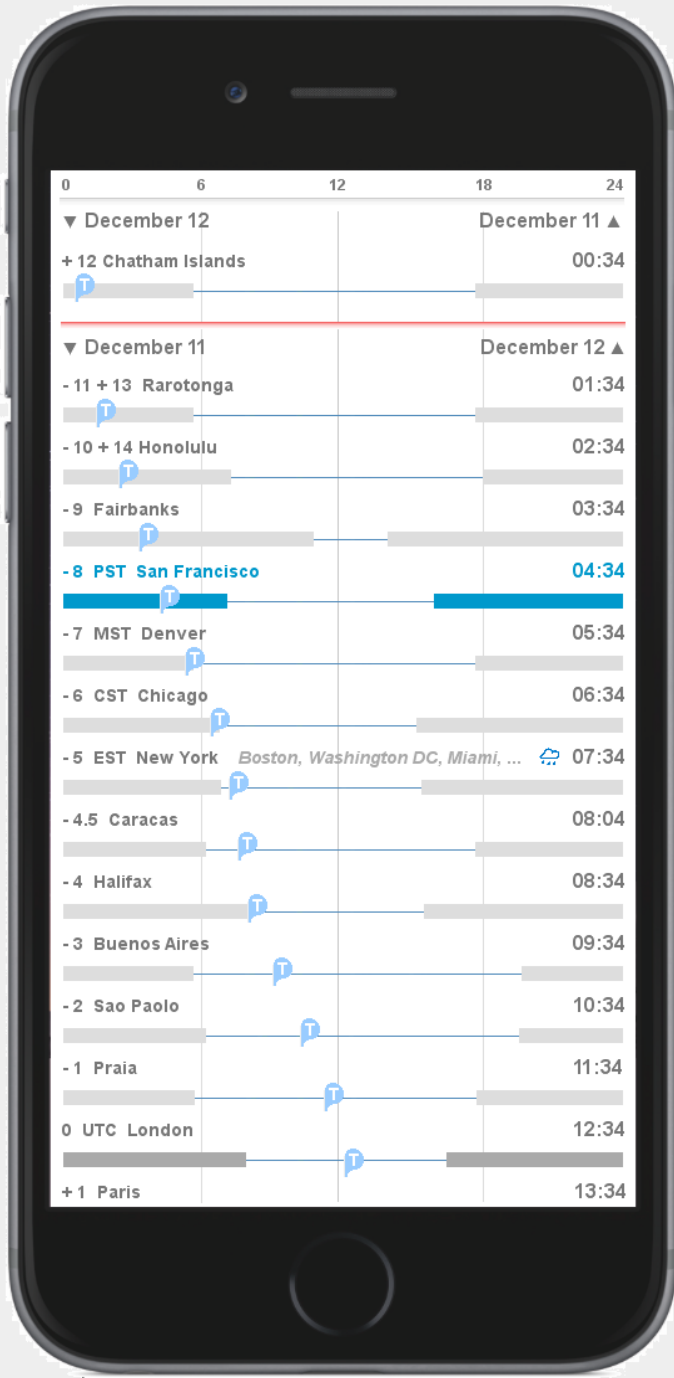

San Francisco

December 10, 11:34 PM, in San Francisco

This is the Absolute View, where local zones align to the time scale and the actual Time indicator floats. Shaded bars indicate darkness.

Note how daylight duration varies with latitude.

San Francisco

3 hours later..

San Francisco

4 hours later..

San Francisco

5 hours later..

San Francisco

5 hours later..

San Francisco

5 hours later..

San Francisco

5 hours later..

San Francisco

5 hours later..

San Francisco

5 hours later..

San Francisco

5 hours later..

San Francisco

5 hours later..

San Francisco

As if showing only the edge of a giant wheel, the view scrolls back to the point of the initial view.

San Francisco

This sequence will show the relative view, where the time marker is fixed and the zones float.