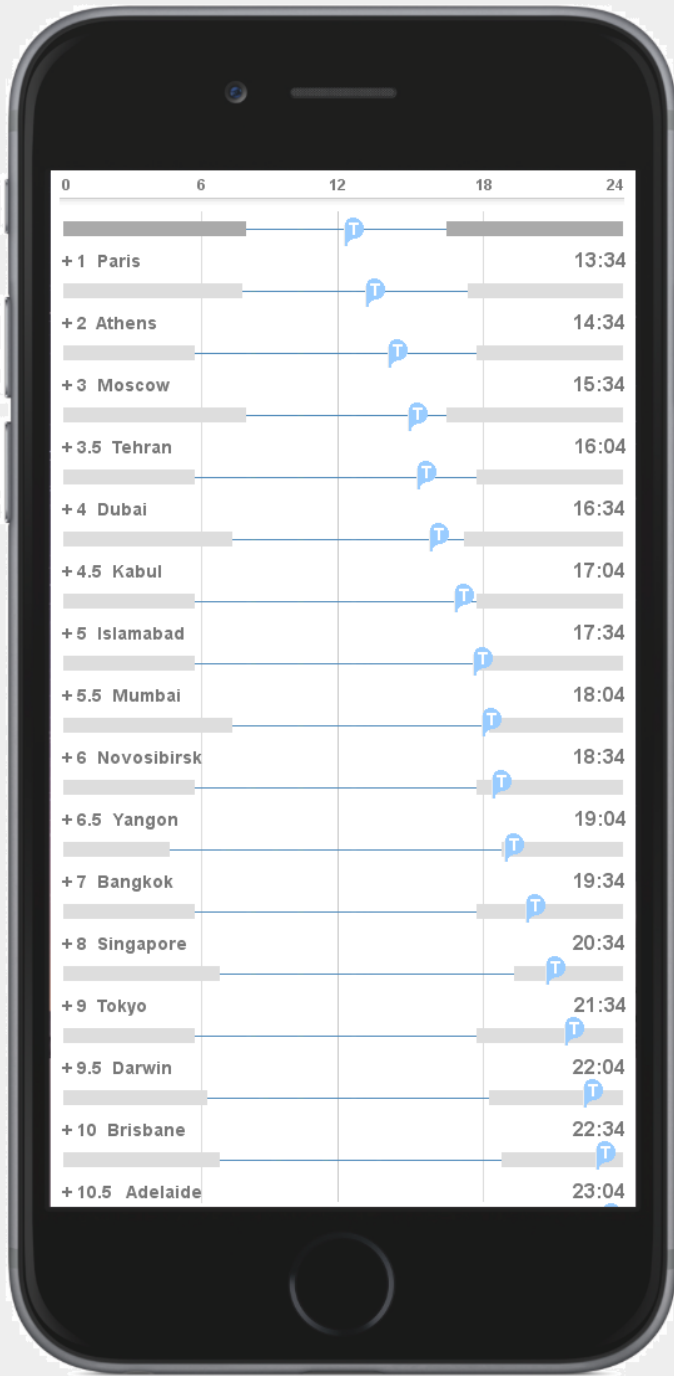

San Francisco

5 hours later..

San Francisco

5 hours later..

San Francisco

5 hours later..

San Francisco

5 hours later..

San Francisco

5 hours later..

San Francisco

5 hours later..

San Francisco

5 hours later...

San Francisco

5 hours later..

San Francisco

5 hours later..

San Francisco

5 hours later..

San Francisco

As if showing only the edge of a giant wheel, the view scrolls back to the point of the initial view.

San Francisco

This sequence will show the relative view, where the time marker is fixed and the zones float.