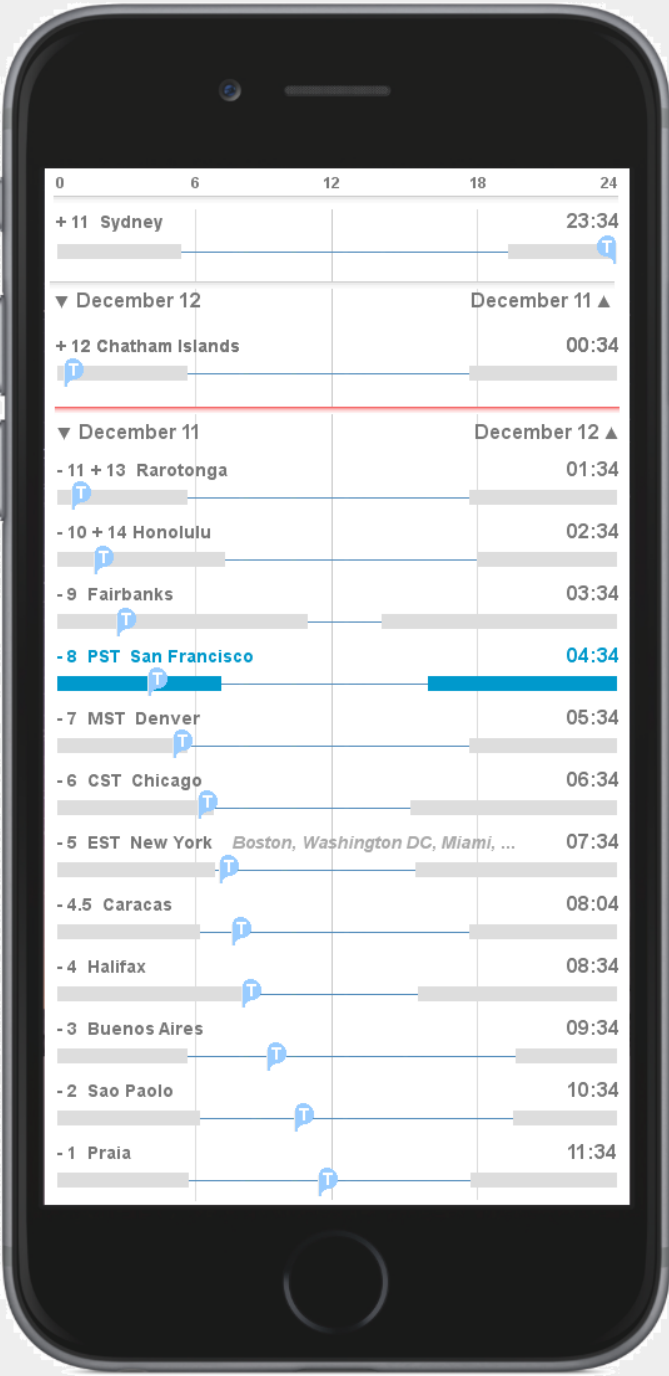

San Francisco

5 hours later..

San Francisco

5 hours later..

San Francisco

5 hours later..

San Francisco

5 hours later..

San Francisco

5 hours later..

San Francisco

5 hours later..

San Francisco

5 hours later...

San Francisco

5 hours later..

San Francisco

5 hours later..

San Francisco

5 hours later..

San Francisco

As if showing only the edge of a giant wheel, the view scrolls back to the point of the initial view.

San Francisco

This sequence will show the relative view, where the time marker is fixed and the zones float.

San Francisco

San Francisco

San Francisco

San Francisco

San Francisco

San Francisco

San Francisco

San Francisco