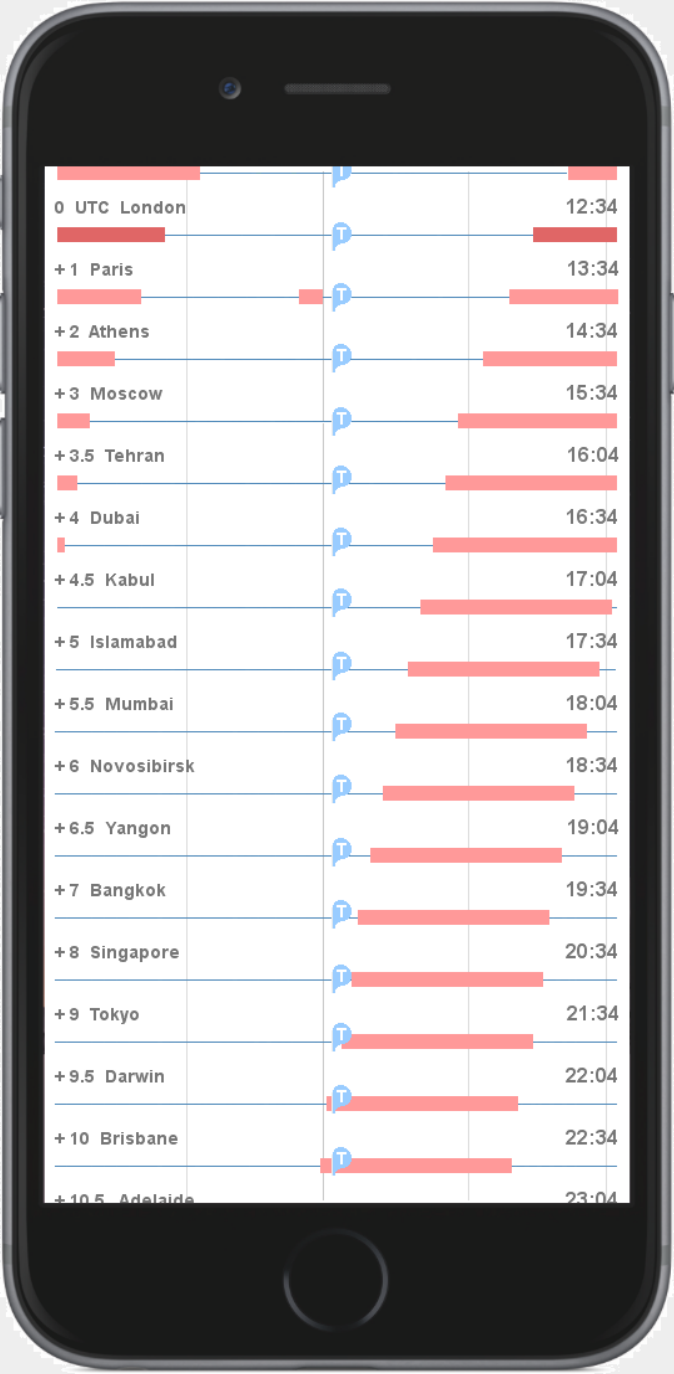

San Francisco

5 hours later..

San Francisco

5 hours later..

San Francisco

As if showing only the edge of a giant wheel, the view scrolls back to the point of the initial view.

San Francisco

This sequence will show the relative view, where the time marker is fixed and the zones float.

San Francisco

San Francisco

San Francisco

San Francisco

San Francisco

San Francisco

San Francisco

San Francisco

This sequence shows Relative Mode with the meeting scheduler active.

Users can select a subset of time zones as Favorites...

San Francisco

Favorite Zones at the top, typical of the zone distribution of SAP development centers.