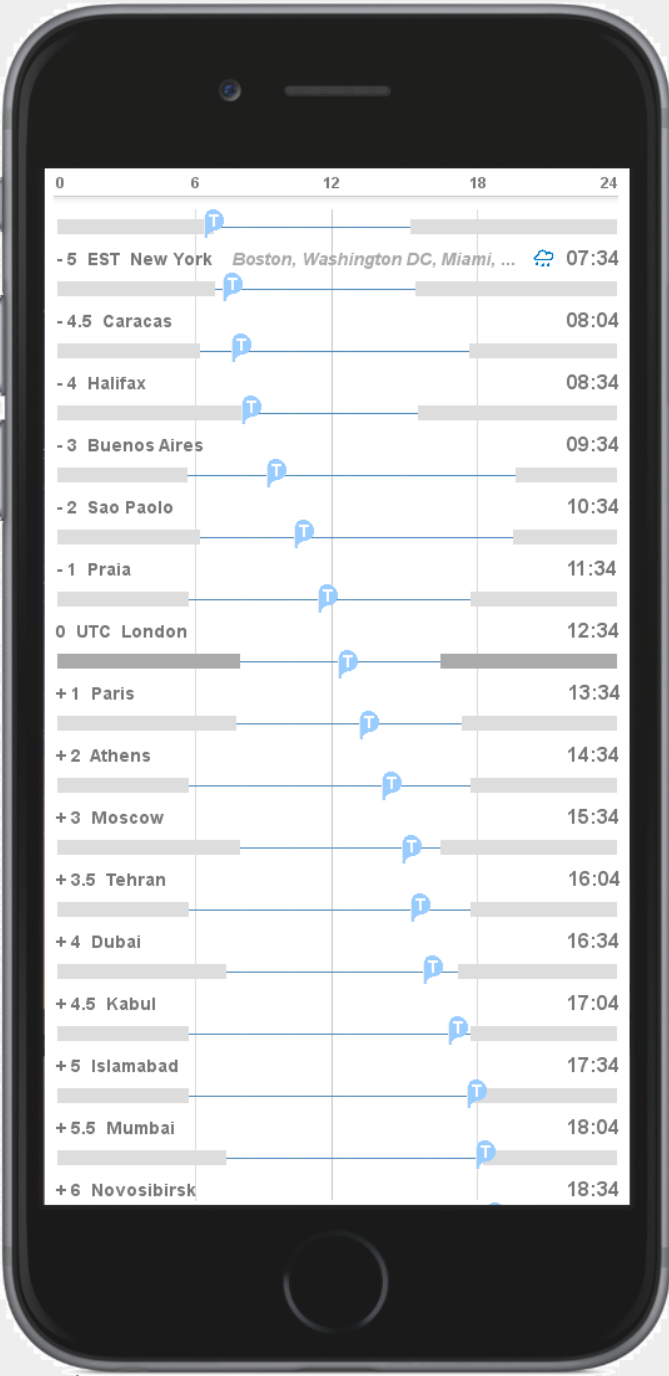

San Francisco

5 hours later..

San Francisco

5 hours later..

San Francisco

5 hours later..

San Francisco

5 hours later..

San Francisco

5 hours later..

San Francisco

5 hours later..

San Francisco

As if showing only the edge of a giant wheel, the view scrolls back to the point of the initial view.

San Francisco

This sequence will show the relative view, where the time marker is fixed and the zones float.