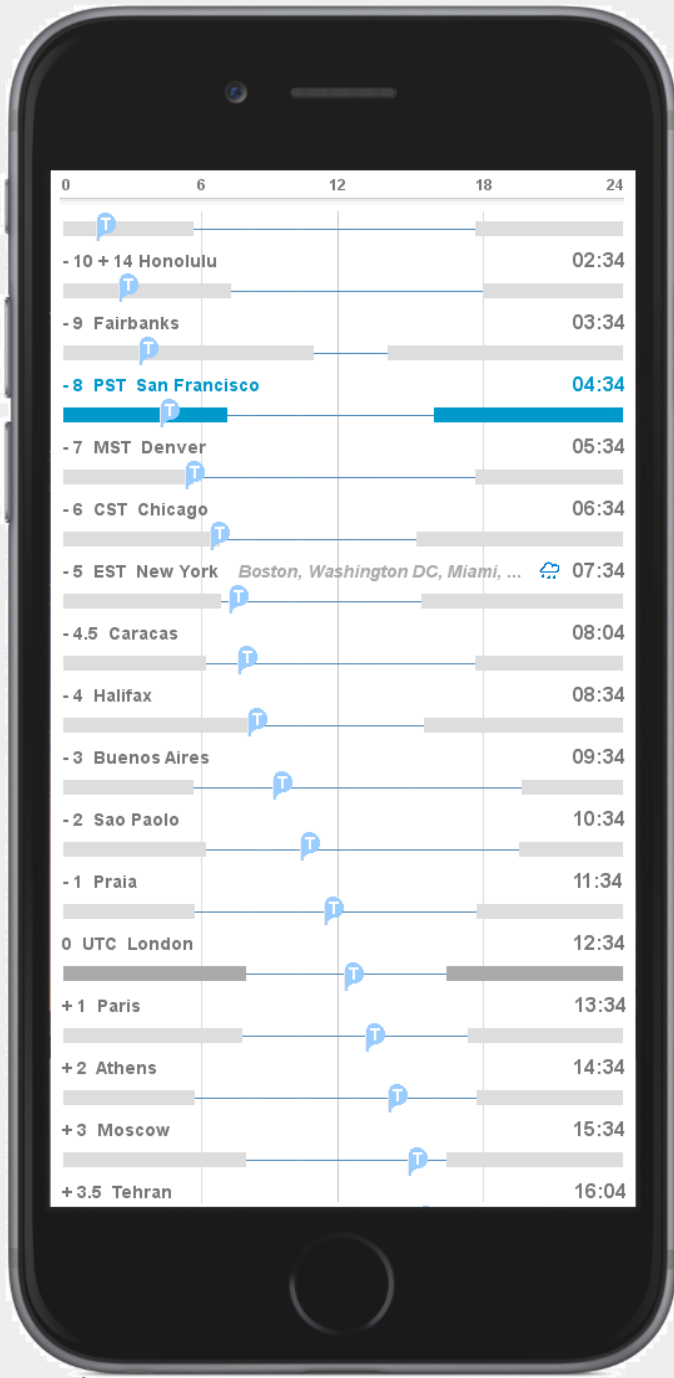

San Francisco

3 hours later..

San Francisco

4 hours later..

San Francisco

5 hours later..

San Francisco

5 hours later..

San Francisco

5 hours later..

San Francisco

5 hours later..

San Francisco

5 hours later..

San Francisco

5 hours later..

San Francisco

5 hours later..

San Francisco

5 hours later..

San Francisco

As if showing only the edge of a giant wheel, the view scrolls back to the point of the initial view.

San Francisco

This sequence will show the relative view, where the time marker is fixed and the zones float.