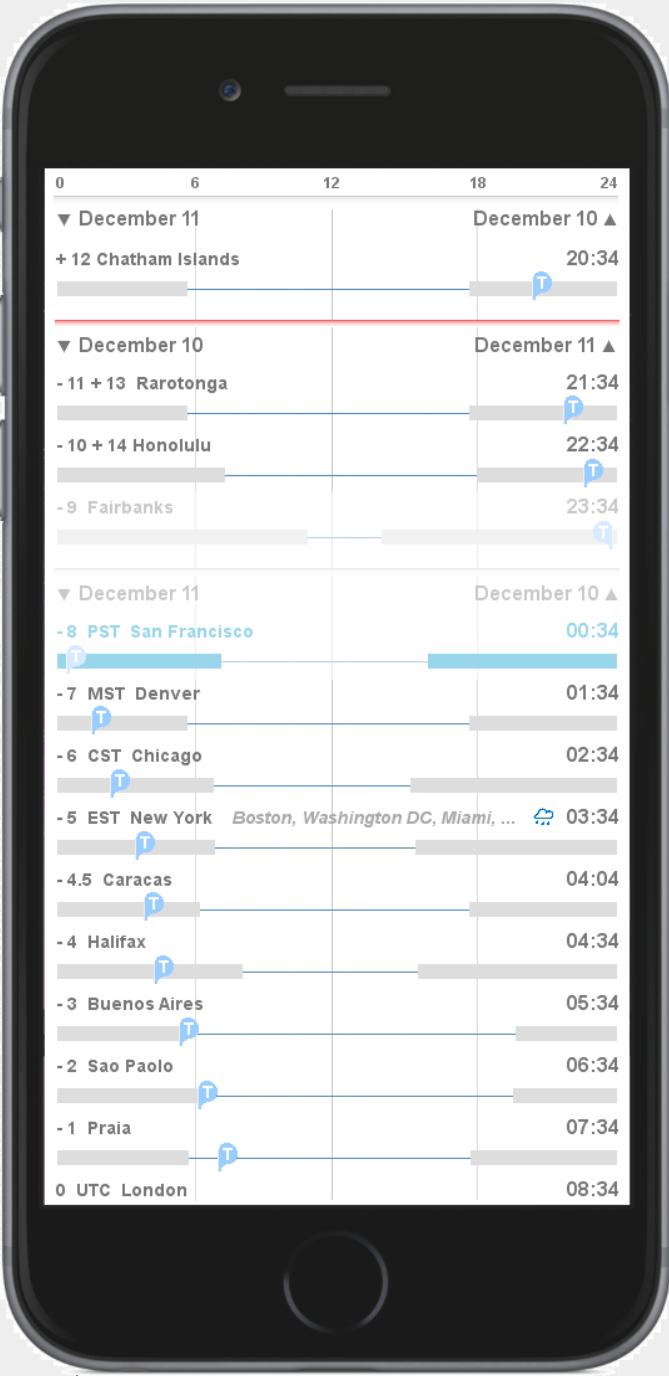

San Francisco

December 10, 11:34 PM, in San Francisco

This is the Absolute View, where local zones align to the time scale and the actual Time indicator floats. Shaded bars indicate darkness.

Note how daylight duration varies with latitude.

The PST zone transitions from December 10 to December 11...

San Francisco

30 minutes later...

The PST zone transitions from December 10 to December 11...

San Francisco

40 minutes later..

San Francisco

50 minutes later...

San Francisco

1 hour later...

San Francisco

1 hour later...

San Francisco

1 hour later...

San Francisco

1 hour later..

San Francisco

2 hours later..

San Francisco

2 hours later..

San Francisco

2 hours later..

San Francisco

2 hours later..