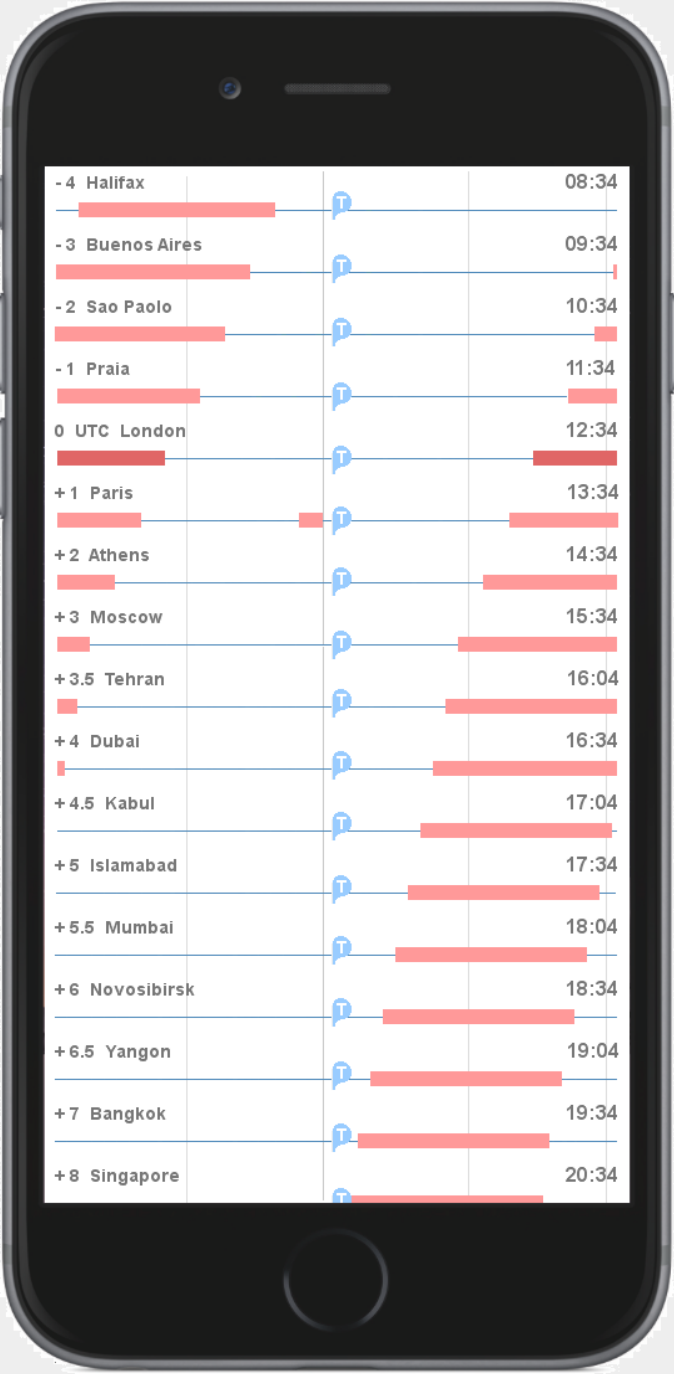

San Francisco

5 hours later..

San Francisco

5 hours later..

San Francisco

As if showing only the edge of a giant wheel, the view scrolls back to the point of the initial view.

San Francisco

This sequence will show the relative view, where the time marker is fixed and the zones float.

San Francisco

This sequence shows Relative Mode, set to display non-working hours in all zones. These can be defaulted to the hours shown, or set manually (as in no lunchtime meetings in Paris).

San Francisco

San Francisco

San Francisco

San Francisco

San Francisco

San Francisco

San Francisco

San Francisco

San Francisco