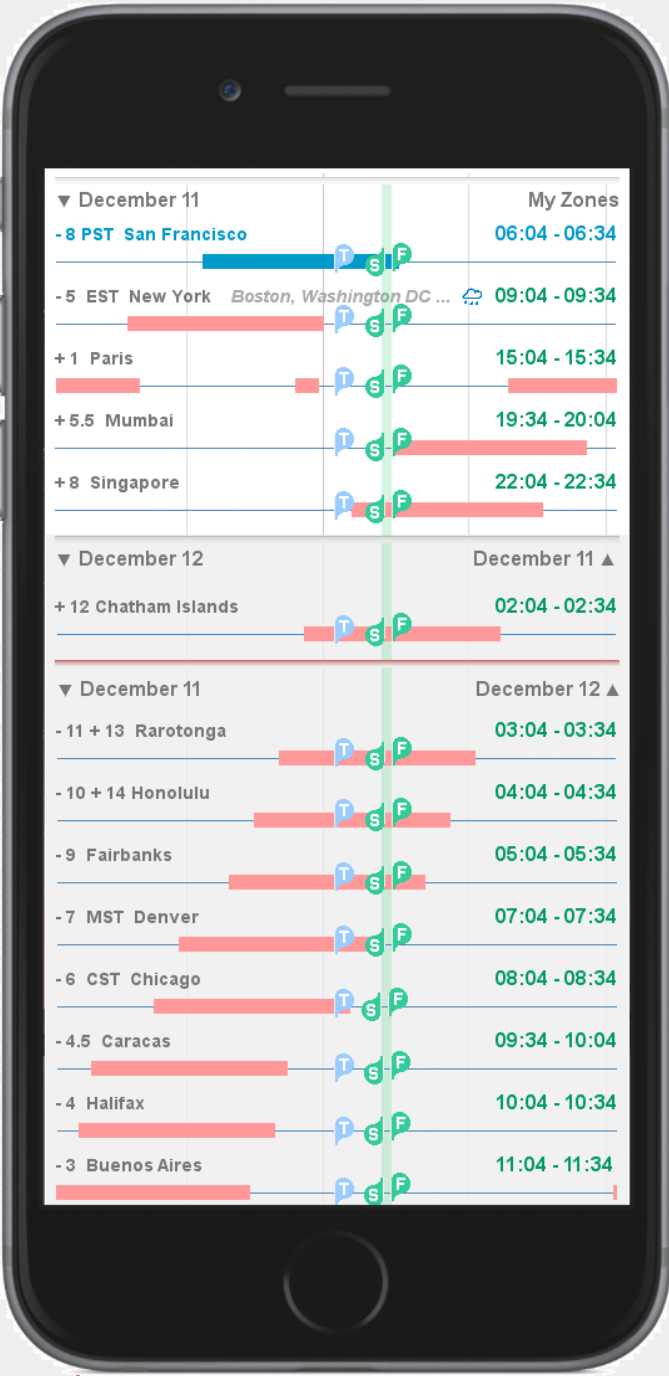

San Francisco

5 hours later..

San Francisco

5 hours later..

San Francisco

As if showing only the edge of a giant wheel, the view scrolls back to the point of the initial view.

San Francisco

This sequence will show the relative view, where the time marker is fixed and the zones float.

San Francisco

This sequence shows Relative Mode, set to display non-working hours in all zones. These can be defaulted to the hours shown, or set manually (as in no lunchtime meetings in Paris).

San Francisco

San Francisco

Favorite Zones at the top, typical of the zone distribution of SAP development centers.

It's impossible to schedule a meeting during the working hours of all sites, so let's minimize the pain to San Francisco by infringing a bit on Singapore and shortening the meeting to 30 minutes.