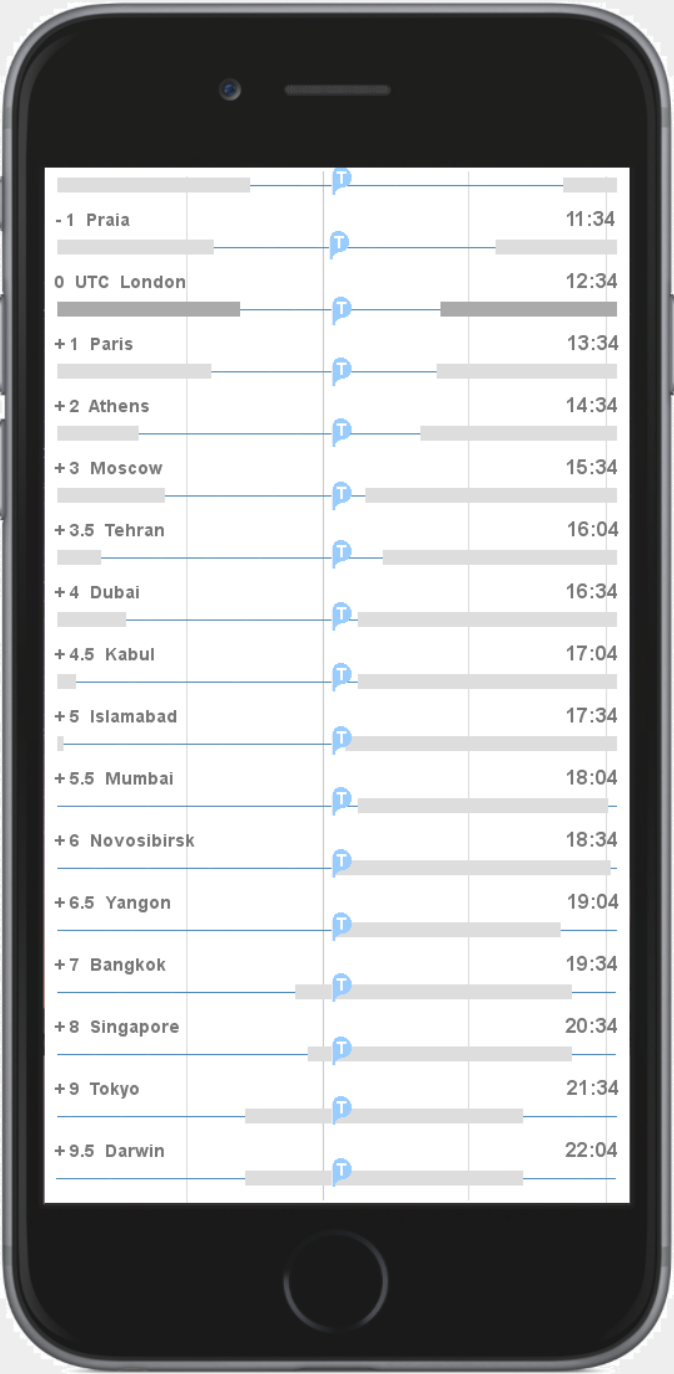

San Francisco

5 hours later..

San Francisco

5 hours later..

San Francisco

As if showing only the edge of a giant wheel, the view scrolls back to the point of the initial view.

San Francisco

This sequence will show the relative view, where the time marker is fixed and the zones float.

San Francisco

San Francisco

San Francisco

San Francisco

San Francisco

San Francisco

San Francisco

San Francisco

San Francisco

This sequence shows Relative Mode, set to display non-working hours in all zones. These can be defaulted to the hours shown, or set manually (as in no lunchtime meetings in Paris).

San Francisco