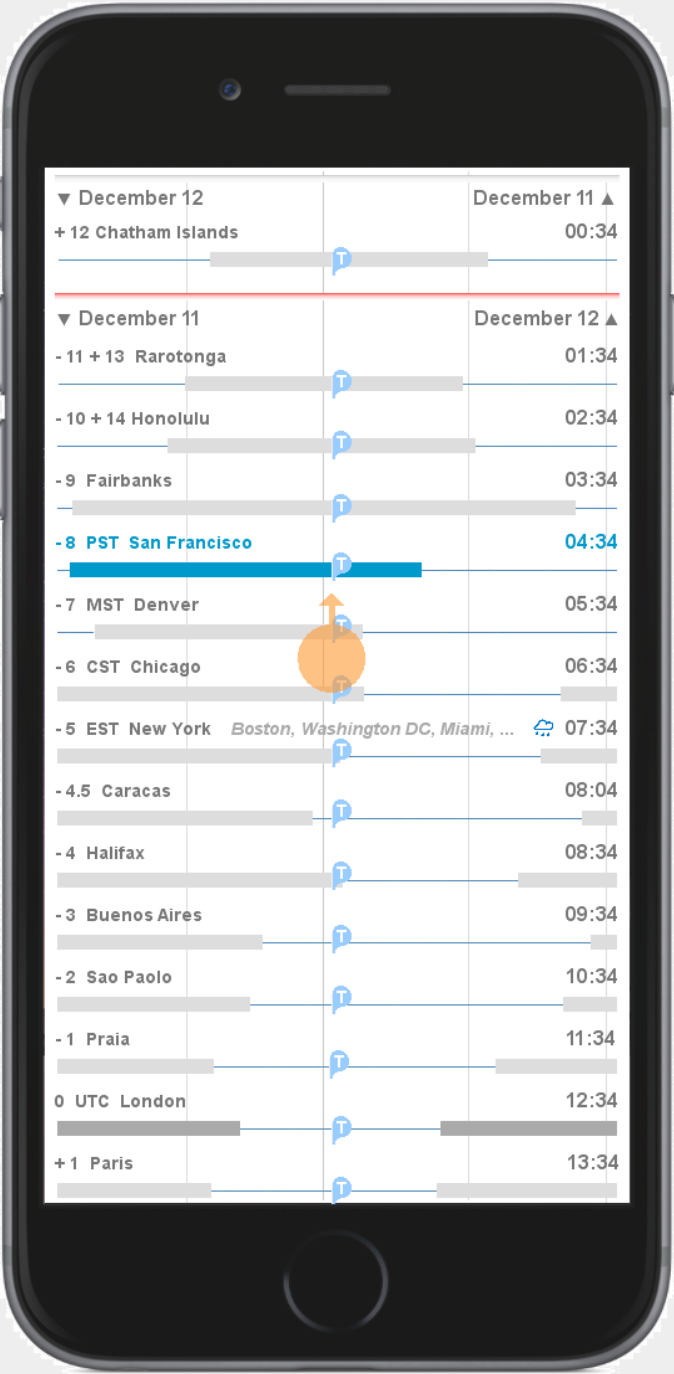

San Francisco

5 hours later..

San Francisco

5 hours later..

San Francisco

5 hours later..

San Francisco

5 hours later..

San Francisco

5 hours later..

San Francisco

5 hours later..

San Francisco

5 hours later...

San Francisco

5 hours later..

San Francisco

5 hours later..

San Francisco

5 hours later..

San Francisco

As if showing only the edge of a giant wheel, the view scrolls back to the point of the initial view.

San Francisco

This sequence will show the relative view, where the time marker is fixed and the zones float.

San Francisco

San Francisco

San Francisco

San Francisco

San Francisco

San Francisco

San Francisco

San Francisco