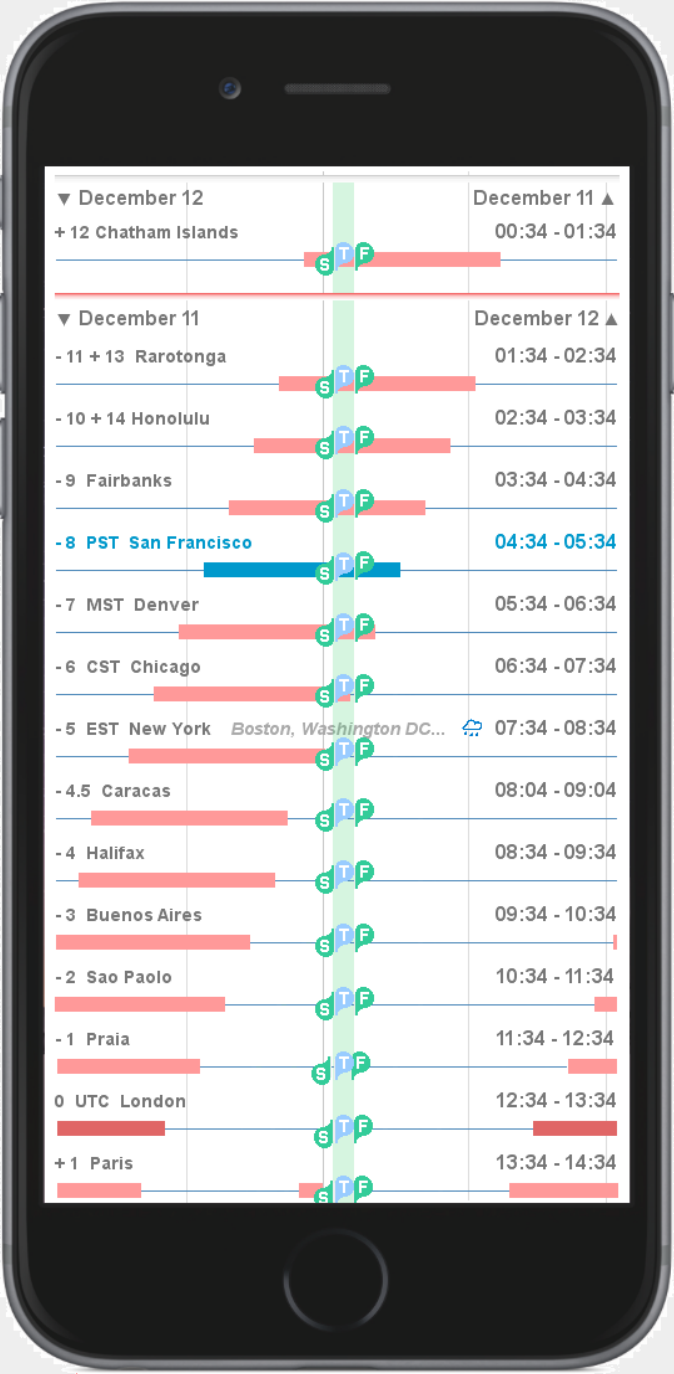

San Francisco

5 hours later..

San Francisco

5 hours later..

San Francisco

As if showing only the edge of a giant wheel, the view scrolls back to the point of the initial view.

San Francisco

This sequence will show the relative view, where the time marker is fixed and the zones float.

San Francisco

This sequence shows Relative Mode, set to display non-working hours in all zones. These can be defaulted to the hours shown, or set manually (as in no lunchtime meetings in Paris).

San Francisco

San Francisco

San Francisco

San Francisco

San Francisco

San Francisco

San Francisco

San Francisco

San Francisco

This sequence shows Relative Mode with the meeting scheduler active.

Users can select a subset of time zones as Favorites...

San Francisco

Favorite Zones at the top, typical of the zone distribution of SAP development centers.